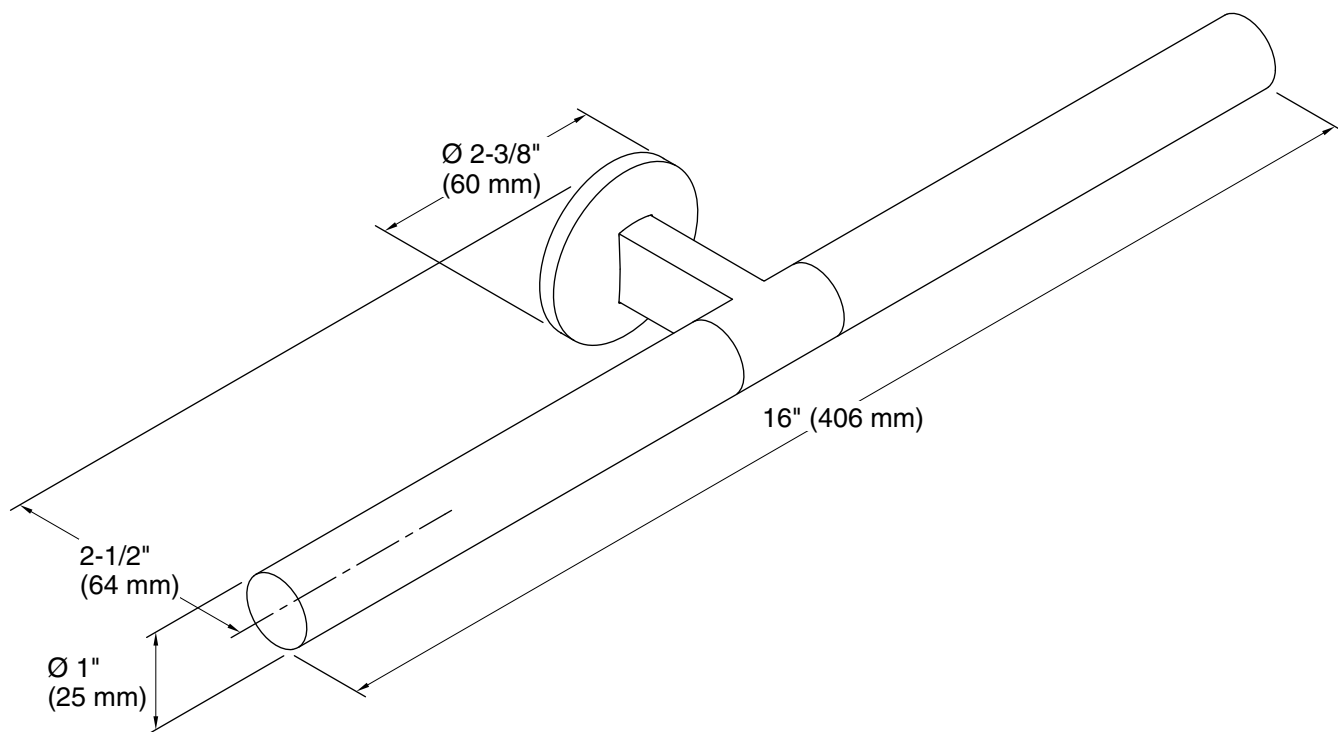

### Features

- Open-ended design for easy access.
- Coordinates with Components faucets and shower trim to complete your bathroom.

## Technical Information

All product dimensions are nominal.

Material: Zinc, Brass