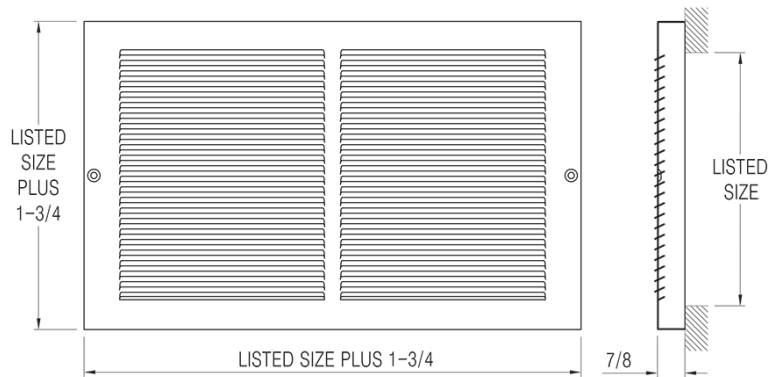

**195 - Baseboard Return Air Grille**

- Steel construction
- 7/8" projection
- 1/3" Spaced fins
- Complementary to model 190
- White durable finish

Available Sizes (in inches)								
HEIGHT	WIDTH							
	10	12	14	16	20	24	30	36
4			●					
6	●	●	●	●	●	●	●	●
8	●	●	●	●	●	●	●	●
10			●			●	●	●
12			●			●	●	
14			●					

## 195 - BASEBOARD RETURN AIR GRILLE

FACE VELOCITY		300	400	500	600	700
10 x 6 Ak .39	cfm	114	152	190	228	266
	Pt	0.013	0.024	0.039	0.054	0.069
12 x 6 Ak .47	cfm	138	184	230	276	322
	Pt	0.013	0.024	0.037	0.053	0.069
14 x 6 Ak .55	cfm	159	212	265	318	371
	Pt	0.013	0.024	0.036	0.052	0.067
14 x 8 Ak .75	cfm	217.5	290	362.5	435	507.5
	Pt	0.013	0.023	0.035	0.049	0.066
24 x 6 Ak .95	cfm	276	368	460	552	644
	Pt	0.012	0.023	0.033	0.047	0.065
24 x 8 Ak 1.32	cfm	336	448	560	672	784
	Pt	0.010	0.020	0.030	0.042	0.058
30 x 6 Ak 1.16	cfm	336	448	560	672	784
	Pt	0.012	0.022	0.032	0.042	0.062
30 x 8 Ak 1.51	cfm	451.5	602	752.5	900	1050
	Pt	0.012	0.020	0.031	0.042	0.059
12 x 8 Ak .63	cfm	189	252	315	378	441
	Pt	0.012	0.024	0.032	0.048	0.064
16 x 8 Ak .84	cfm	252	336	420	504	588
	Pt	0.012	0.020	0.032	0.044	0.064
20 x 8 Ak .92	cfm	276	368	460	552	644
	Pt	0.012	0.020	0.032	0.044	0.060
30 x 10 Ak 1.93	cfm	579	772	965	1158	1351
	Pt	0.012	0.016	0.028	0.040	0.056
Velocity measured 1" from face						