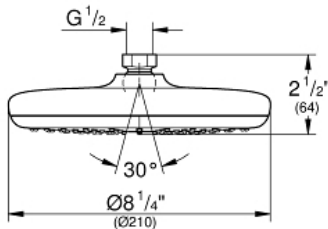

**Product Description:**  
Shower Head 1 Spray

**Standard Specification:**

- Rain spray pattern (1 spray-rain)
- Diameter 8 1/4"
- Rotating ball joint  $\pm 15^\circ$
- 1/2" Connection thread
- **GROHE EcoJoy** 1.8 gpm (6.6 l/min) flow limiter
- **GROHE DreamSpray** perfect spray pattern
- **GROHE StarLight** chrome finish
- **SpeedClean**<sup>®</sup> anti-lime system
- Inner WaterGuide for a longer life
- Suitable for instantaneous heater
- Min. recommended pressure: 15 psi