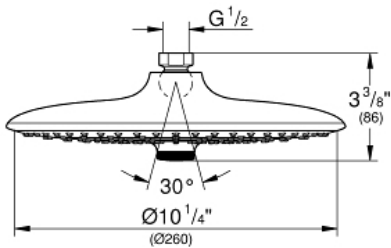

Product Description: Shower Head 3 Sprays

Standard Specification:

- Rain, SmartRain, Jet
- 10" Diameter
- Rotating ball joint $\pm 15^\circ$
- 1/2" Connection thread
- 2.5 gpm (9.5 l/min) flow limiter
- **GROHE DreamSpray** perfect spray pattern
- **GROHE StarLight** chrome finish
- **SpeedClean**[®] anti-lime system
- Inner WaterGuide for a longer life
- Suitable for instantaneous heater
- Min. recommended pressure: 15 psi