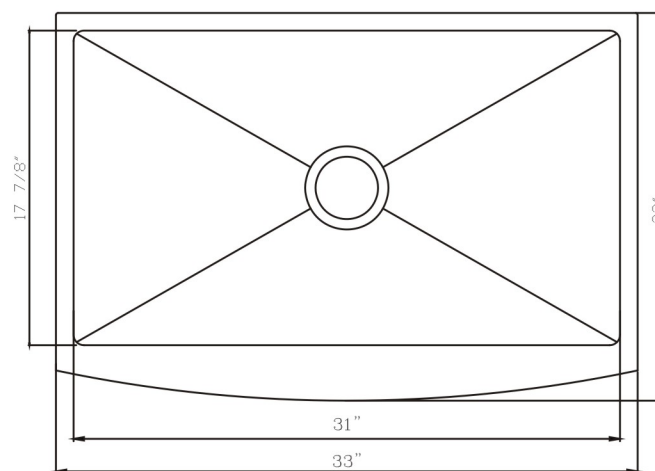

Warranty and Codes

This PROFLO stainless steel sink carries a limited lifetime warranty. In an effort to continually improve our products, we will make design changes from time to time. We reserve the right to ship newly designed product to fill any order unless it is agreed in writing to do otherwise.

These products meet or exceed ASME/ANSI A112.19.3m.