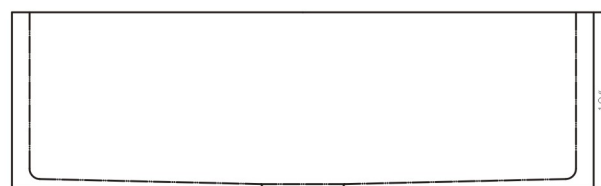

PF1B3117A**Apron Front Stainless Steel Sink****Product Features**

- 18 gauge stainless steel
- Overall size 33" X 22"
- Bowl size 31" X 17-7/8"
- Bowl depth: 10"
- Drain diameter: 3-1/2"
- Minimum cabinet size: 36"
- Under spray coating and pads for sound deadening and insulation

**PF1B3117A****Model Numbers**

PF1B3117A 33x22x10 18GA 1-BOWL APRON FRONT SS SINK

Product Specifications**Warranty and Codes**

This PROFLO stainless steel sink carries a limited lifetime warranty. In an effort to continually improve our products, we will make design changes from time to time. We reserve the right to ship newly designed product to fill any order unless it is agreed in writing to do otherwise.