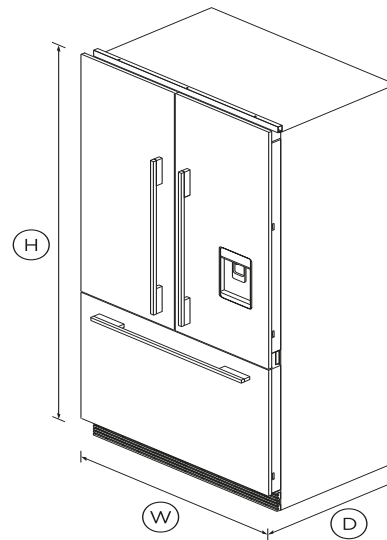

Integrated French Door Refrigerator Freezer, 36", Ice & Water

Series 7 | Integrated

Panel Ready | French hinge

This large capacity refrigerator with bottom freezer seamlessly integrates into your kitchen, fitting flush into your cabinetry.

- Spacious bottom freezer with full extension drawer gives easy access to frozen goods

DIMENSIONS

Height	71 13/16"
Width	35 1/16"
Depth	23 3/4"

FEATURES & BENEFITS

ACTIVESMART™ FOODCARE

ActiveSmart™ Foodcare learns how you live. It's the technology that understands how you use your fridge and adjusts the temperature, airflow and humidity inside to help keep food fresher for longer.