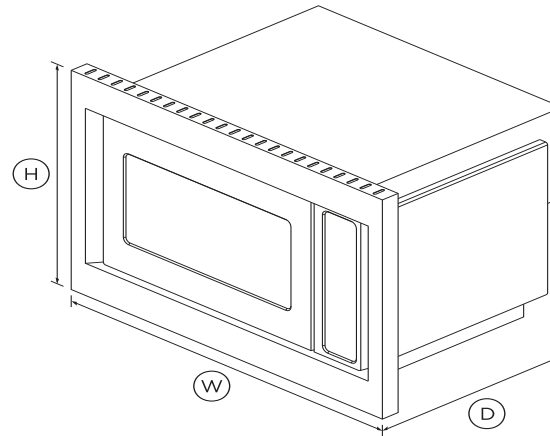

Combination Microwave Oven Trim Kit, 30"

Series 5 | Contemporary

Stainless Steel

Blends the 24" Combination Convection Oven + Microwave (CMO-24SS-3Y) into your existing cabinetry seamlessly.

DIMENSIONS

| | |
|--------|---------|
| Height | 19 5/8" |
| Width | 29 7/8" |
| Depth | 0 7/8" |

SPECIFICATIONS

Product dimensions

| | |
|--------|---------|
| Depth | 0 7/8" |
| Height | 19 5/8" |
| Width | 29 7/8" |

| | |
|-----|-------|
| SKU | 81229 |
|-----|-------|

Other product downloads available at fisherpaykel.com