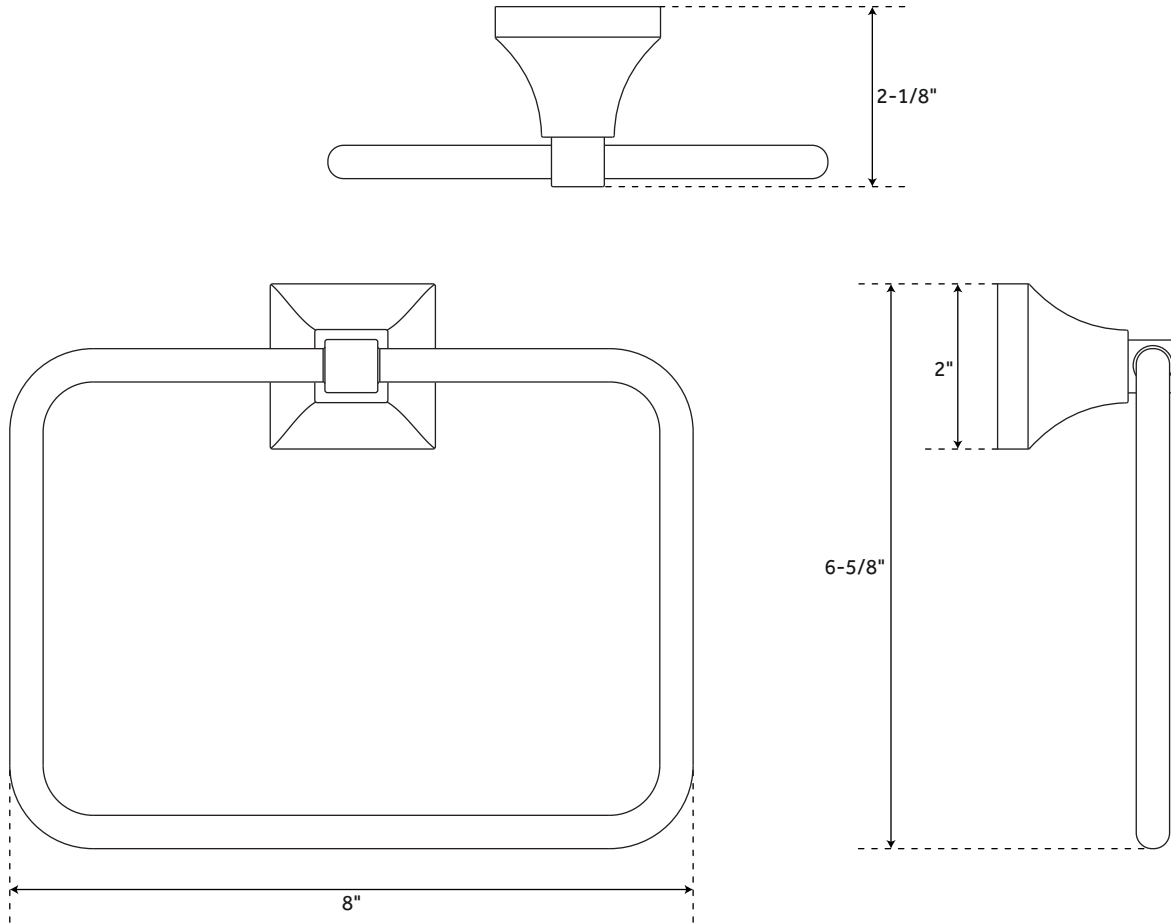

CARRAWAY

TOWEL RING

SKU: 948301

FEATURES

Installation Type: Wall Mount
Design: Transitional
Material: Zinc
Length: 8"
Height: 6-5/8"
Depth: 2-1/8"
Base Plate Length: 2"
Base Plate Height: 2"
Mounting Hardware Included: Yes
Mounting Hardware Concealed: Yes
Assembly Required: No