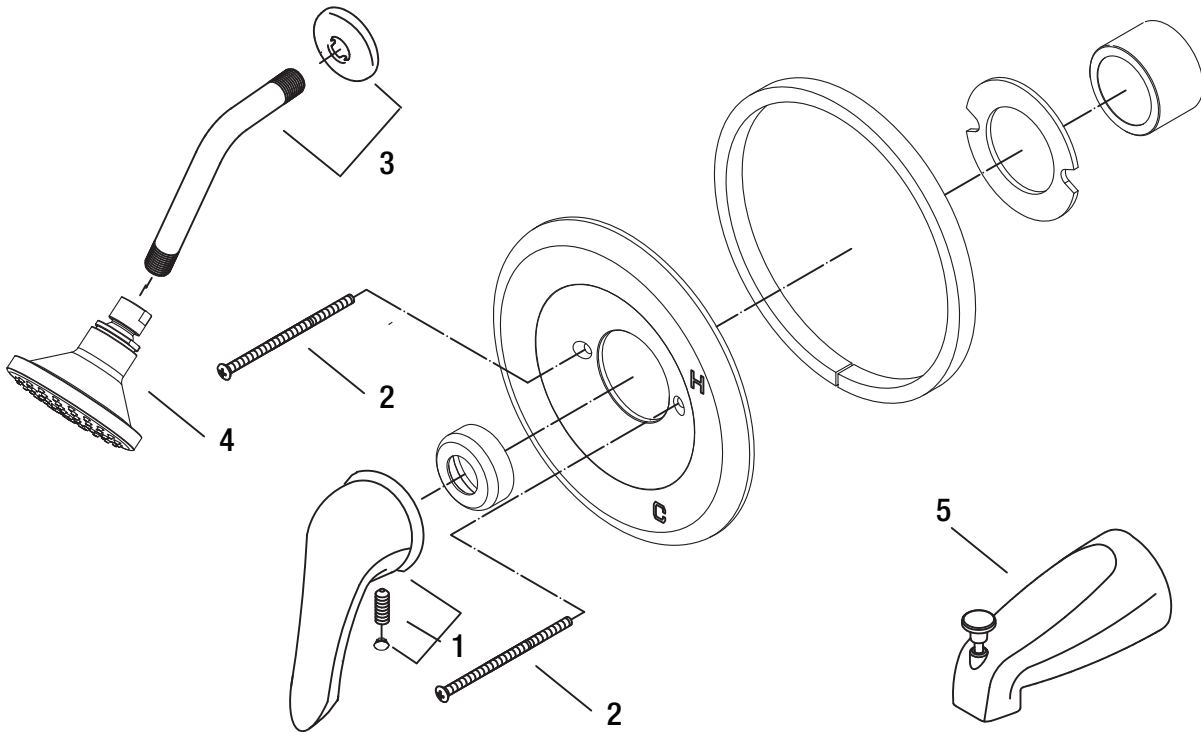

# PF6830G ALVORD SINGLE HANDLE TUB AND SHOWER ONLY TRIM KIT

**Model Numbers**

PF6830GCP  
PF6830GZBN

PF6830GCP

NO.	ITEM	PART NUMBER	MATERIAL TYPE
1	Metal handle	OBPF7654074*	Zinc
2	Escutcheon screw ( set of 2 )	OBPF1654271*	S/S
3	Shower arm with flange	PFSK46*	S/S
4	Showerhead	PFSH305G*	ABS+Zinc
5	Spout	PF1096*	Zinc

\* Specify Finish

**Warranty and Codes**

This product comes complete with installation, operating, care and maintenance instructions. This PROFLO faucet carries a limited lifetime warranty when installed in residential applications. The warranty is five years in commercial applications. This product meets ASME: A112.18.1. Compliant with lead content requirements of US Senate Bill S.3874