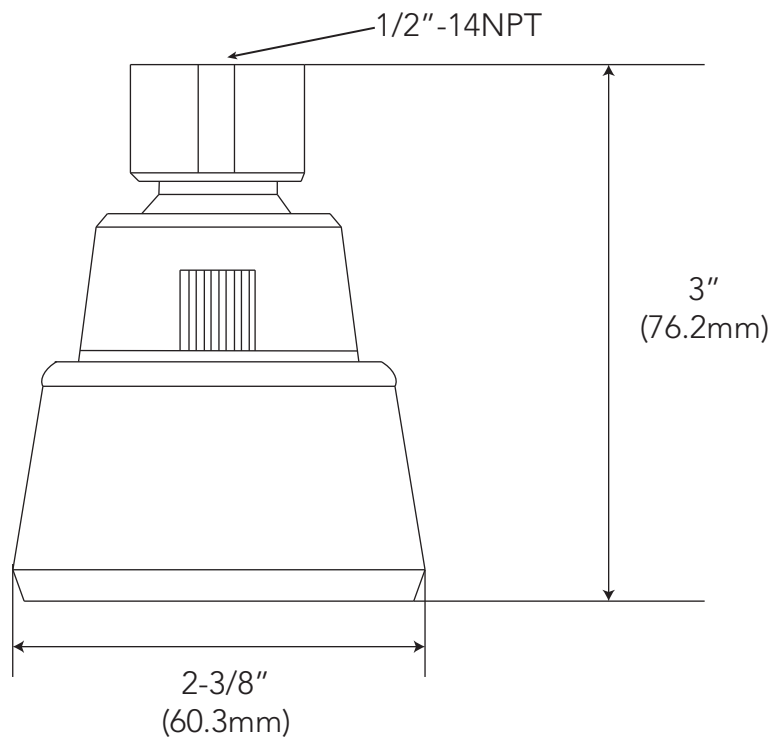

PFSH302GCP Shower Head

Product Features

- MIXET® style
- Flow rate: 1.75 gpm
- Standard 1/2"-14 NPT connection

PFSH302GCP

Product Specifications

Warranty and Codes

This product comes complete with installation, operating, care and maintenance instructions. All PROFLO fixtures carry a 1-year limited warranty. In an effort to continually improve our products, we will make design changes from time to time.