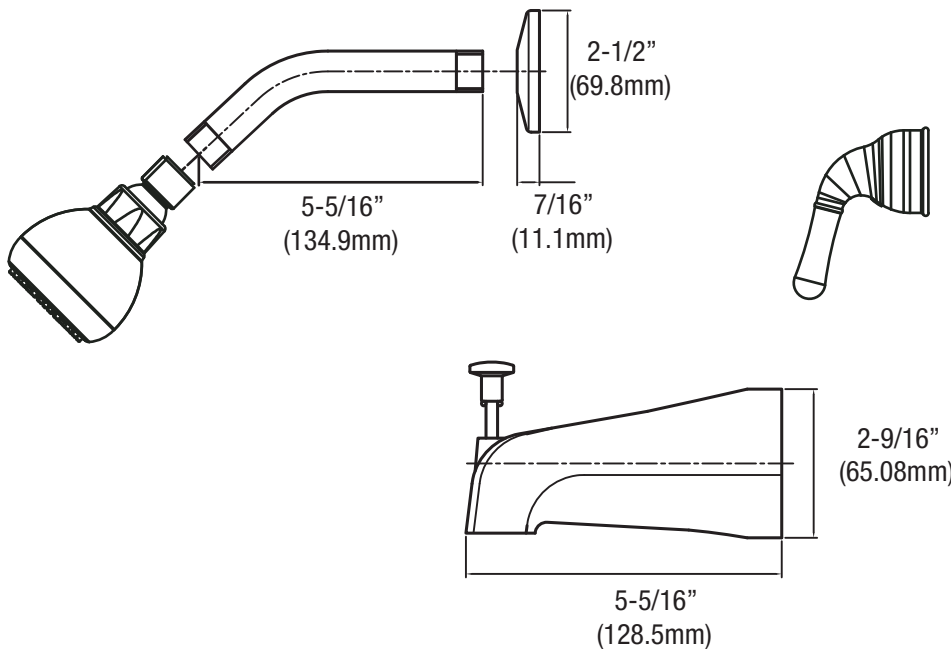

Specifications

PF5230G SERIES SINGLE HANDLE TUB AND SHOWER TRIM KIT

Product Features

- Metal lever handle
- Brass shower arm and flange
- Single function showerhead with easy-clean rubber nozzles
- Slip-fit spout for 1/2" copper pipe
- 100% factory pressure tested
- 1.75 gpm flow showerhead
- cUPC/IAPMO Listed
- ADA Compliant
- WaterSense Certified
- Use with PF4001 series valve

PF5230GCP

Model Numbers:

PF5230GCP	Chrome
PF5230GZBN	Brushed nickel
PF5230GORB	Oil rubbed bronze

Product Specifications

* All measurements are nominal. Please verify before actual installation.

Warranty and Codes