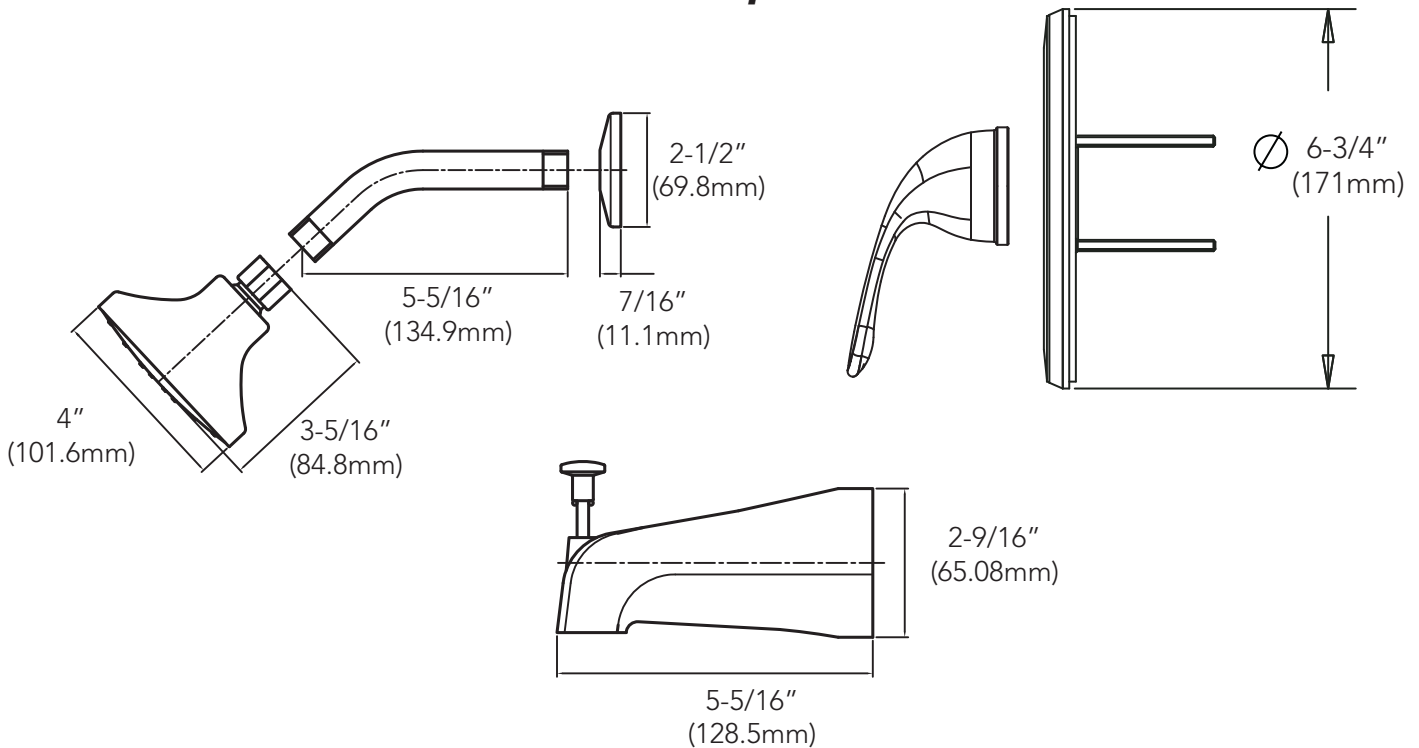

Product Specifications

Warranty and Codes

This product comes complete with installation, operating, care and maintenance instructions. This PROFLO faucet carries a limited lifetime warranty when installed in residential applications. The warranty is five years in commercial applications. This product meets ASME: A112.18.1.

Distributed Exclusively by Ferguson and Wolseley Canada