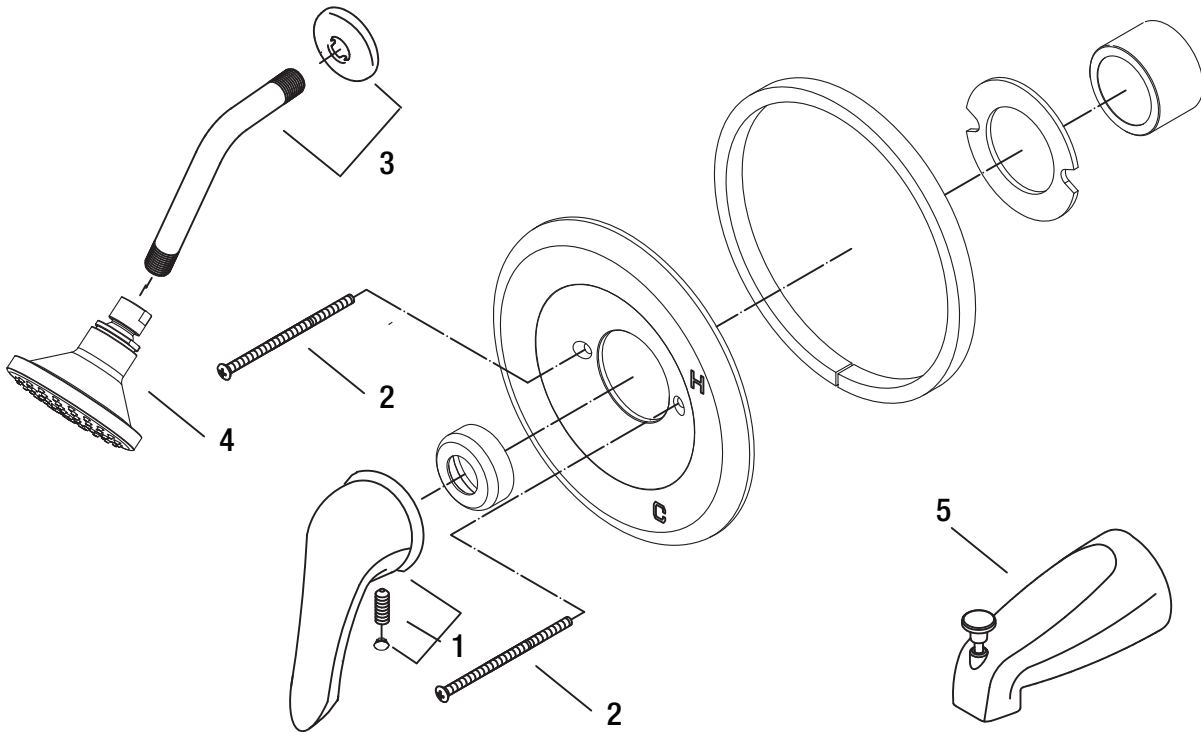

PF6830G ALVORD SINGLE HANDLE TUB AND SHOWER ONLY TRIM KIT

Model Numbers

PF6830GCP
PF6830GBN

PF6830GCP

NO.	ITEM	PART NUMBER	MATERIAL TYPE
1	Metal handle	OBPF7654074*	Zinc
2	Escutcheon screw (set of 2)	OBPF1654271*	S/S
3	Shower arm with flange	PFSK46*	S/S
4	Showerhead	PFSH305G*	ABS+Brass
5	Spout	PF1096*	Zinc

* Specify Finish

Warranty and Codes

This product comes complete with installation, operating, care and maintenance instructions. This PROFLO faucet carries a limited lifetime warranty when installed in residential applications. The warranty is five years in commercial applications. This product meets ASME: A112.18.1. Compliant with lead content requirements of US Senate Bill S.3874