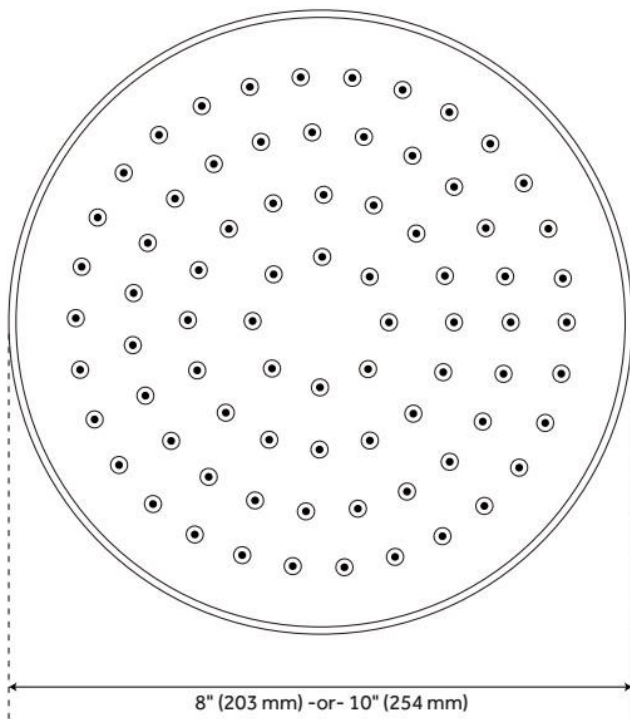

TRADITIONAL ROUND RAINFALL SHOWER HEAD - 1.8 GPM

SKU: 948946-18

Code: SHRS820TG, SHRS1020TG

FEATURES

Material: Stainless Steel

Shower Head Swivel: Yes

LISTED ID: SHRS820TG*

ADDITIONAL FEATURES

- Single function shower head (full spray).
- Easy clean rubber nozzles.
- Brass ball joint.

REVISED 6/28/2024

TRADITIONAL ROUND RAINFALL SHOWER HEAD - 1.8 GPM

SKU: 948946-18

Code: SHRS820TG, SHRS1020TG

REVISED 6/28/2024