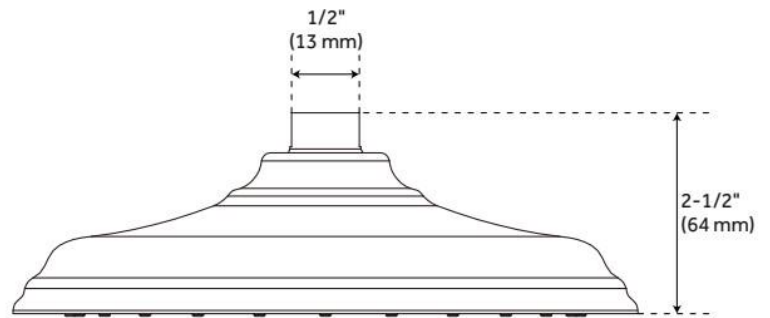

TRADITIONAL ROUND RAINFALL SHOWER HEAD - 1.8 GPM

SKU: 948946-18

Code: SHRS820TG, SHRS1020TG

FEATURES

Material: Stainless Steel

Shower Head Swivel: Yes

LISTED ID: SHRS820TG*

ADDITIONAL FEATURES

- Single function shower head (full spray).
- Easy clean rubber nozzles.
- Brass ball joint.

REVISED 6/28/2024

TRADITIONAL ROUND RAINFALL SHOWER HEAD - 1.8 GPM

SKU: 948946-18

Code: SHRS820TG, SHRS1020TG

REVISED 6/28/2024