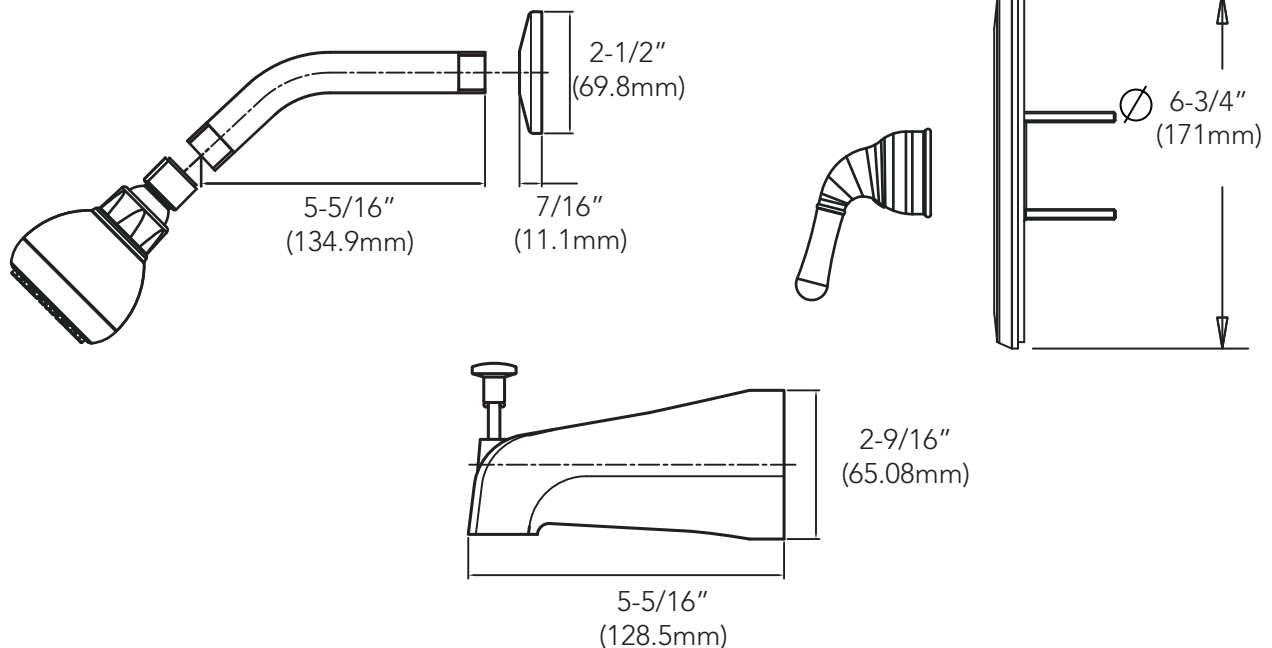

PF5230 series

Single Handle Tub and Shower Trim Kit

Product Features

- Metal lever handle
- Brass shower arm and flange
- Single function showerhead with easy-clean rubber nozzles
- Slip-fit spout for 1/2" copper pipe
- 100% factory pressure tested
- 1.75 gpm flow showerhead
- cUPC/IAPMO Listed
- ADA Compliant
- WaterSense Certified
- Use with PF4001 series valve

PF5230GCP

Model Numbers

PF5230GCP	Chrome
PF5230GBN	Brushed nickel
PF5230GORB	Oil rubbed bronze

Product Specifications

Warranty and Codes

This product comes complete with installation, operating, care and maintenance instructions. This PROFLO faucet carries a limited lifetime warranty when installed in residential applications. The warranty is five years in commercial applications. This product meets ASME: A112.18.1.