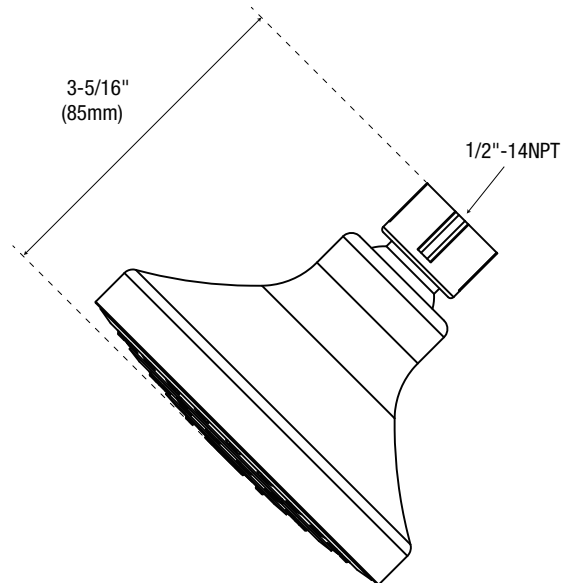

Specifications

PFSH305 series

Shower Head

Product Features

- Single function showerhead
- Brass and ABS construction
- 1/2" connection
- Max. flow rate: 1.75 gpm at 80 psi
- Easy clean nozzles
- cUPC/WaterSense/IAPMO listed

Model Numbers

PFSH305GCP	Chrome
PFSH305GZBN	PVD Brushed nickel

PFSH305GCP

Product Specification

* All measurements are nominal. Please verify before actual installation.

Warranty and Codes

This product comes complete with installation, operating, care and maintenance instructions. This PROFLO faucet carries a limited lifetime warranty when installed in residential applications. The warranty is five years in commercial applications. This product meets ASME: A112.18.1./ CSA: B125.1-11.