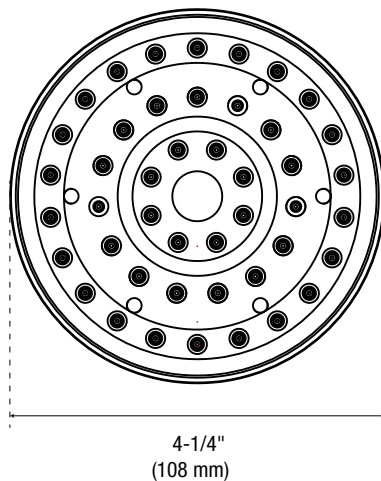

Specifications

PFSH305 series

Shower Head

Product Features

- Single function showerhead
- Brass and ABS construction
- 1/2" connection
- Max. flow rate: 1.75 gpm at 80 psi
- Easy clean nozzles
- cUPC/WaterSense/IAPMO listed

Model Numbers

PFSH305GCP	Chrome
PFSH305GZBN	PVD Brushed nickel

PFSH305GCP

Product Specification

* All measurements are nominal. Please verify before actual installation.

Warranty and Codes

This product comes complete with installation, operating, care and maintenance instructions. This PROFLO faucet carries a limited lifetime warranty when installed in residential applications. The warranty is five years in commercial applications. This product meets ASME: A112.18.1./ CSA: B125.1-11.