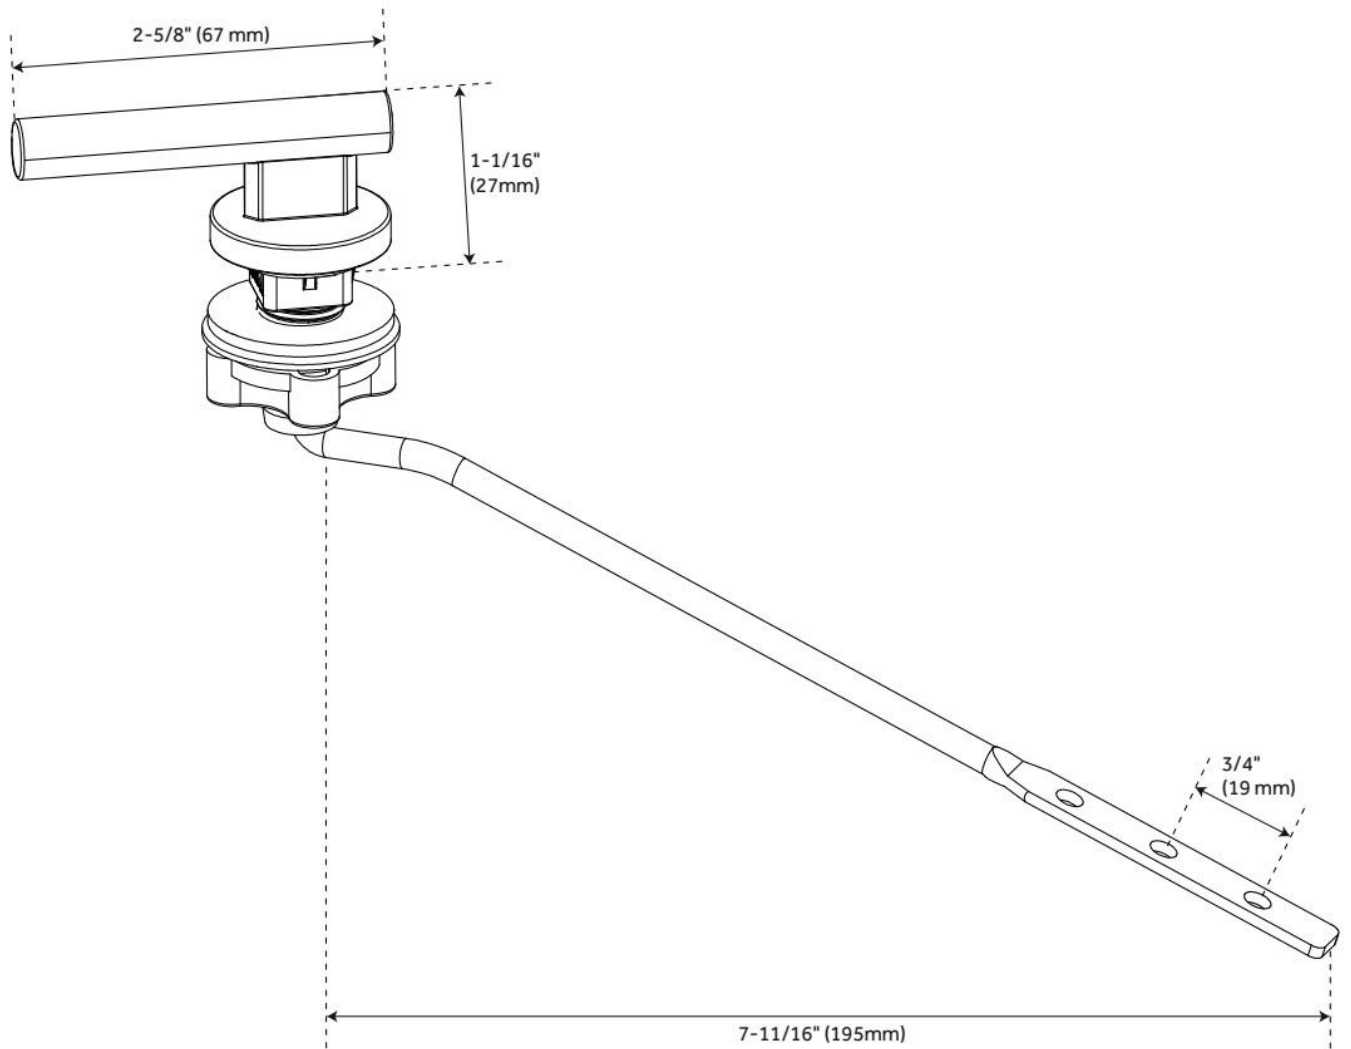

MODERN FRONT FLUSH HANDLE

SKU: 951180

Code: SH429

FEATURES

Material: Brass

ADDITIONAL FEATURES

- Fits most front mount conventional toilet tanks.
- Solid brass construction trip lever and a zinc handle.
- Handle Length: 2-5/8"
- Handle Depth: 1-1/16"
- Interior Lever Length: 7-11/16"

REVISED 3/5/2025

MODERN FRONT FLUSH HANDLE

SKU: 951180

Code: SH429

REVISED 3/5/2025