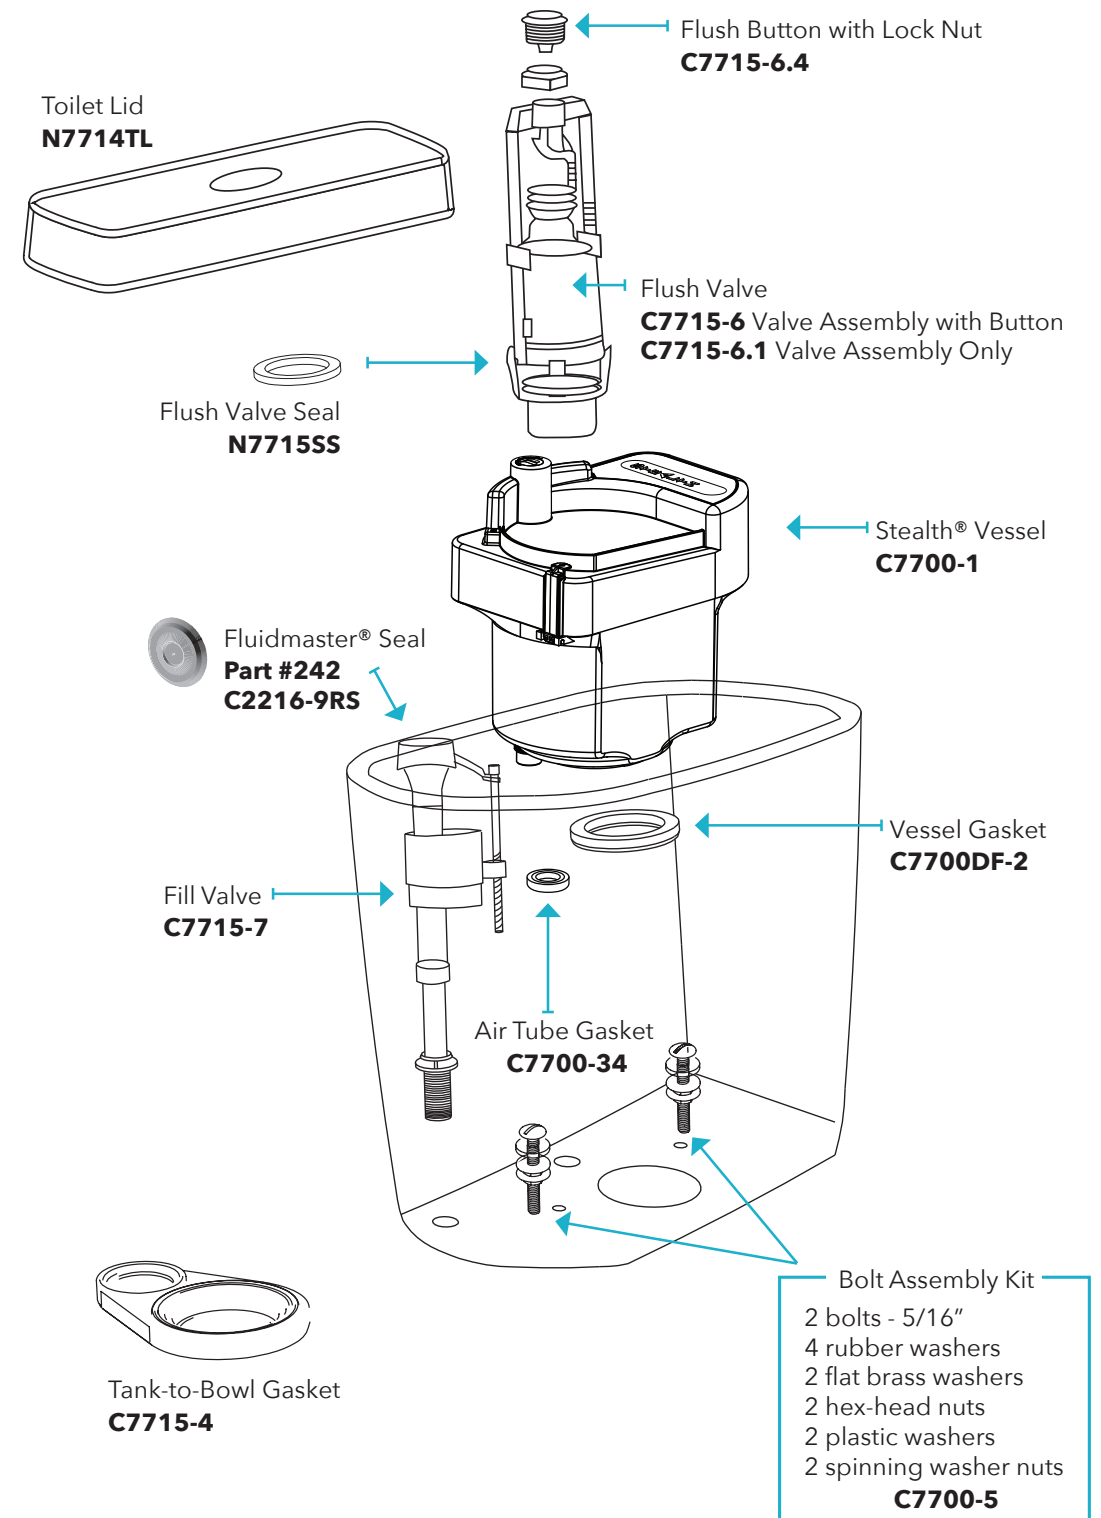

THE ORIGINAL™

SINGLE FLUSH ROUND 10" N7714