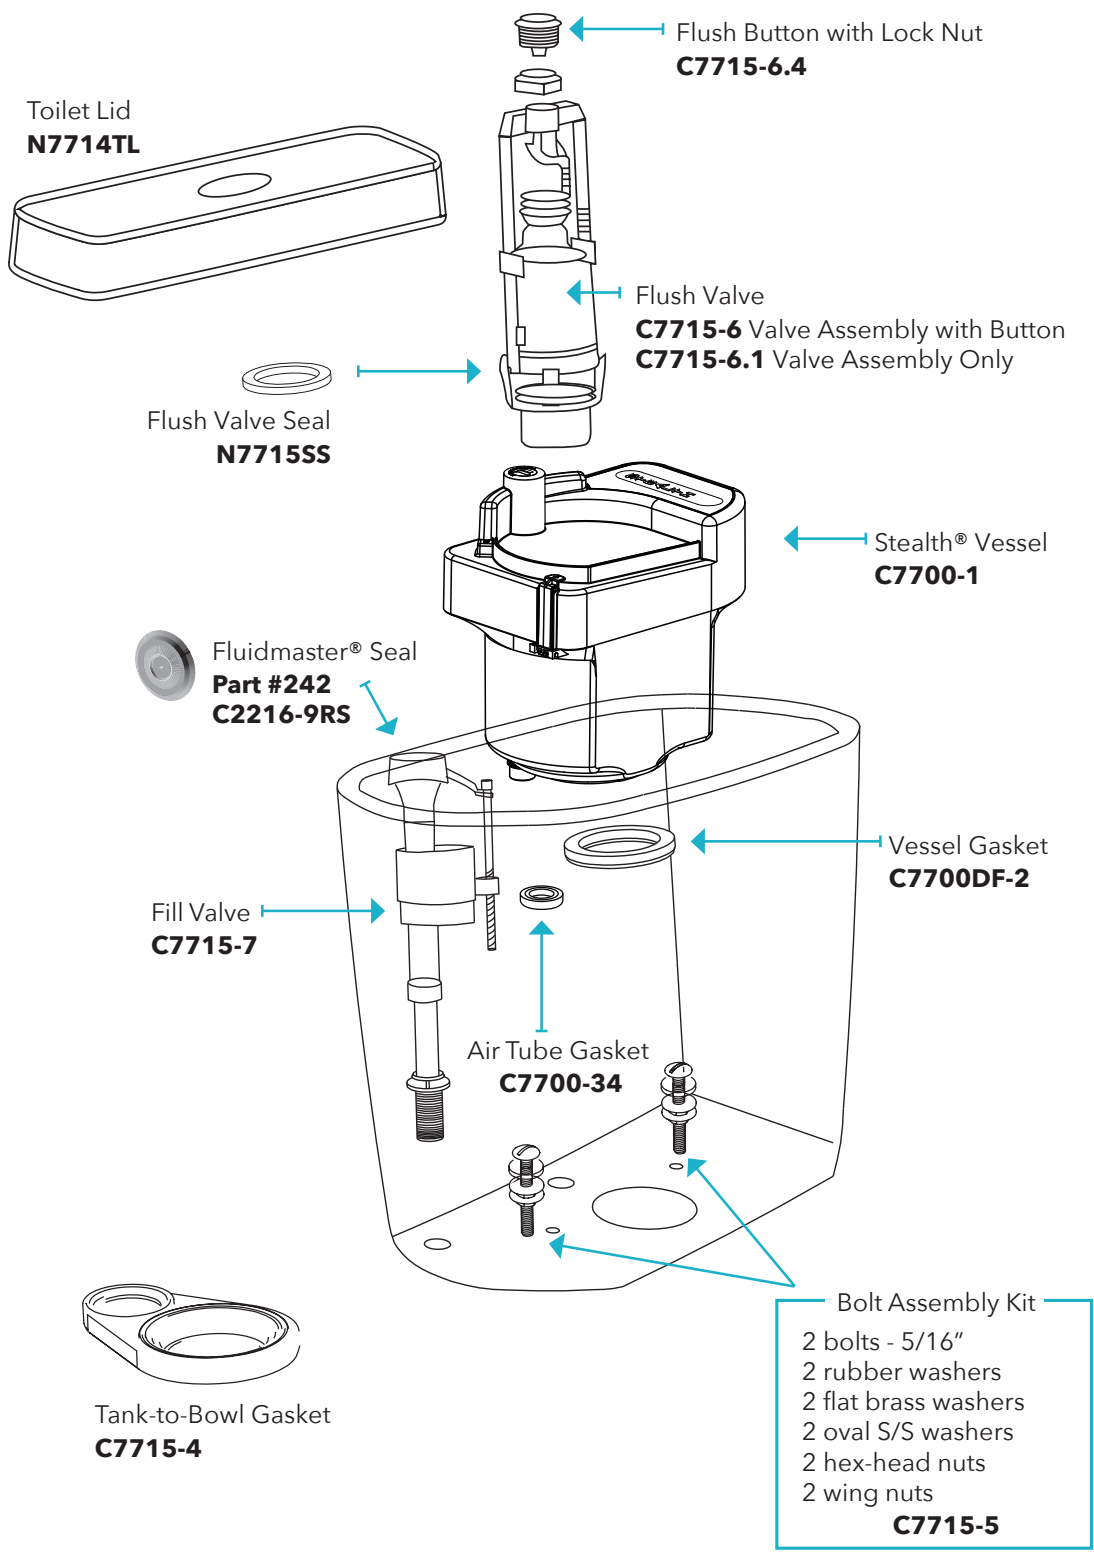

THE ORIGINAL™

SINGLE FLUSH ROUND 12" 77001RWHA1