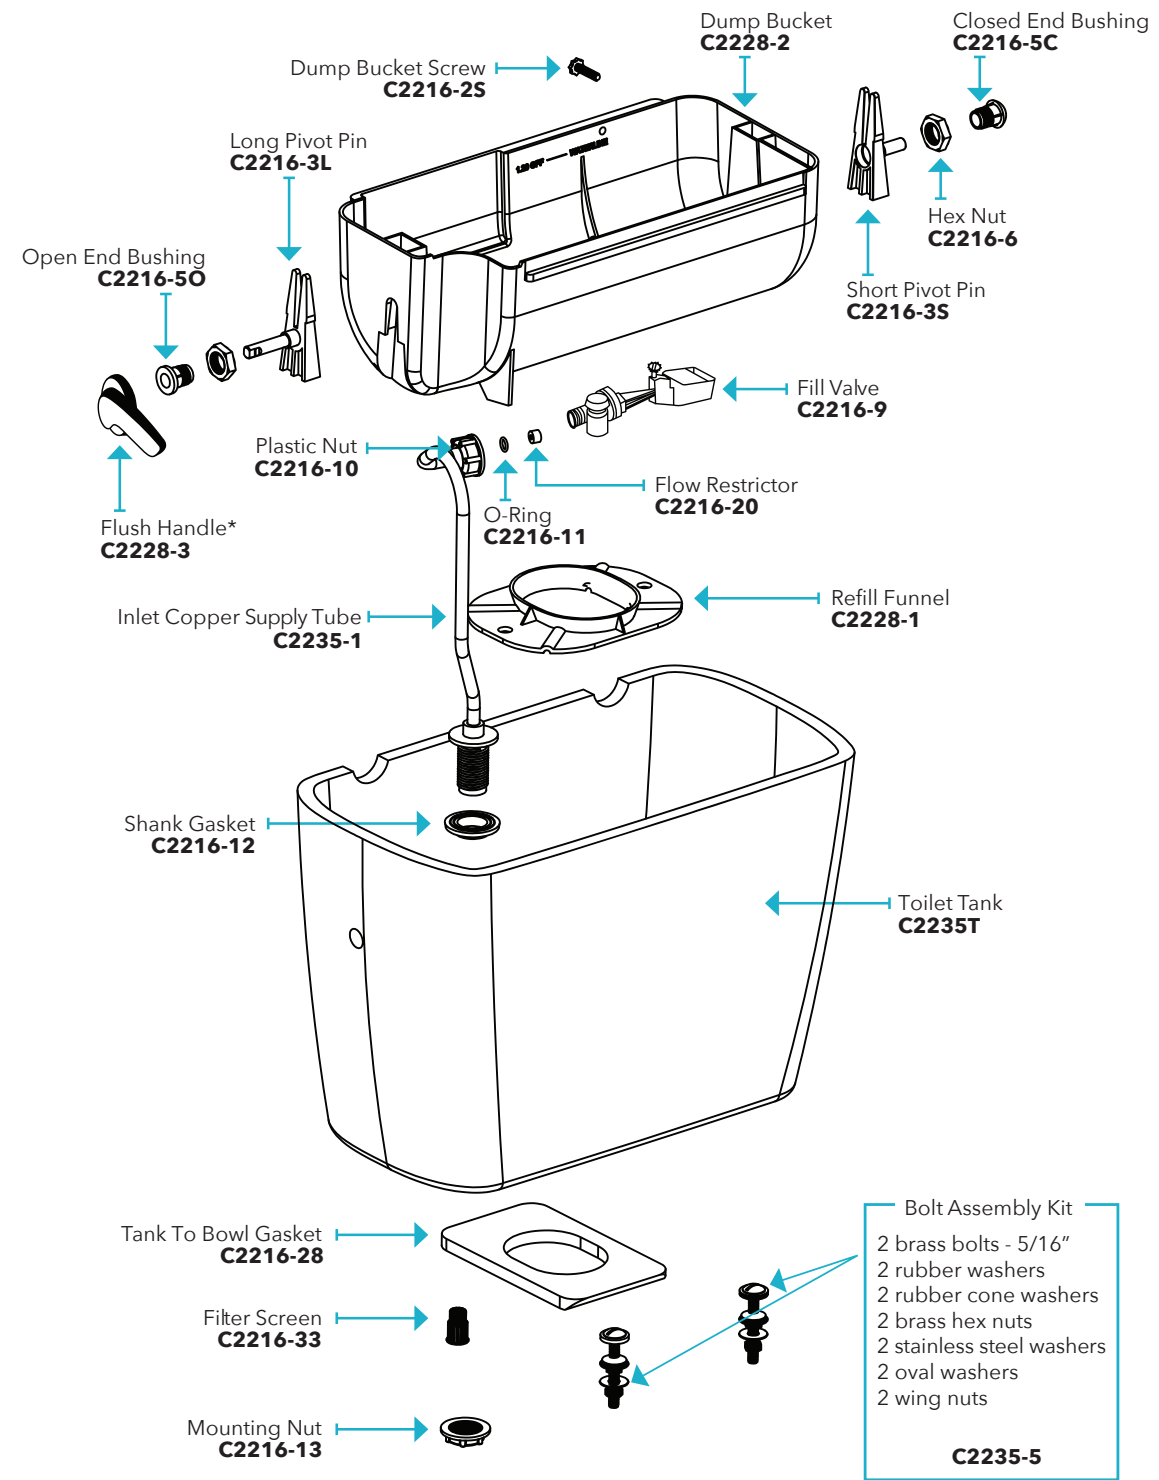

## SINGLE FLUSH ELONGATED 10-12" N2235T

\*Flush handle left-hand assembly shown; reverse these parts for right-hand flush assembly.

## SINGLE FLUSH ROUND 10-12" N2235T

\*Flush handle left-hand assembly shown; reverse these parts for right-hand flush assembly.