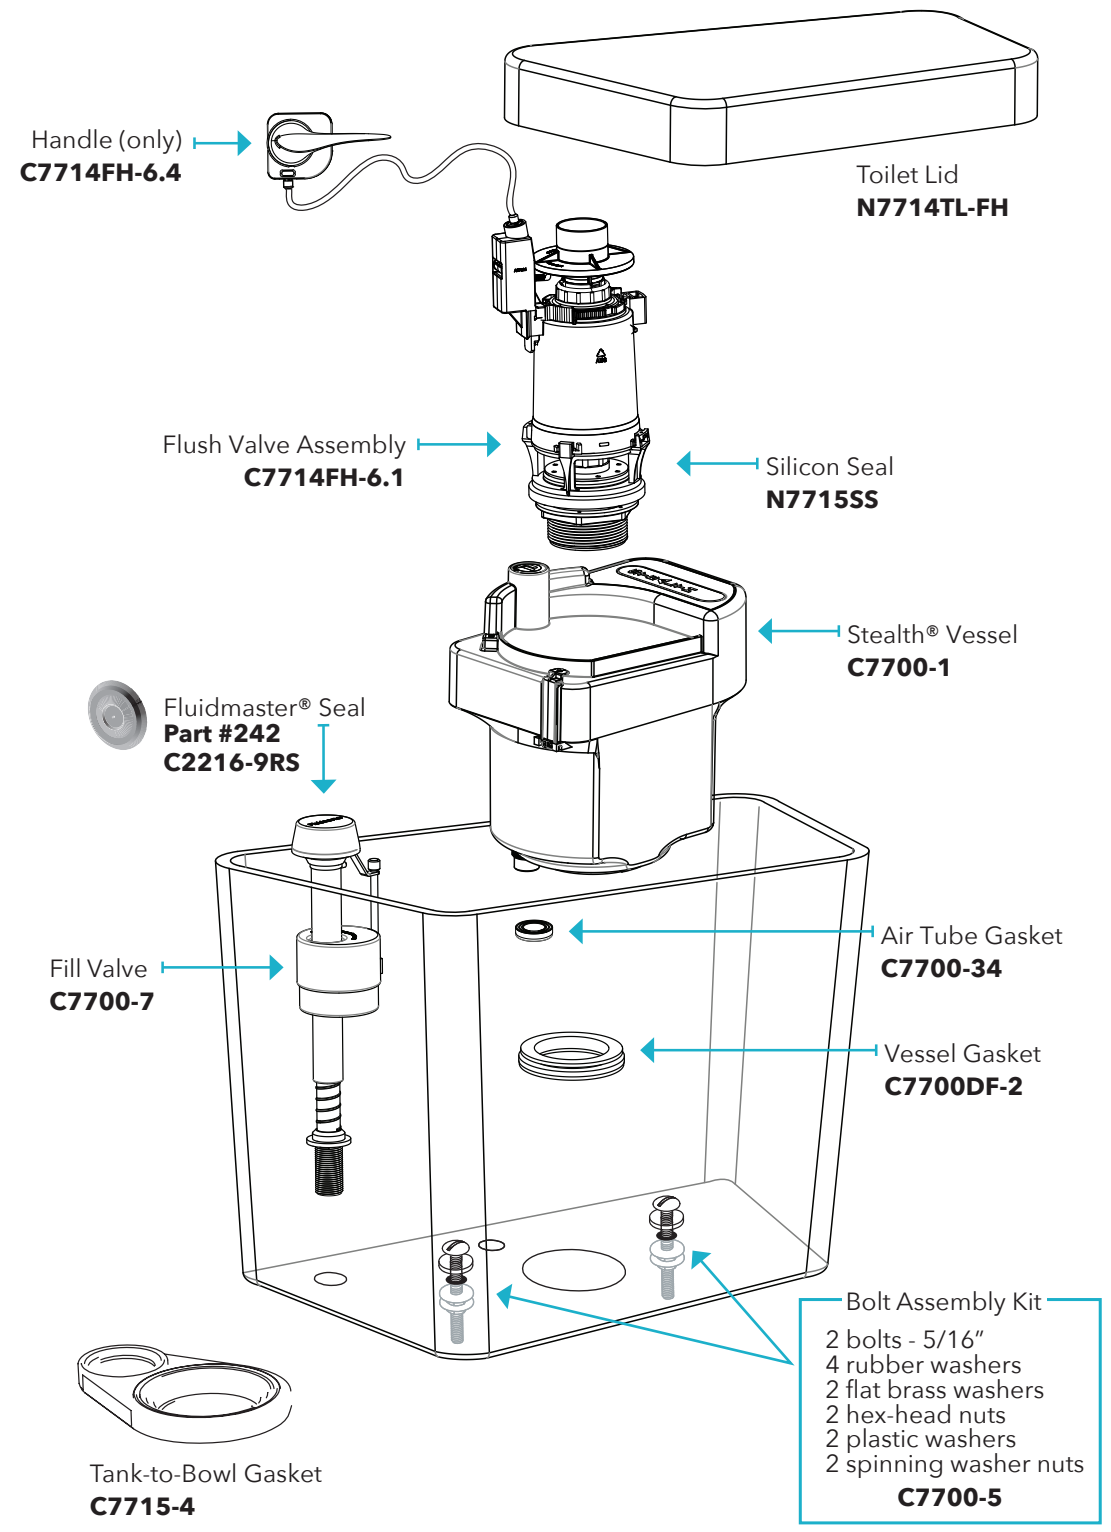

# THE ORIGINAL™

SIDE HANDLE SINGLE FLUSH ELONGATED 12" N7714TFH