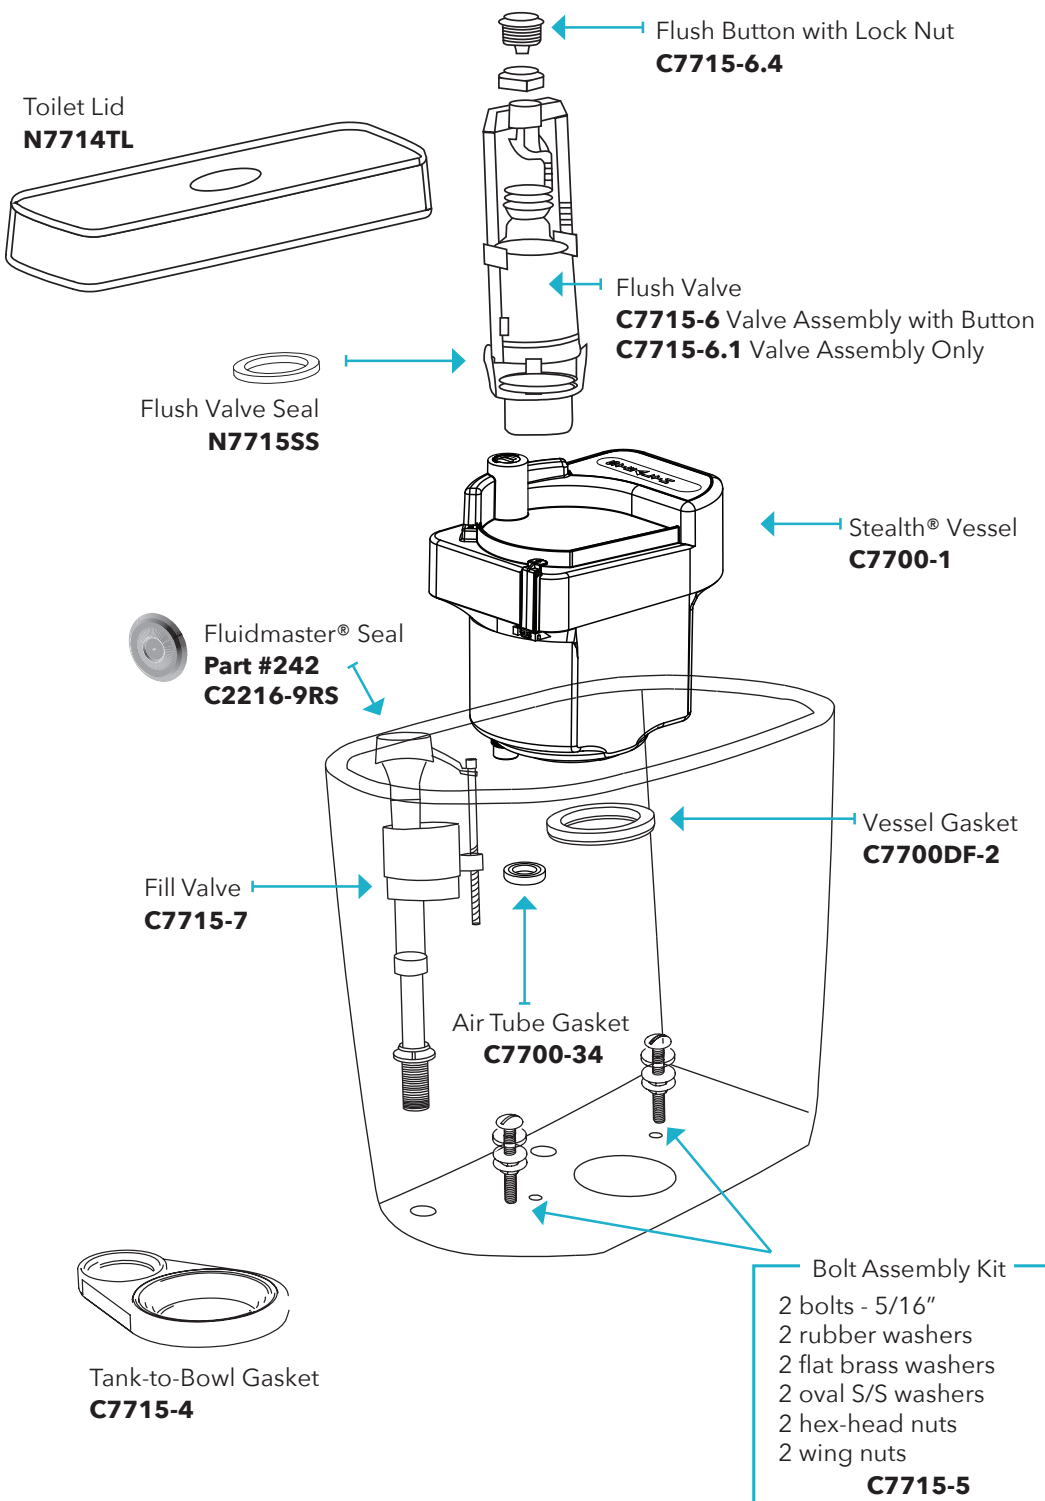

THE ORIGINAL™

SINGLE FLUSH ELONGATED 12" 77000WHA11