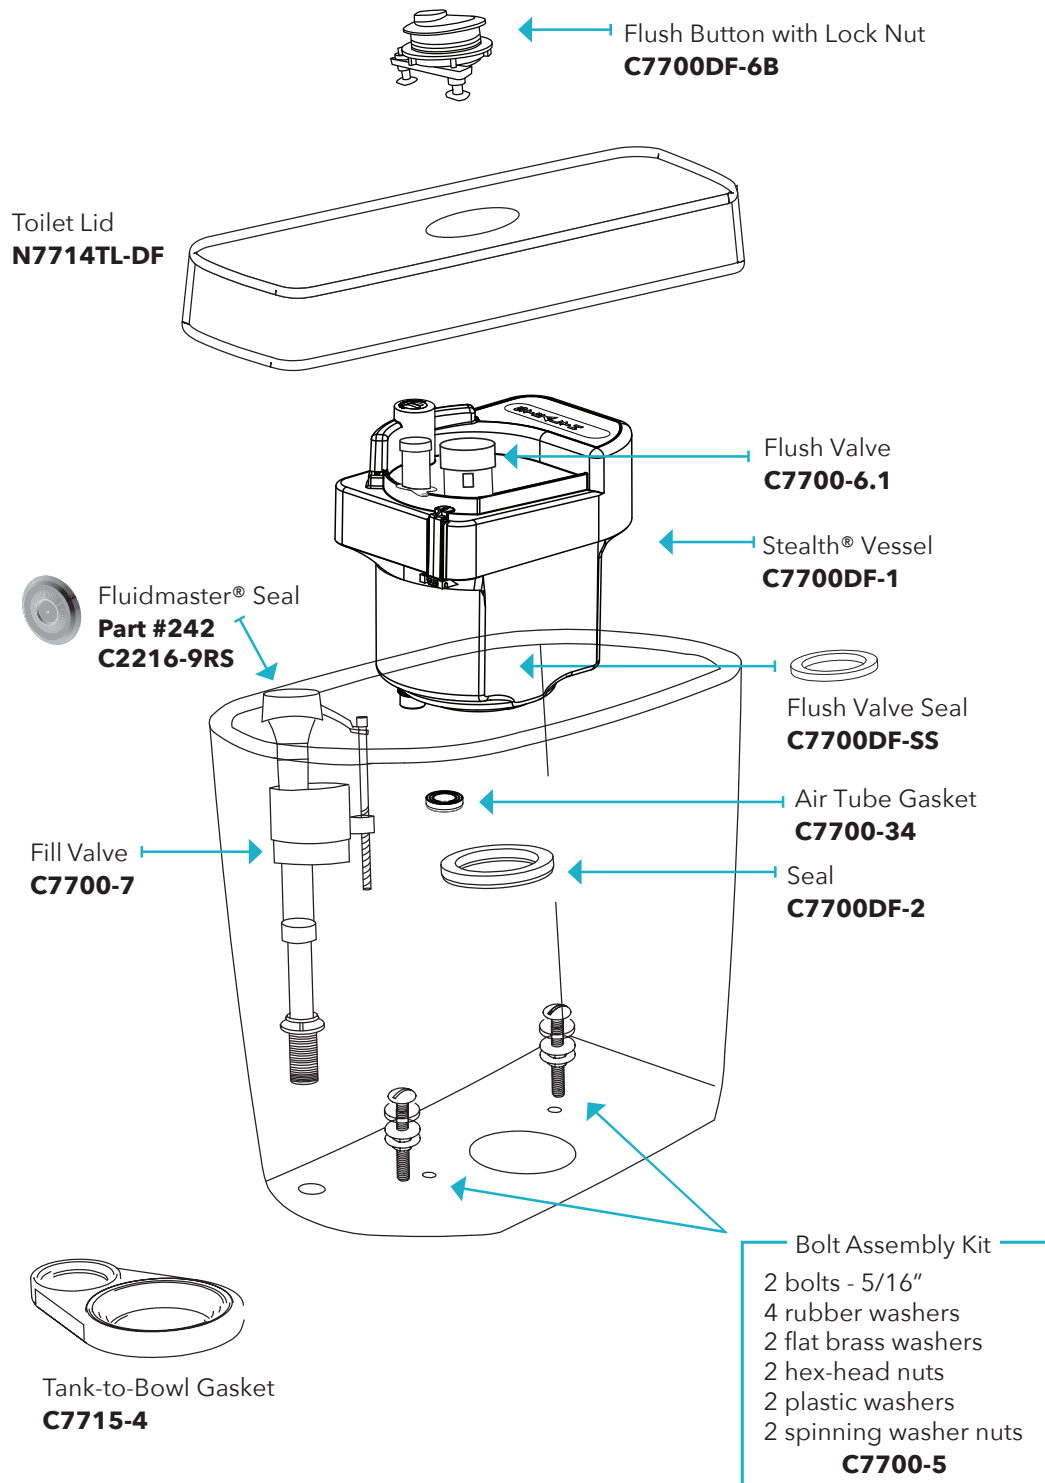

THE ORIGINAL™

DUAL FLUSH ELONGATED 12" N7714T-DF