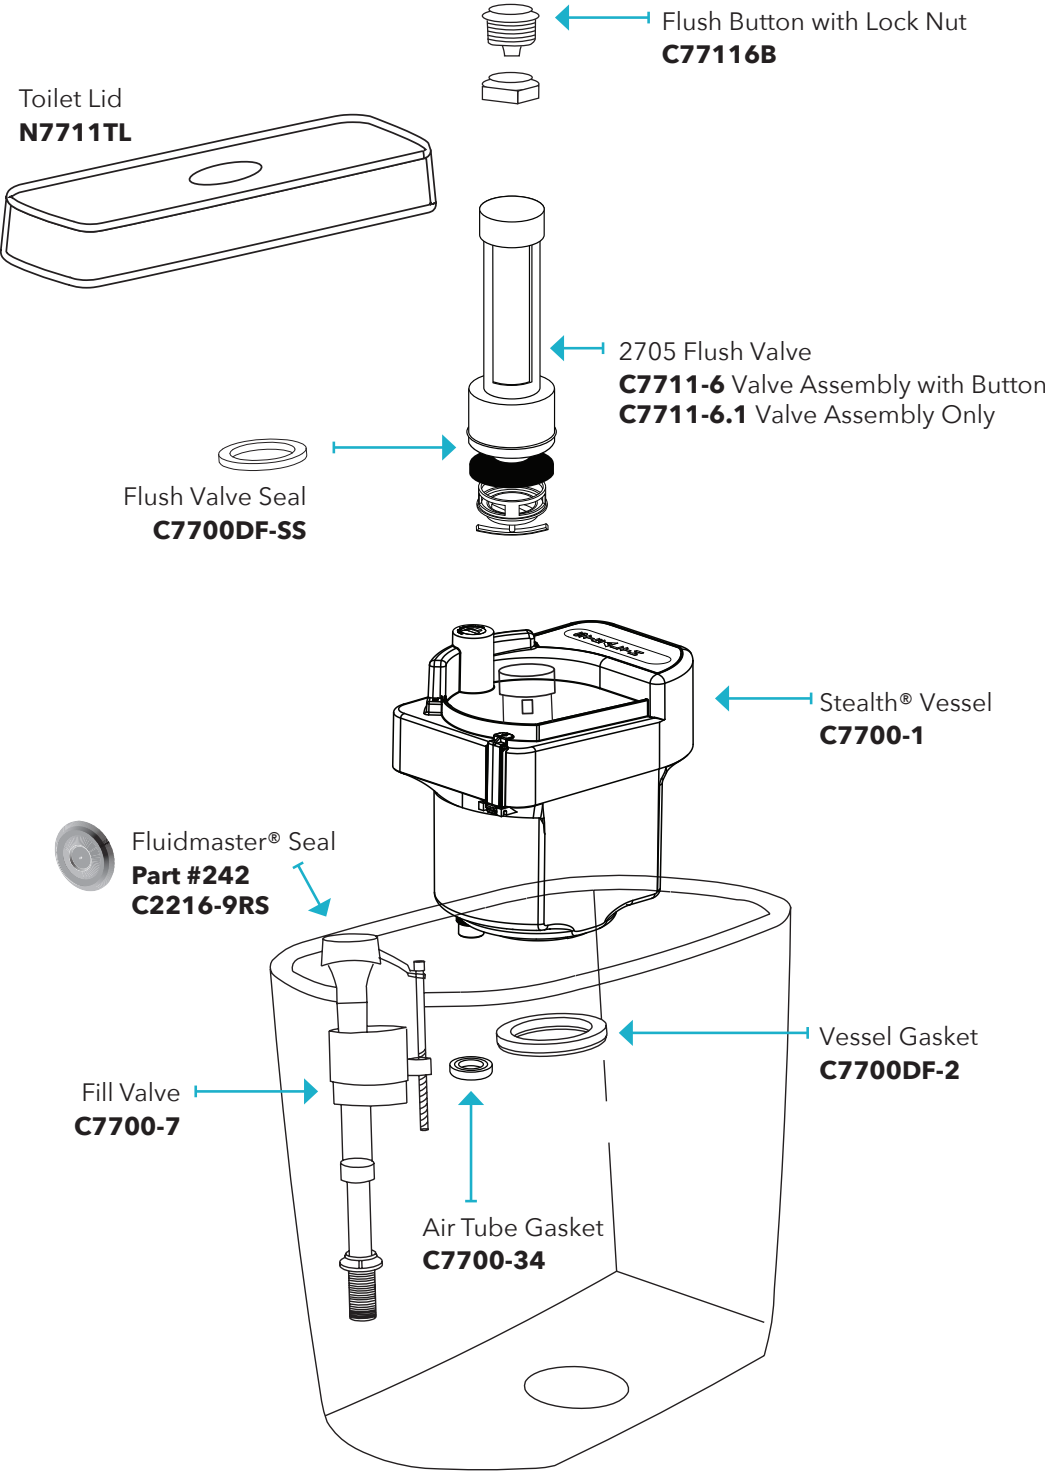

THE ONE PIECE™

SINGLE FLUSH ELONGATED 12" N7711