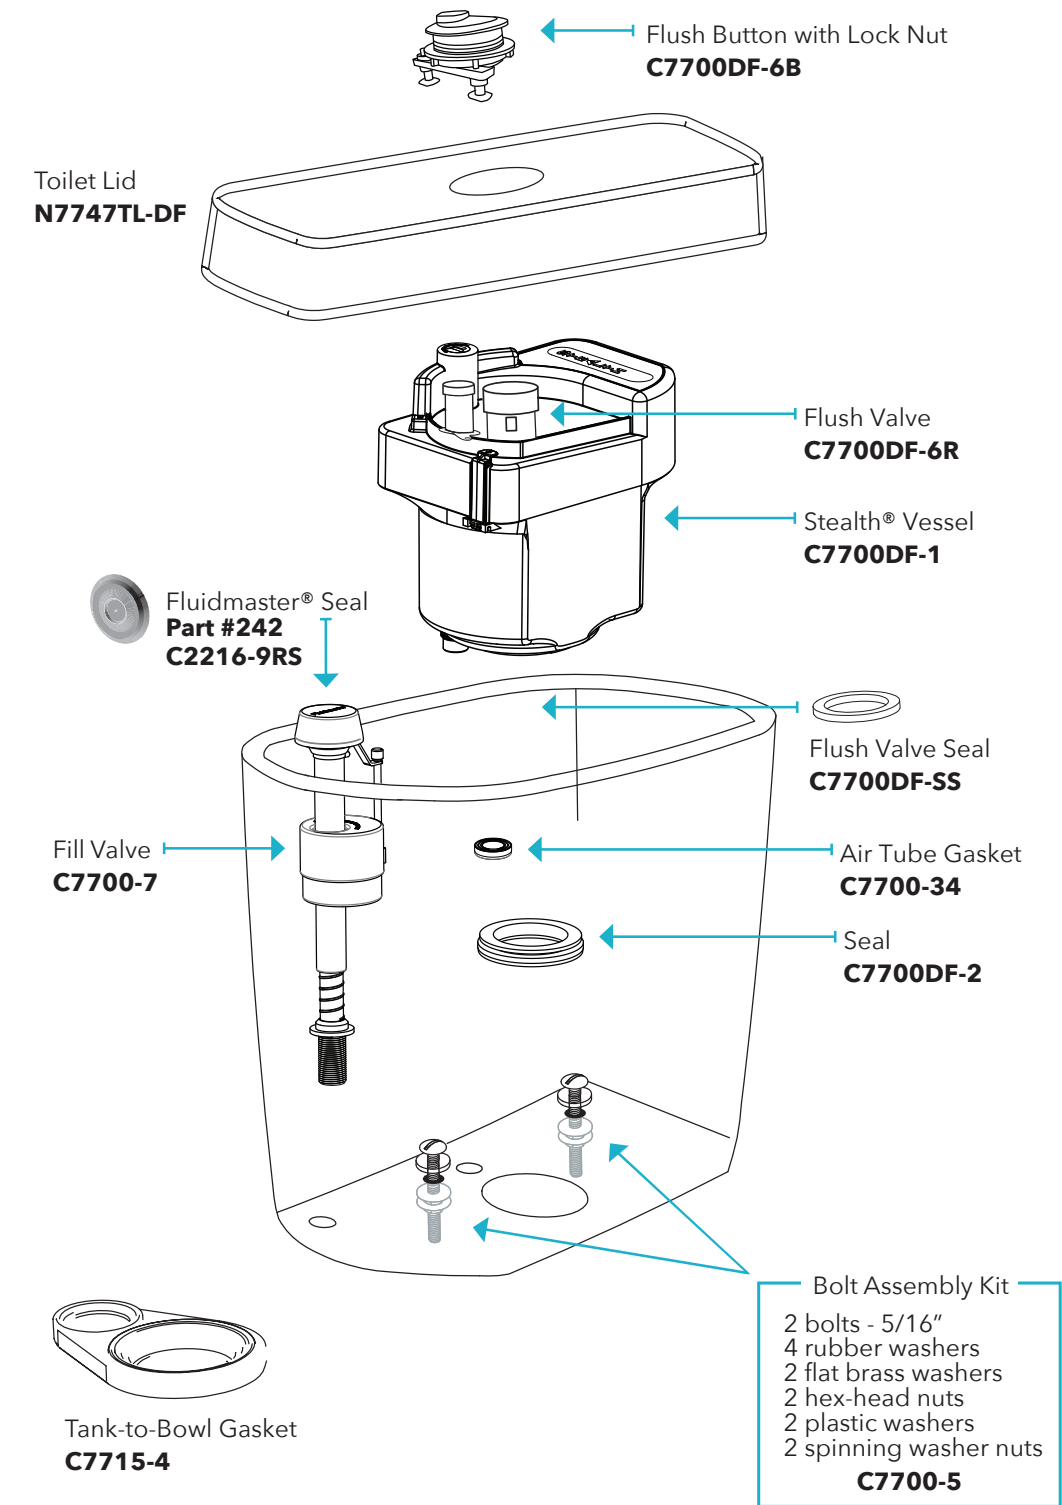

NANO™

DUAL FLUSH COMPACTED ELONGATED 12" N7747T-DF