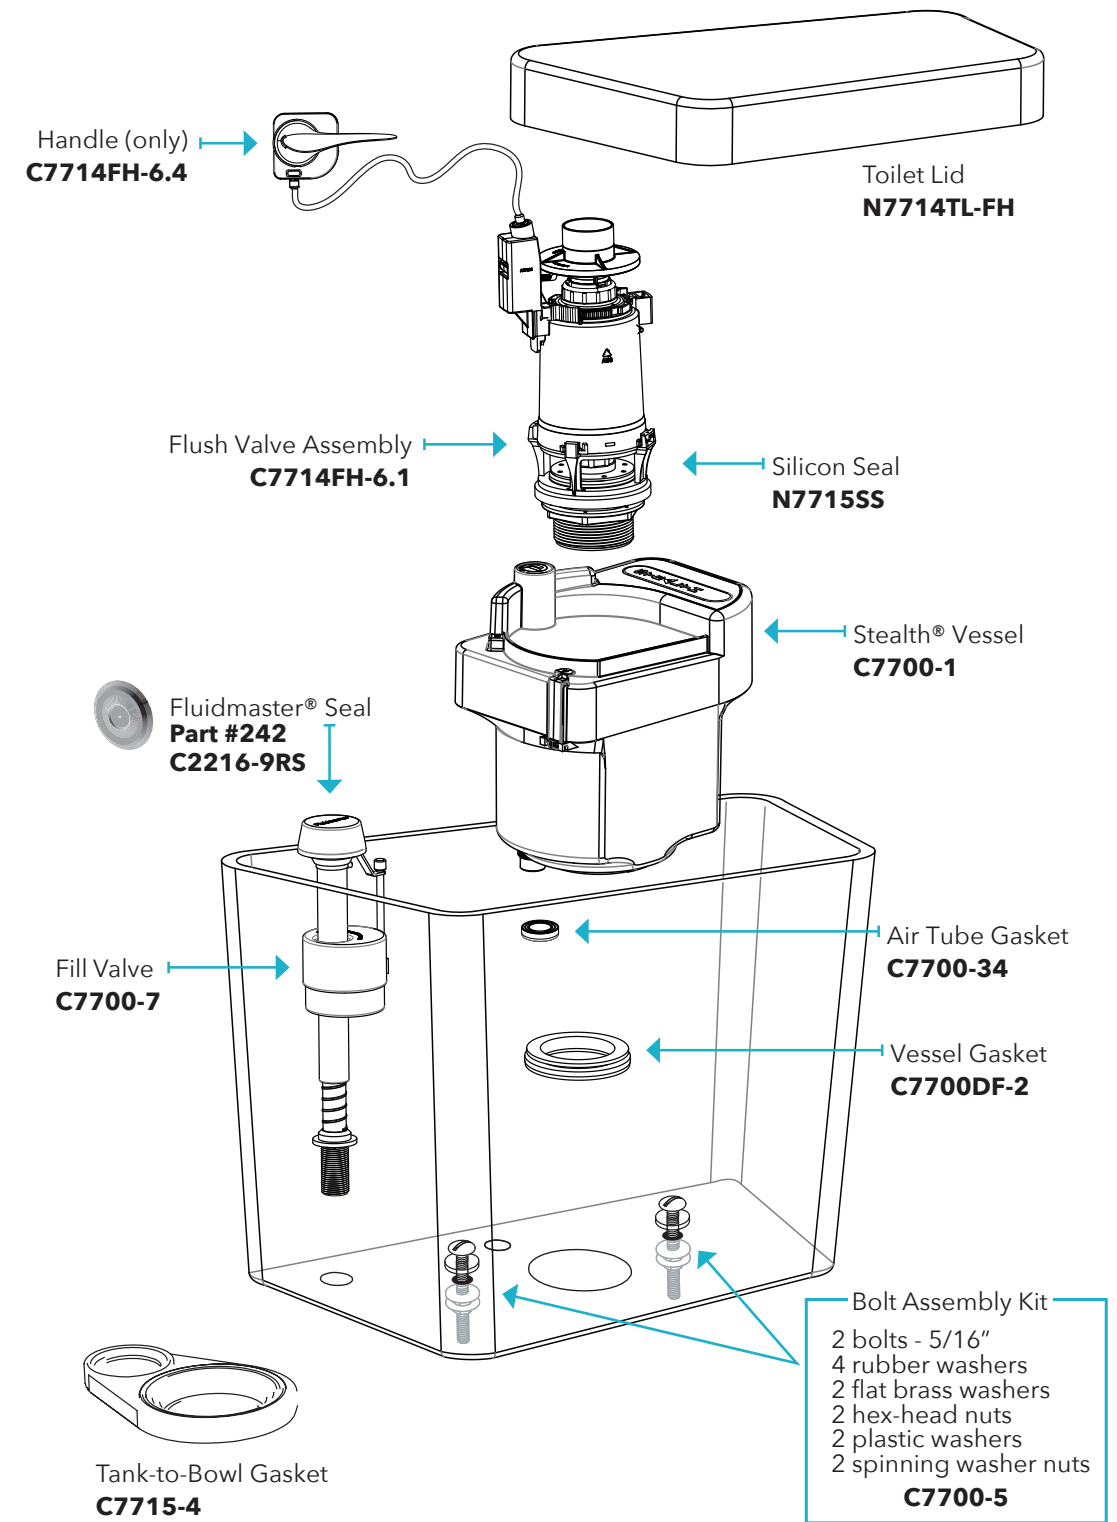

# THE ORIGINAL™

**SIDE HANDLE SINGLE FLUSH ROUND 12" N7714TFH**

# THE ORIGINAL™

SIDE HANDLE SINGLE FLUSH ROUND 10" N7714TFH