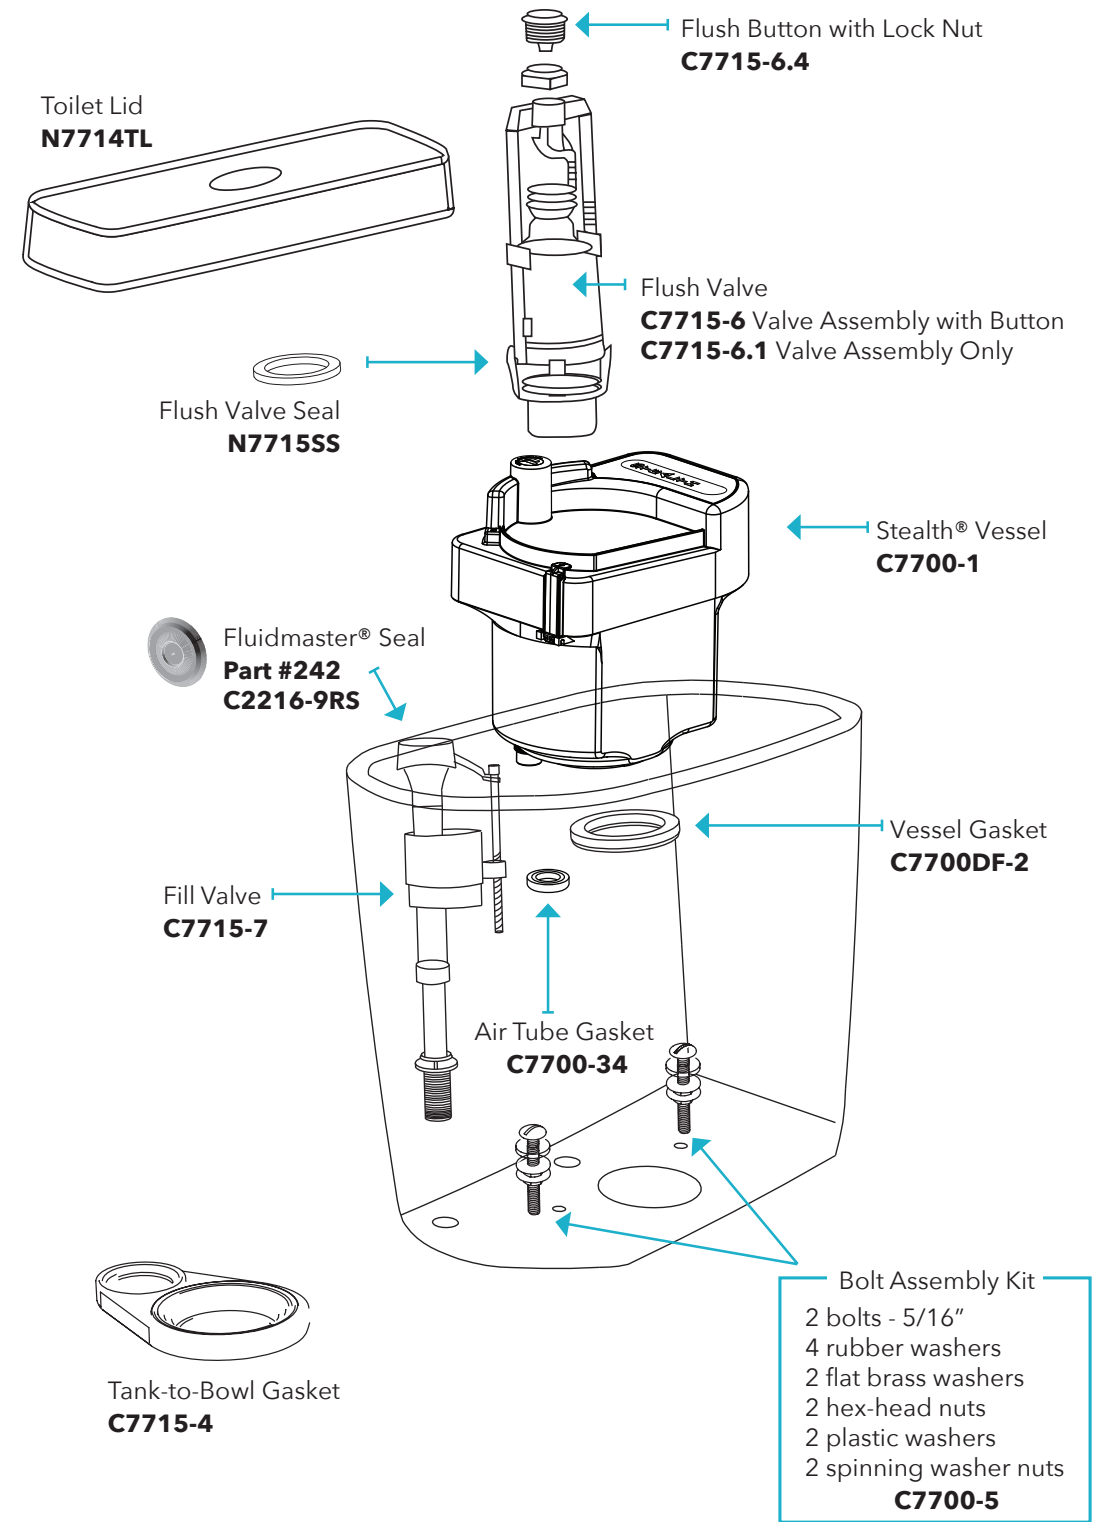

THE ORIGINAL™

SINGLE FLUSH ELONGATED 12" N7714