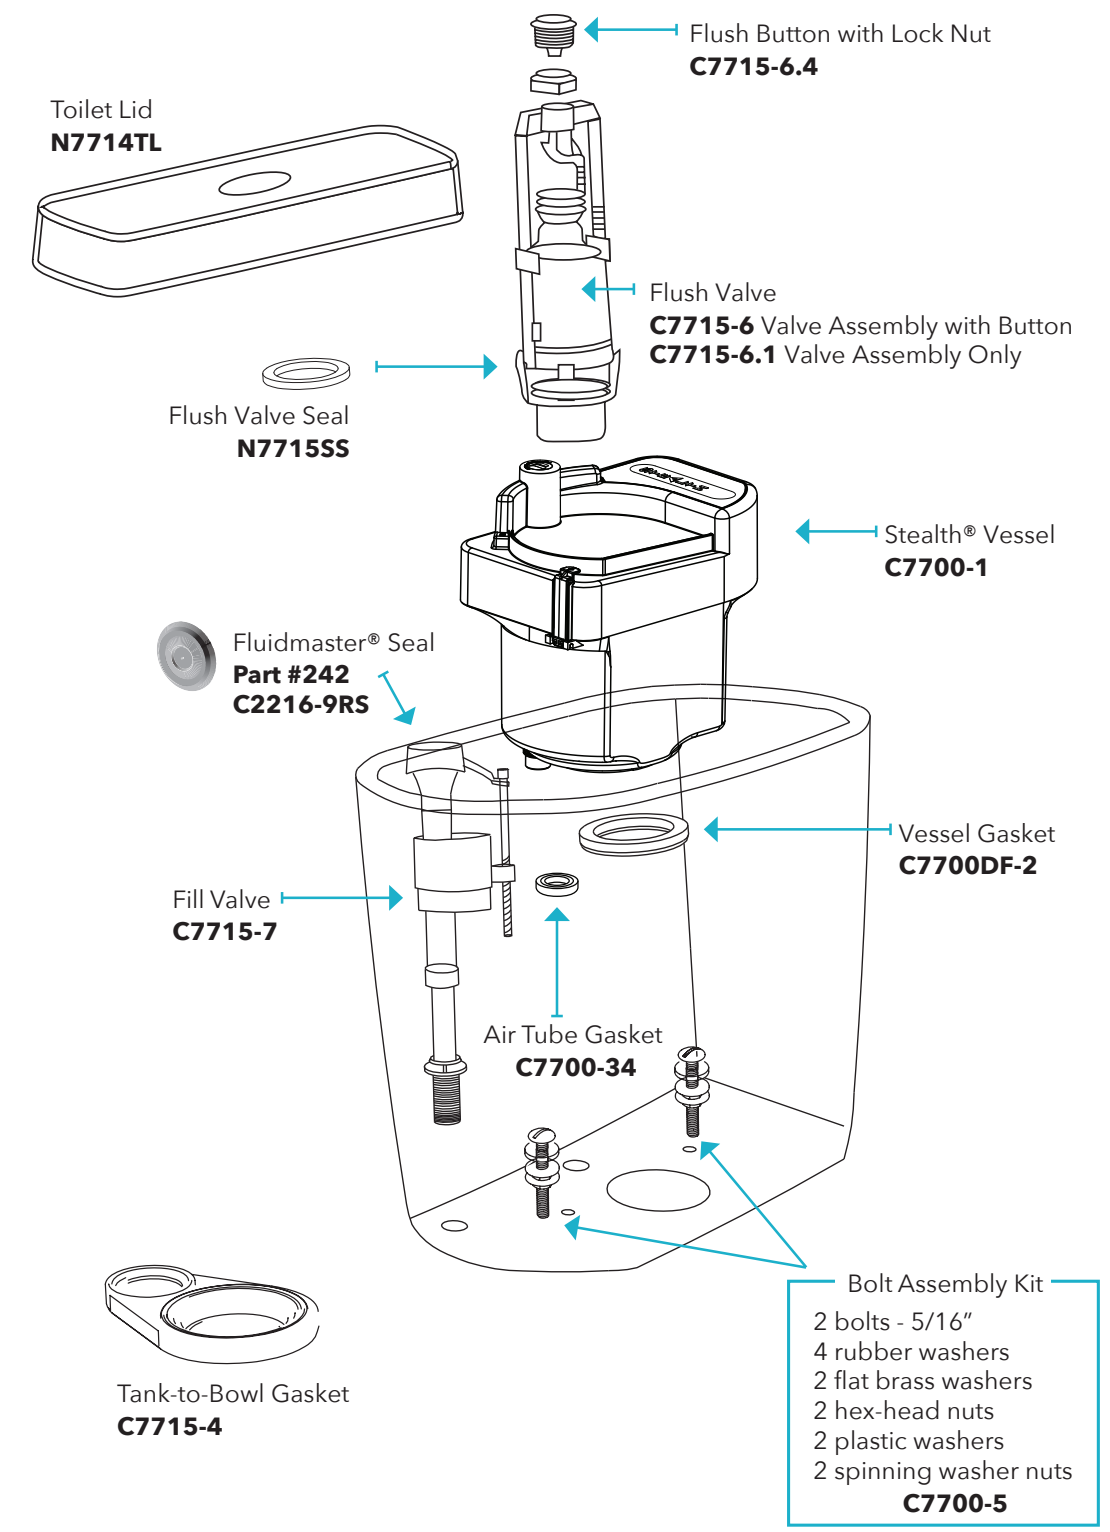

THE ORIGINAL™

SINGLE FLUSH ROUND 12" N7714