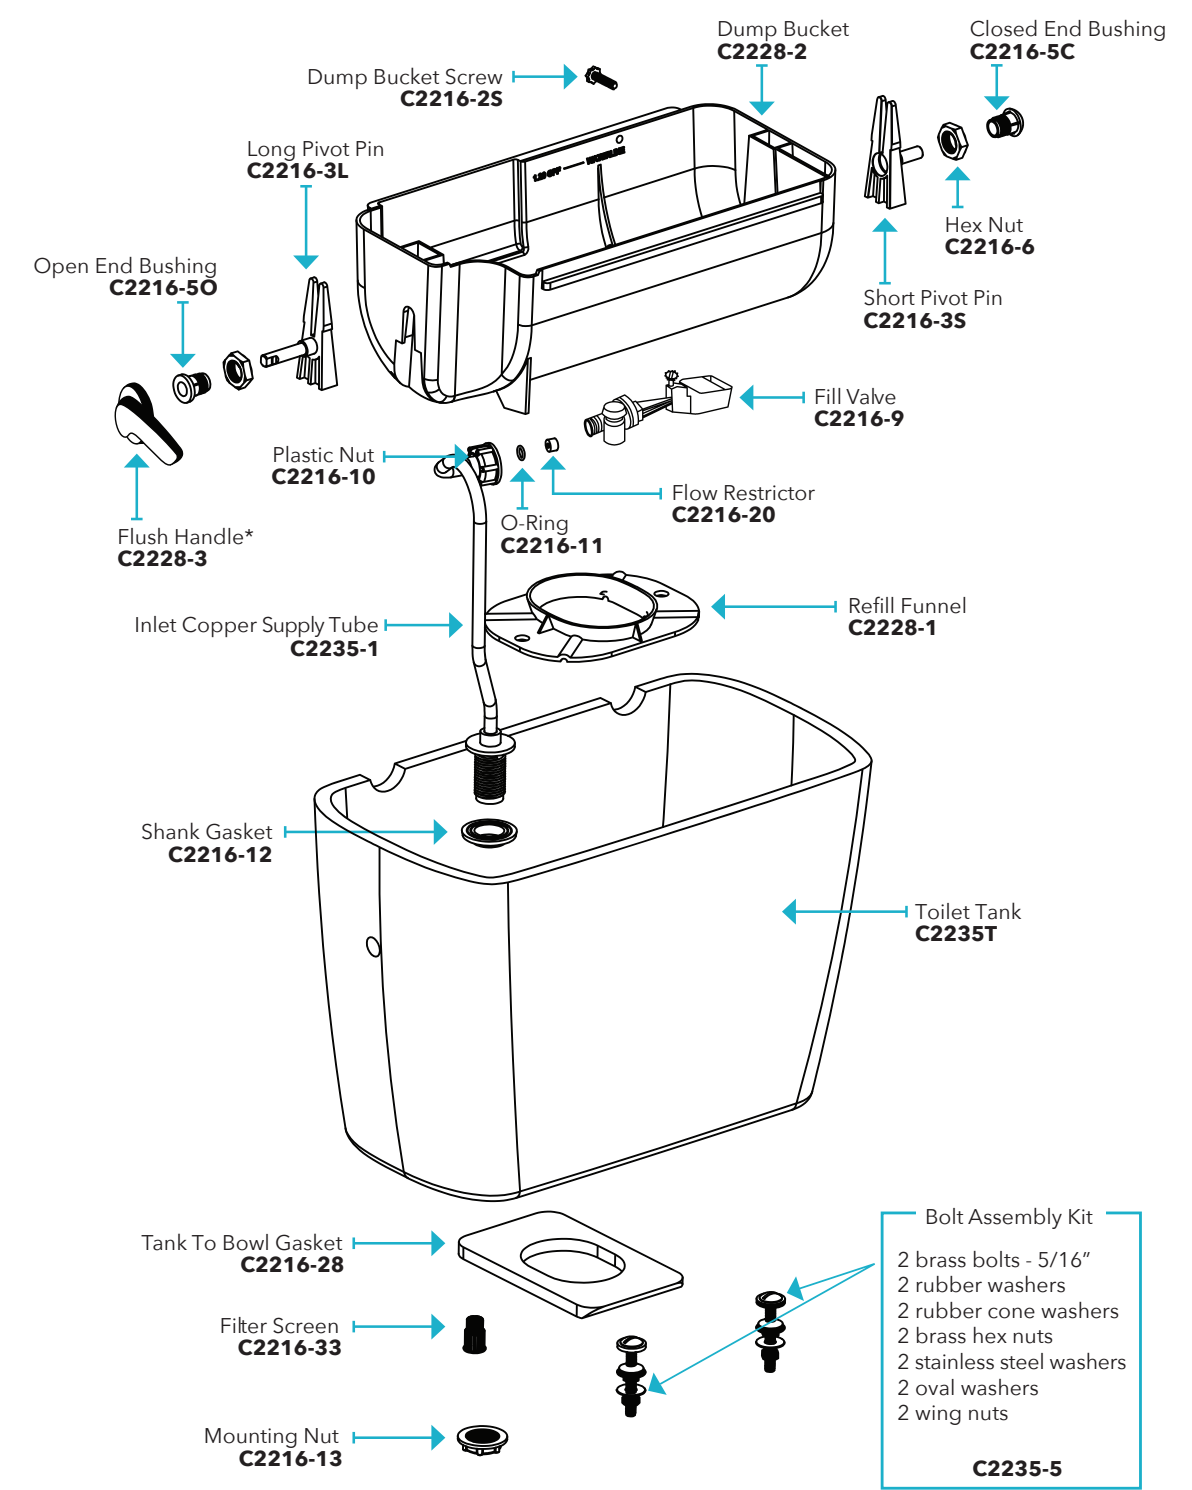

## SINGLE FLUSH ELONGATED 10-12" N2235T

\*Flush handle left-hand assembly shown; reverse these parts for right-hand flush assembly.