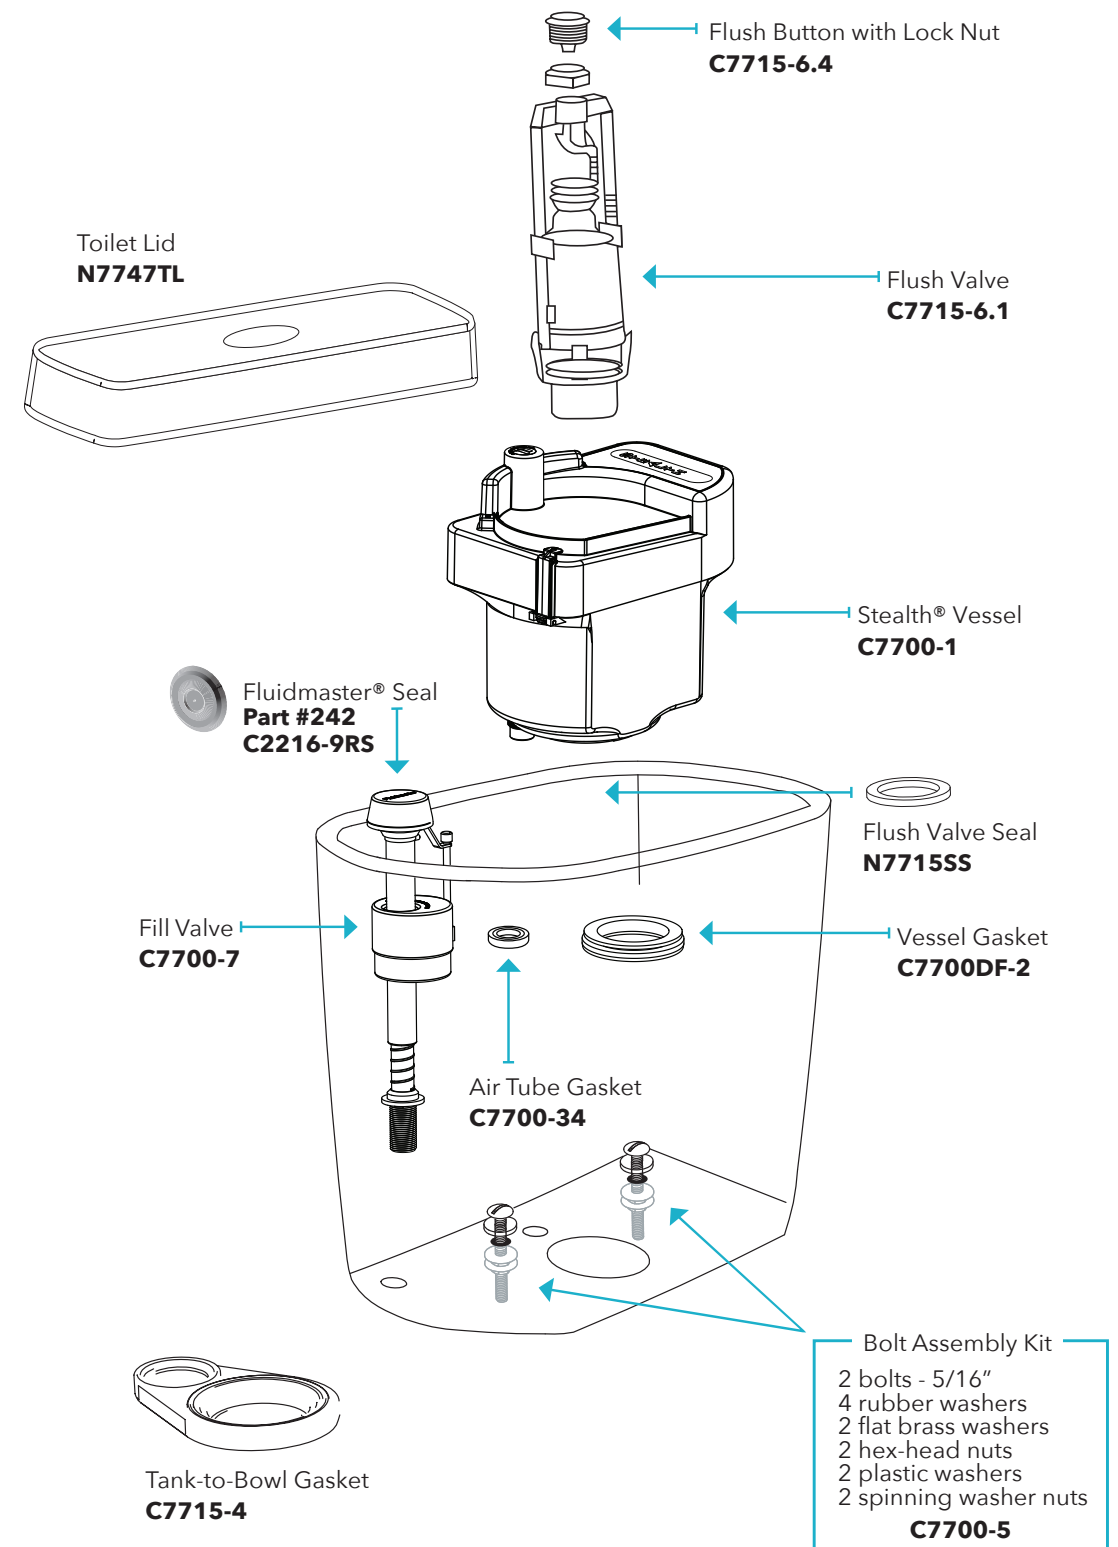

PHANTOM™

SINGLE FLUSH ELONGATED 12" N7747T