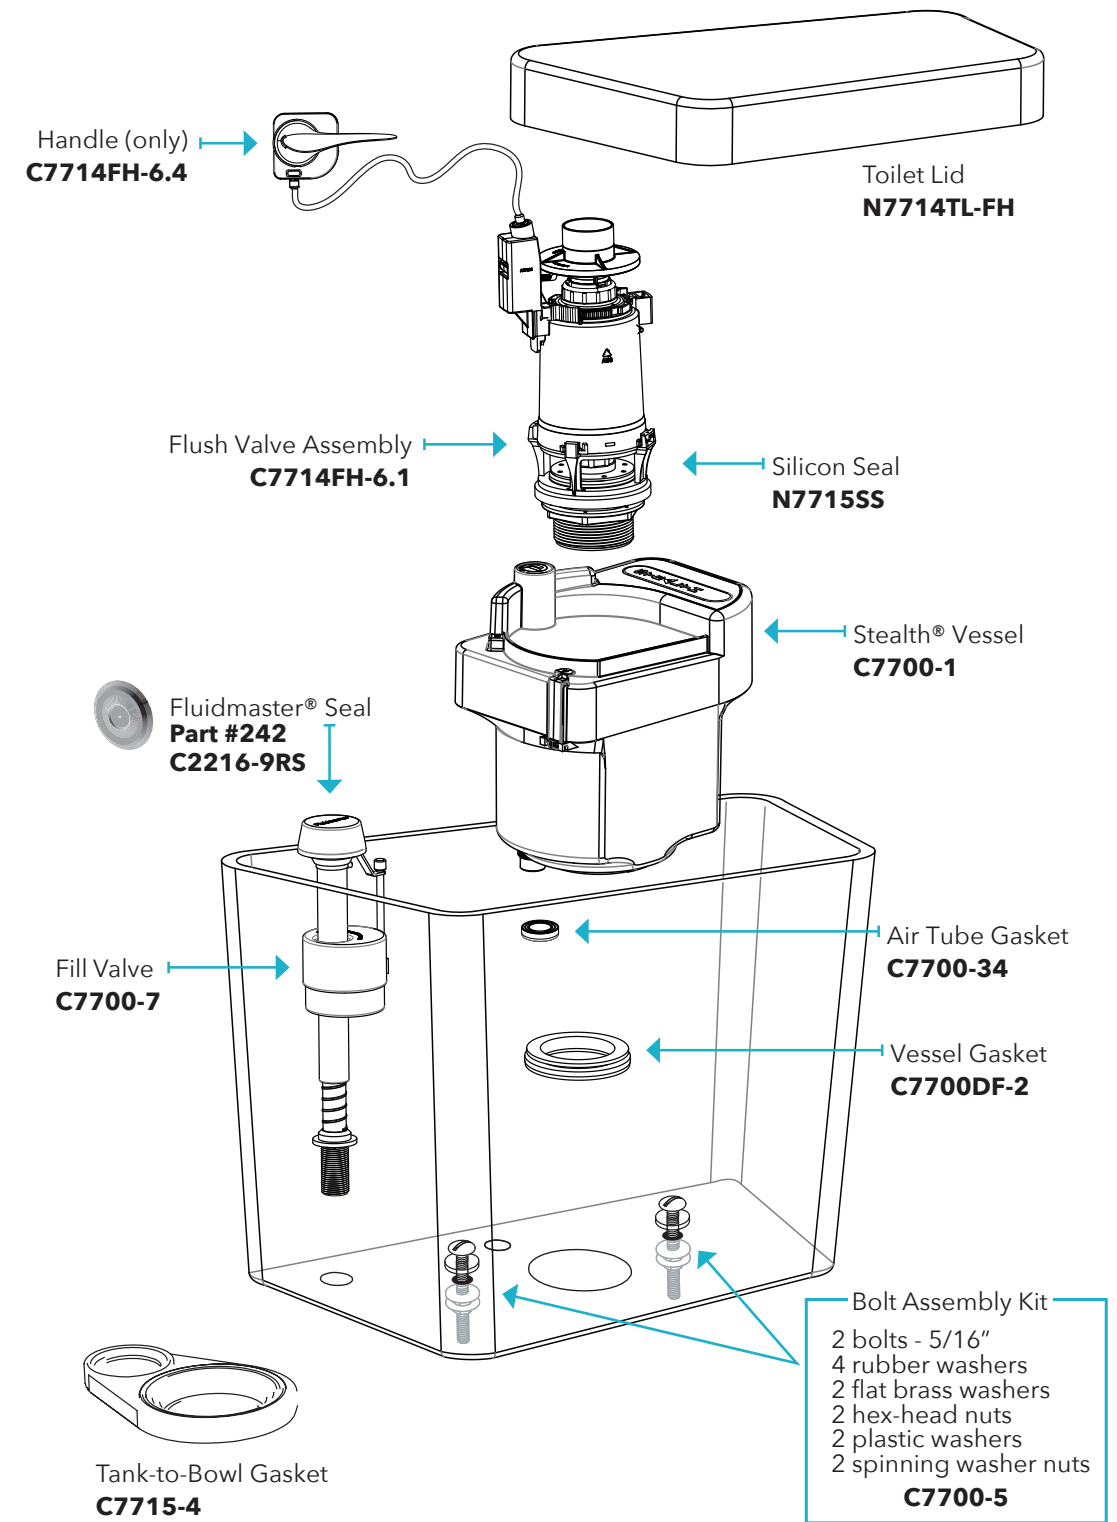

THE ORIGINAL™

SIDE HANDLE SINGLE FLUSH ROUND 12" N7714TFH