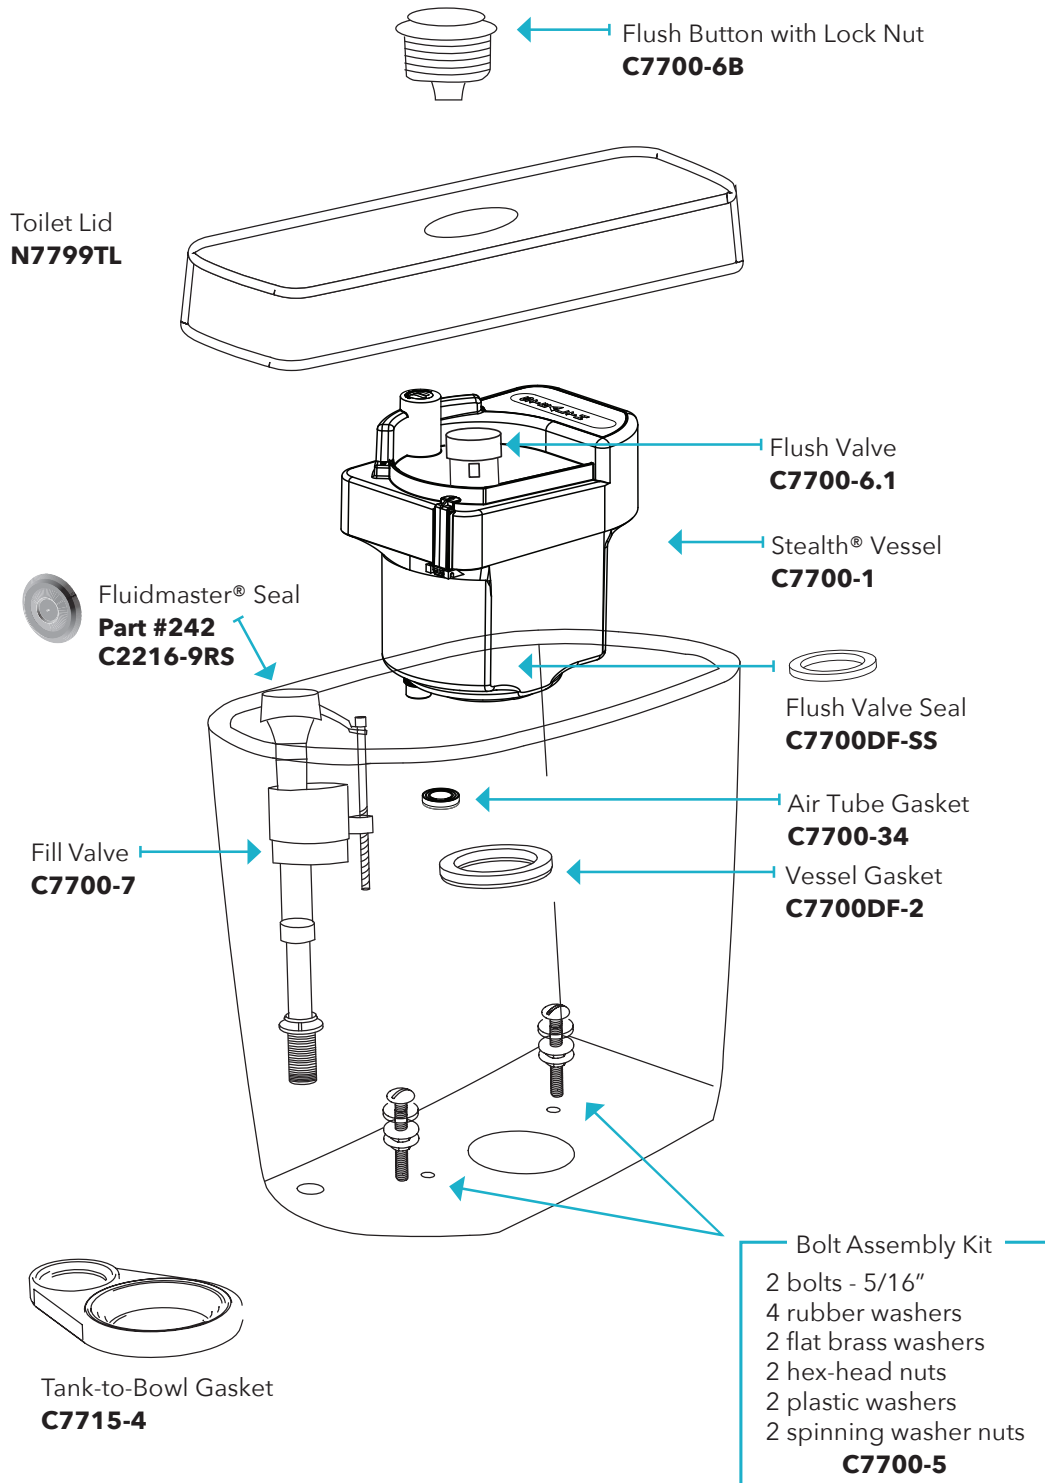

THE ORIGINAL™

REAR OUTLET SINGLE FLUSH ELONGATED 4" N7799T