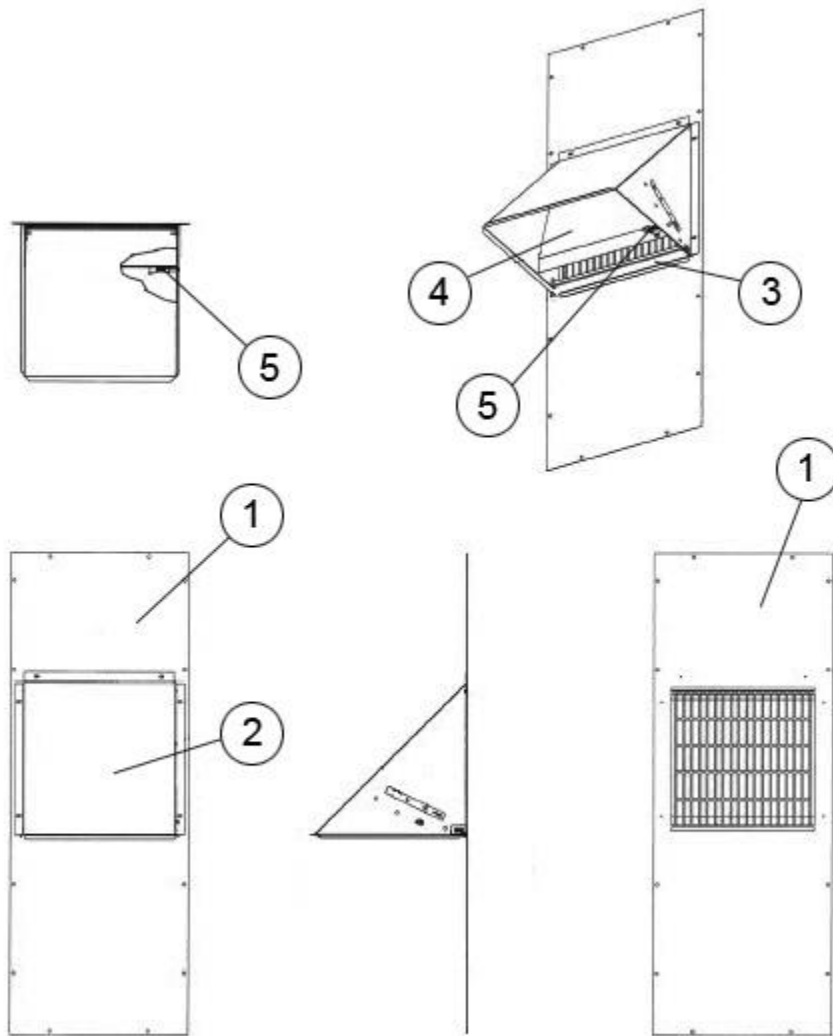

No.	Notes	Part Description	Part No.
1		Outside Air Panel	PD555449
2		Manual Hood	PD555450
3		Base Support	PD555451
4		Relief Blade	PD955777
5		Latch	PD644075
		Gasket	PD687034
		Hardware Bag	PD955778

RXRF-ADA1 Assembly