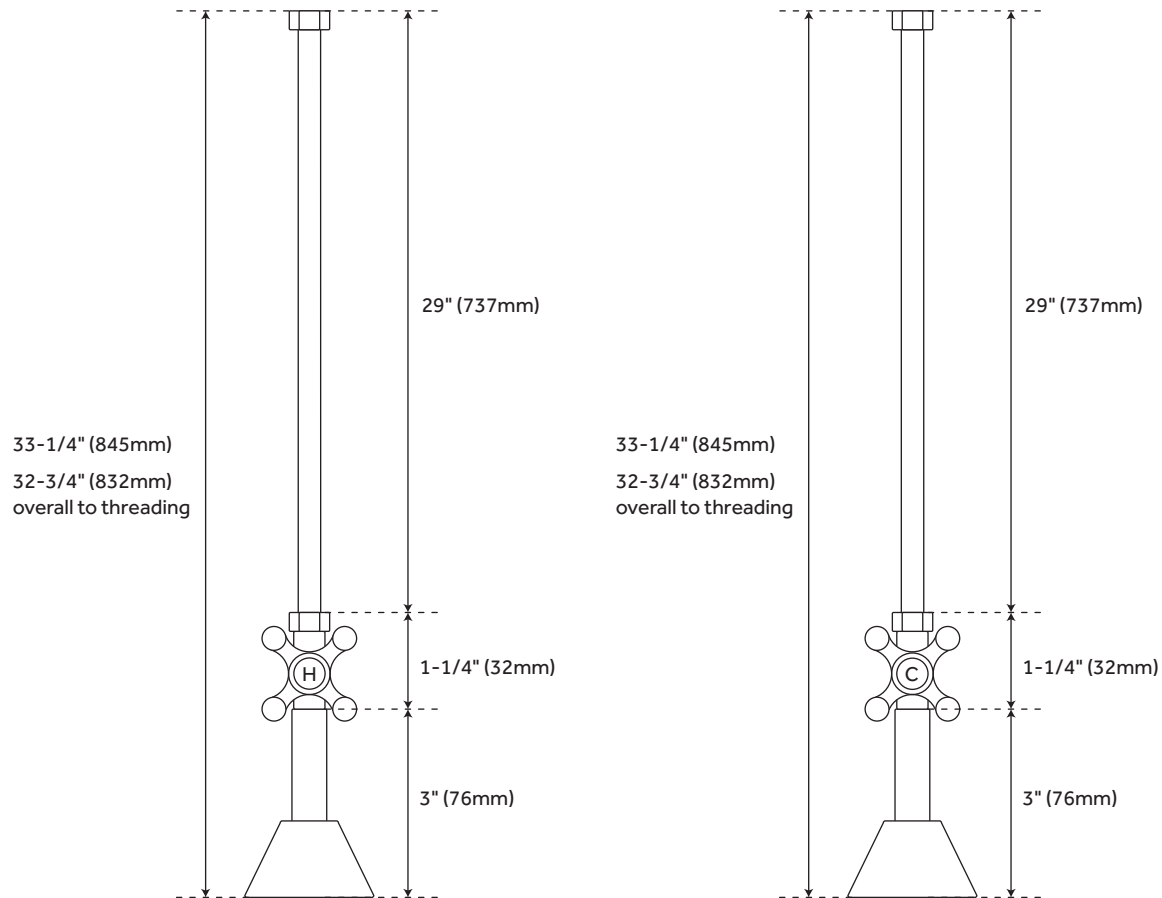

# DECK-MOUNT

TUB SUPPLY WITH CROSS HANDLE STOPS FOR THREADED PIPE

SKU: 900523

## FEATURES

Material: Brass

Length: 33-1/4"

Straight water supply lines with four ball cross-handle valves for deck or rim mount faucets

Includes 1/2" OD water lines, retainers, seals, valves and heavy cast bell type floor flanges