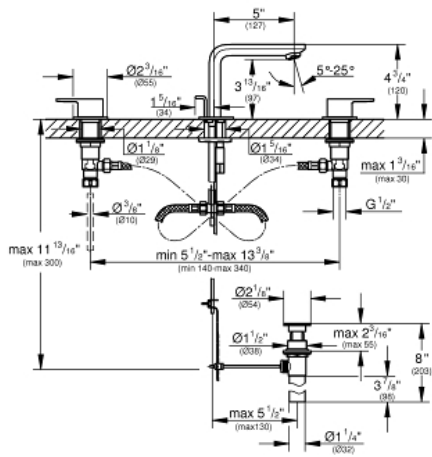

LINEARE
8" Widespread Two-Handle
Bathroom Faucet M-Size

MODEL # 2057800A

Pure Freude
an Wasser

GROHE

Product Description:

LINEARE

8" Widespread Two-Handle Bathroom Faucet M-Size

Standard Specification:

- Metal lever handle
- 1/2" ceramic cartridge (90° turn)
- GROHE StarLight chrome finish
- GROHE AquaGuide adjustable flow control
- GROHE QuickFix rapid installation system
- Spout with flow control
- Includes waste-set drain assembly
- Pressure resistant
- Flexible connection hoses between spout and side valves
- 1/2" x 7/16" union nut