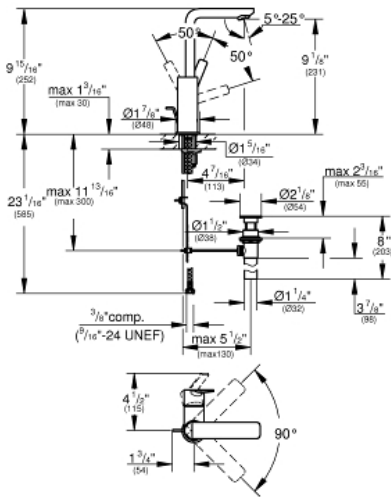

LINEARE Single-Handle Bathroom Faucet L- Size

MODEL # 23825ENA

Pure Freude
an Wasser

GROHE

Product Description:

LINEARE

Single-Handle Bathroom Faucet L-Size

Standard Specification:

- Single hole installation
- Metal lever handle
- **GROHE SilkMove** 28 mm ceramic cartridge
- With temperature limiter
- **GROHE StarLight** finish
- **GROHE AquaGuide** adjustable flow control
- **GROHE QuickFix** installation system
- Swivel tubular spout with flow control and stop limiter
- Includes waste-set drain assembly
- Flexible hose connections

Applicable Codes & Standards:

- Energy Policy Act of 1992
- NSF 61
- ASME A112.18.1/CSA B125.1
- US Federal and State material regulations
- EPA WaterSense®
- ICC/ANSI A117.1

Color:

- 23825ENA Brushed Nickel