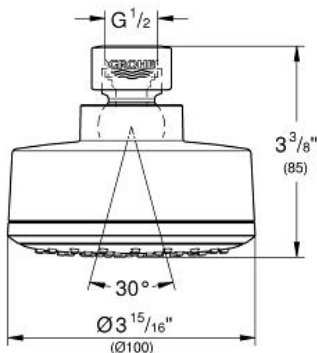

Product Description:
Shower Head 1 Spray

Standard Specification:

- Rain spray pattern (1 spray-rain)
- Rotating ball joint $\pm 15^\circ$
- 1/2" Connection thread
- GROHE EcoJoy 1.75 gpm (6.6 l/min) flow limiter
- GROHE DreamSpray perfect spray pattern
- GROHE StarLight chrome finish
- SpeedClean® anti-lime system
- Inner WaterGuide for a longer life
- Min. recommended pressure: 15 psi
- Max Flow Rate: 1.75 gpm (6.6 L/min)