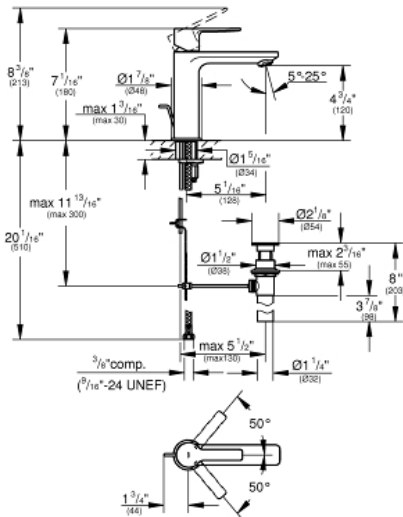

# LINEARE Single-Handle Bathroom Faucet S- Size

MODEL # 2379400A

Pure Freude  
an Wasser

**GROHE**

## Product Description:

**LINEARE**

**Single-Handle Bathroom Faucet S-Size**

## Standard Specification:

- Single hole installation
- Metal lever handle
- **GROHE SilkMove** 28 mm ceramic cartridge
- With temperature limiter
- **GROHE StarLight** chrome finish
- Includes waste-set drain assembly
- **GROHE AquaGuide** adjustable flow control
- Flexible hose connections
- **GROHE QuickFix** installation system