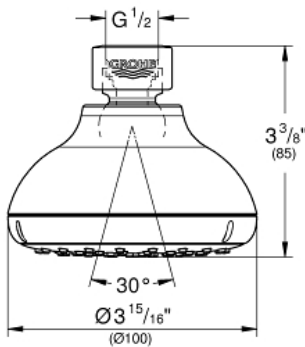

Product Description: Shower Head 1 Spray

Standard Specification:

- Rain spray pattern (1 spray-rain)
- Rotating ball joint $\pm 15^\circ$
- **GROHE EcoJoy** 1.5 gpm (5.7 l/min) flow restrictor
- **GROHE DreamSpray** perfect spray pattern
- **GROHE StarLight** chrome finish
- **SpeedClean**[®] anti-lime system
- Inner WaterGuide for a longer life
- Min. recommended pressure: 15 psi
- Max Flow Rate: 1.5 gpm (5.7 L/min)