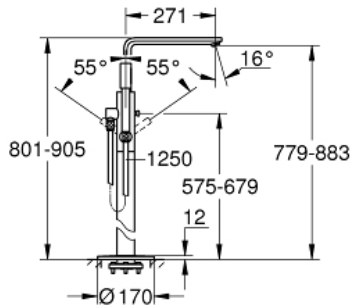

LINEARE
Single-Handle Bathtub Faucet
MODEL # 23792001

Pure Freude
an Wasser

GROHE

Product Description:
LINEARE
Single-Handle Bathtub Faucet

Standard Specification:

- GROHE SilkMove 35 mm ceramic cartridge
- With temperature limiter
- GROHE StarLight chrome finish
- Automatic diverter: bath/shower
- Spout with flow control
- 1/2" Integrated non-return valve in the shower outlet
- With shower holder
- Hand shower Sena Stick (26 465)
- 49" SilverFlex shower hose (28 362 000)
- Protected against backflow
- Min. recommended pressure: 15 psi