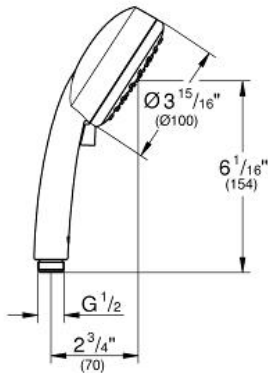

Product Description:
Handshower 2 Sprays

Standard Specification:

- 2 Adjustable spray patterns: Rain, Jet
- GROHE EcoJoy 1.5 gpm (5.7 l/min) flow restrictor
- GROHE DreamSpray perfect spray pattern
- GROHE StarLight chrome finish
- SpeedClean® anti-lime system
- Inner WaterGuide for a longer life
- Universal mounting system (fits all standard shower hoses)
- Min. recommended pressure: 15 psi