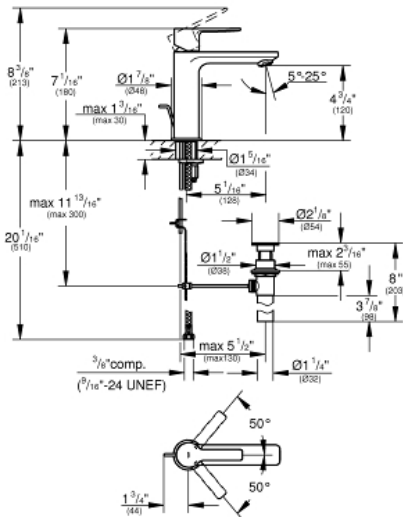

LINEARE  
Single-Handle Bathroom Faucet S-  
Size

MODEL # 23794ENA

Pure Freude  
an Wasser

GROHE

**Product Description:**

LINEARE

Single-Handle Bathroom Faucet S-Size

**Standard Specification:**

- Single hole installation
- Metal lever handle
- **GROHE SilkMove** 28 mm ceramic cartridge
- With temperature limiter
- **GROHE StarLight** finish
- Includes waste-set drain assembly
- **GROHE AquaGuide** adjustable flow control
- Flexible hose connections
- **GROHE QuickFix** installation system

**Applicable Codes & Standards:**

- Energy Policy Act of 1992
- NSF 61
- ASME A112.18.1/CSA B125.1
- US Federal and State material regulations
- EPA WaterSense®
- ICC/ANSI A117.1

**Color:**

- 23794ENA Brushed Nickel