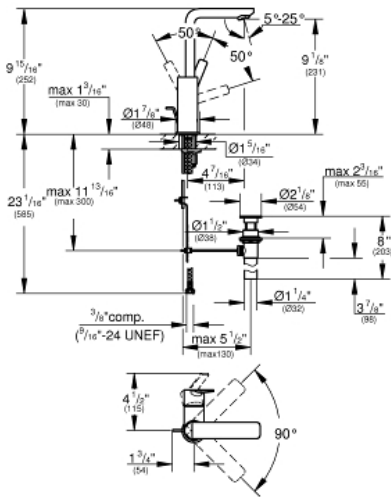

LINEARE Single-Handle Bathroom Faucet L- Size

MODEL # 2382500A

Pure Freude
an Wasser

GROHE

Product Description:

LINEARE

Single-Handle Bathroom Faucet L-Size

Standard Specification:

- Single hole installation
- Metal lever handle
- **GROHE SilkMove** 28 mm ceramic cartridge
- With temperature limiter
- **GROHE StarLight** chrome finish
- **GROHE AquaGuide** adjustable flow control
- **GROHE QuickFix** installation system
- Swivel tubular spout with flow control and stop limiter
- Includes waste-set drain assembly
- Flexible hose connections

Applicable Codes & Standards:

- Energy Policy Act of 1992
- NSF 61
- ASME A112.18.1/CSA B125.1
- US Federal and State material regulations
- EPA WaterSense®
- ICC/ANSI A117.1

Color:

- 2382500A StarLight Chrome