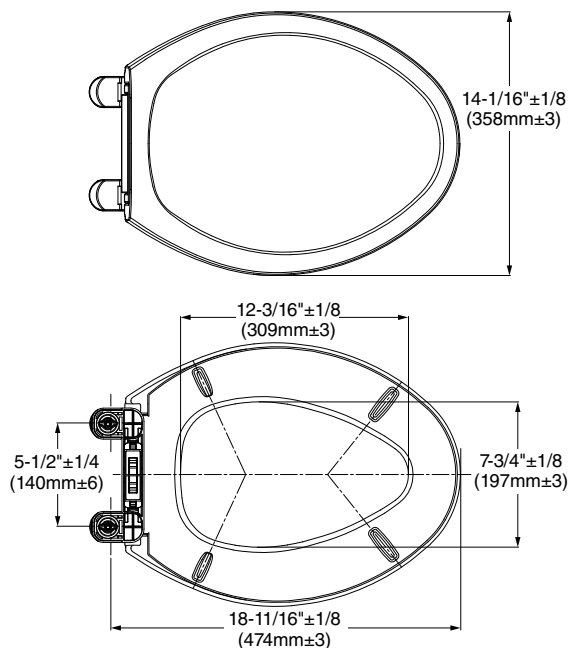

SHOWN: CONVENIENT
SLOW CLOSE FEATURE

To Be Specified:

- Color: 020 White 021 Bone 222 Linen

SHOWN: UNIQUE EASY LIFT OFF FEATURE

1. Installed

2. Open the hinge cover

3. Pull the seat towards you

4. Remove

EVERCLEAN®

5321A.65CT Champion Slow Close
Elongated Toilet Seat

5320B.65CT Champion Slow Close
Round Front Toilet Seat