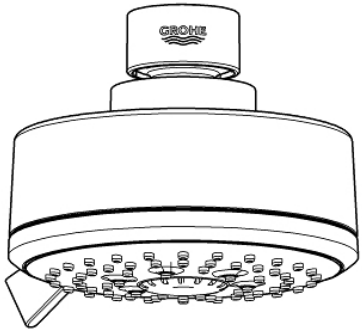

NEW TEMPESTA
COSMOPOLITAN 100
Shower Head 4 Sprays
MODEL # 26043A01

Pure Freude
an Wasser

GROHE

Product Description:
NEW TEMPESTA COSMOPOLITAN 100
Shower Head 4 Sprays

Standard Specification:

- 4 Sprays: GROHE Rain O², Rain, Massage and Jet
- Rotating ball joint ± 15°
- 1/2" Connection thread
- GROHE EcoJoy 1.75 gpm (6.6 l/min) flow limiter
- GROHE DreamSpray perfect spray pattern
- GROHE StarLight finish
- SpeedClean anti-lime system
- Inner WaterGuide for a longer life
- Max Flow Rate: 1.75 gpm (6.6 L/min)
- Min. recommended pressure: 15 psi (1.0 bar)