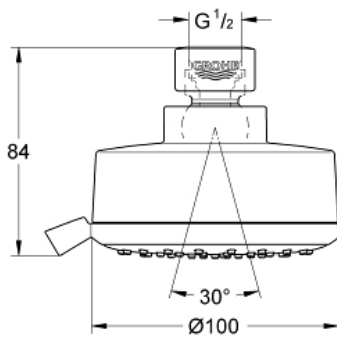

NEW TEMPESTA
COSMOPOLITAN 100
Shower Head 4 Sprays
MODEL # 26043A01

Pure Freude
an Wasser

GROHE

Product Description:
NEW TEMPESTA COSMOPOLITAN 100
Shower Head 4 Sprays

Standard Specification:

- 4 Sprays: GROHE Rain O², Rain, Massage and Jet
- Rotating ball joint ± 15°
- 1/2" Connection thread
- GROHE EcoJoy 1.75 gpm (6.6 l/min) flow limiter
- GROHE DreamSpray perfect spray pattern
- GROHE StarLight finish
- SpeedClean anti-lime system
- Inner WaterGuide for a longer life
- Max Flow Rate: 1.75 gpm (6.6 L/min)
- Min. recommended pressure: 15 psi (1.0 bar)