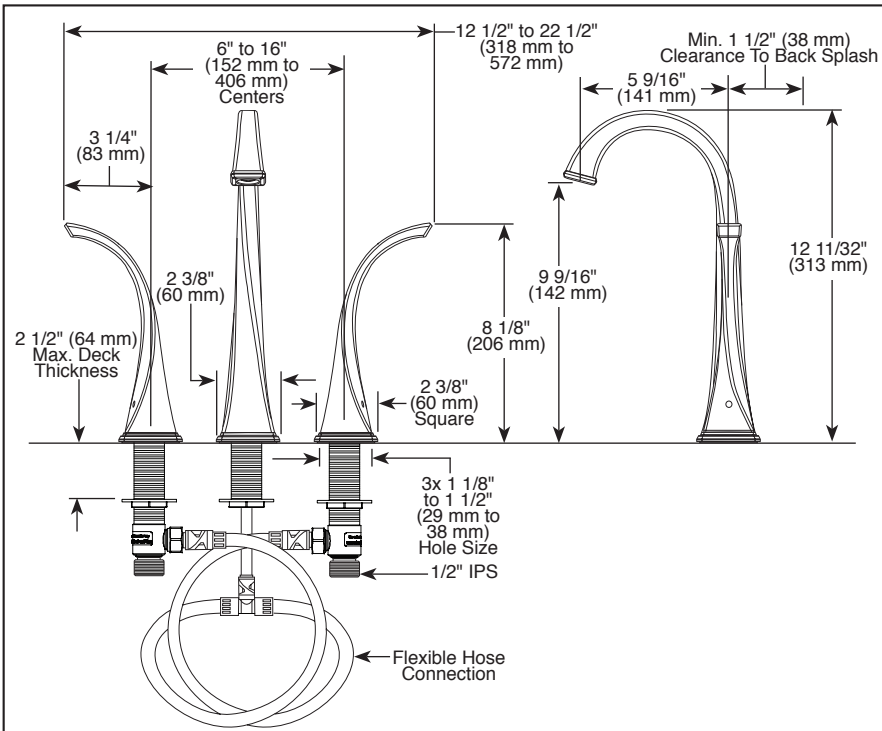

BRIZO®

WIDESPREAD VESSEL LAVATORY FAUCETS

- Virage® Bath Collection
- Two Handle Widespread Deck Mount

STANDARD SPECIFICATIONS:

- Max. 1.5 gpm @ 60 psi, 5.7 L/min @ 414 kPa
- Max. (ECO models only) 1.2 gpm @ 60 psi, 4.54 L/min @ 414 kPa
- Three hole mount
- Control mechanism shall be of the rotating ceramic cylinder type with 90° (1/4 turn) rotation
- Metal grid strainer with overflow included

WARRANTY

- Lifetime limited warranty on parts (other than electronic parts and batteries) and finishes: or, for commercial users, for 5 years from date of purchase.
- 5 year limited warranty on electronic parts (other than batteries); or, for commercial users, for 1 year from the date of purchase. No warranty is provided on batteries.

COMPLIES WITH:

- ASME A112.18.1 / CSA B125.1
- ASME A112.18.2 / CSA B125.2
- Indicates compliance to ICC/ANSI A117.1
- EPA WaterSense®
- Verified compliant with .25% weighted average Pb content regulations.

RP72411▲ Grid Strainer Drain less overflow holes	RP72413▲ Push Button Drain less overflow holes 2 3/4" (70 mm) Dia.	RP81627▲ Push Button Drain less overflow holes 1 5/8" (41 mm) Dia.
RP72412▲ Grid Strainer Drain (Included) with overflow holes	RP72414▲ Push Button Drain with overflow holes 2 3/4" (70 mm) Dia.	RP81628▲ Push Button Drain with overflow holes 1 5/8" (41 mm) Dia.

▲ Designate Proper Finish Suffix