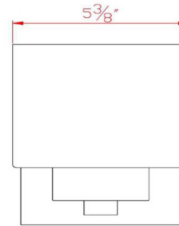

Dove Creek I-Light Wall Light  
Satin Nickel

**SPECIFICATIONS**

<b>MOUNTING:</b>	Wall Mount	<b>LED BRIGHTNESS (LUMENS):</b>	N/A
<b>SLOPED CEILING ADAPTABLE:</b>	No	<b>LED COLOR CORRELATED TEMPERATURE (CCT):</b>	N/A
<b>LAMP TYPE 1:</b>	1 lamp 60W Incandescent A19	<b>LED COLOR RENDERING INDEX (CRI):</b>	N/A
<b>BULB INCLUDED:</b>	No	<b>LED EFFICACY:</b>	N/A
<b>WATTS PER BULB:</b>	60W	<b>LED AVERAGE RATED LIFE:</b>	N/A
<b>TOTAL WATTAGE:</b>	60W	<b>ENERGY EFFICIENT:</b>	No
<b>DIMMABLE:</b>	Yes	<b>LIGHTING AMPS:</b>	N/A
<b>MATERIAL CONSTRUCTION:</b>	Steel	<b>VOLTAGE:</b>	120V
<b>ASSEMBLED DIMENSIONS:</b>	6.5" H x 5.38" L x 6" D		
<b>WEIGHT:</b>	1.80 lbs.		
<b>BACKPLATE DIMENSIONS:</b>	4.92" H x 5.375" W		
<b>CANOPY/PLATE DIMENSIONS:</b>	N/A		
<b>GLASS/SHADE DIMENSIONS:</b>	4.4" H x 5.4" L x 3.8" D		
<b>GLASS/SHADE MATERIAL:</b>	Glass		
<b>GLASS/SHADE TYPE:</b>	Frosted		
<b>GLASS/SHADE COLOR:</b>	White		