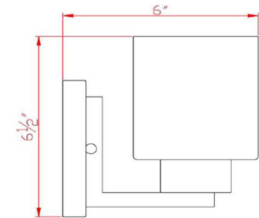

Dove Creek I-Light Wall Light  
Satin Nickel

**SPECIFICATIONS**

<b>MOUNTING:</b>	Wall Mount	<b>LED BRIGHTNESS (LUMENS):</b>	N/A
<b>SLOPED CEILING ADAPTABLE:</b>	No	<b>LED COLOR CORRELATED TEMPERATURE (CCT):</b>	N/A
<b>LAMP TYPE 1:</b>	1 lamp 60W Incandescent A19	<b>LED COLOR RENDERING INDEX (CRI):</b>	N/A
<b>BULB INCLUDED:</b>	No	<b>LED EFFICACY:</b>	N/A
<b>WATTS PER BULB:</b>	60W	<b>LED AVERAGE RATED LIFE:</b>	N/A
<b>TOTAL WATTAGE:</b>	60W	<b>ENERGY EFFICIENT:</b>	No
<b>DIMMABLE:</b>	Yes	<b>LIGHTING AMPS:</b>	N/A
<b>MATERIAL CONSTRUCTION:</b>	Steel	<b>VOLTAGE:</b>	120V
<b>ASSEMBLED DIMENSIONS:</b>	6.5" H x 5.38" L x 6" D		
<b>WEIGHT:</b>	1.80 lbs.		
<b>BACKPLATE DIMENSIONS:</b>	4.92" H x 5.375" W		
<b>CANOPY/PLATE DIMENSIONS:</b>	N/A		
<b>GLASS/SHADE DIMENSIONS:</b>	4.4" H x 5.4" L x 3.8" D		
<b>GLASS/SHADE MATERIAL:</b>	Glass		
<b>GLASS/SHADE TYPE:</b>	Frosted		
<b>GLASS/SHADE COLOR:</b>	White		