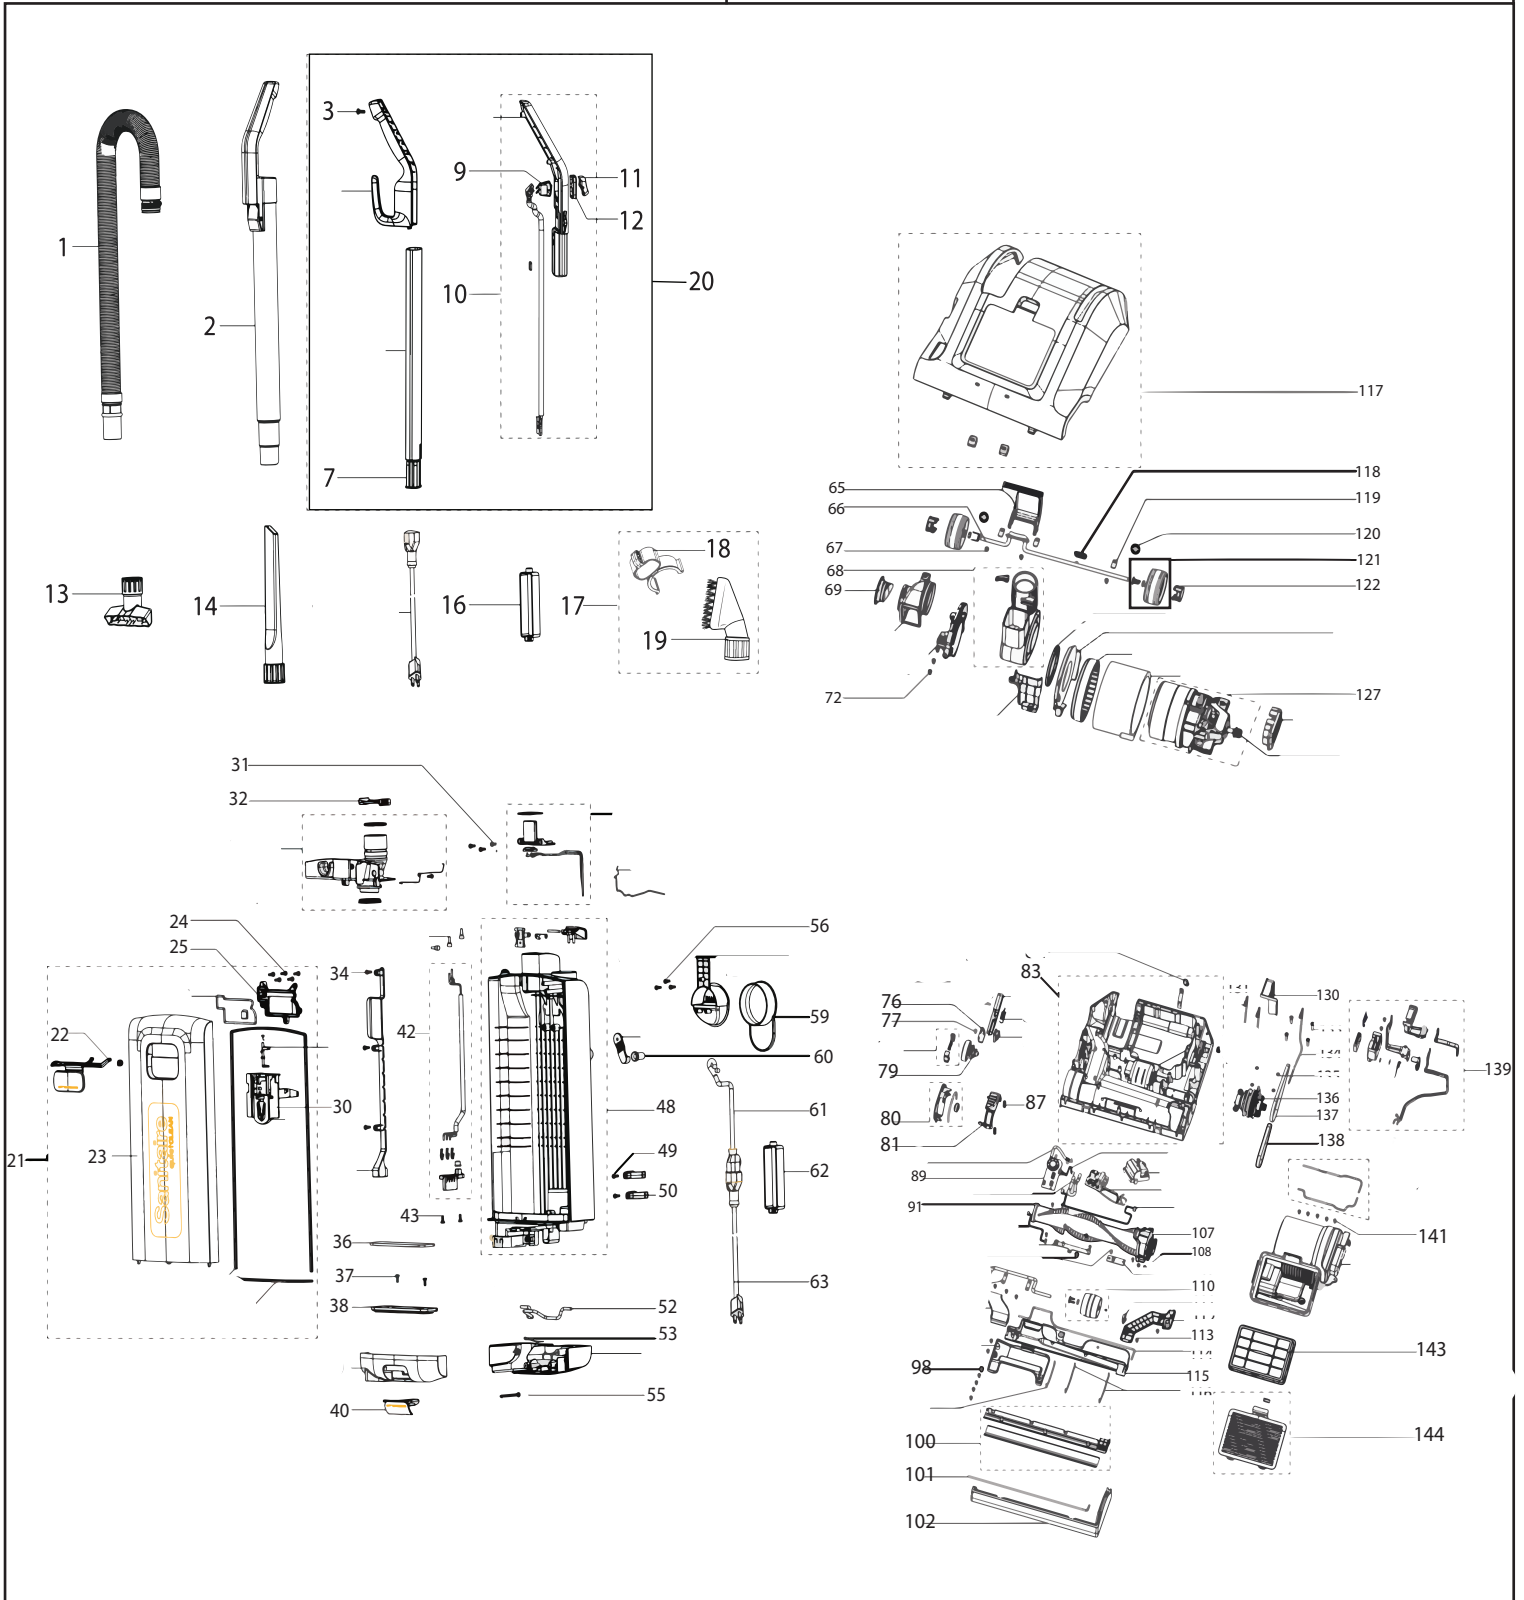

EON Quiet Clean Upright Vacuum

SC5500B

Issued: 2018

Revised:

© 2018 BISSELL Homecare, Inc.

EON Quiet Clean Upright Vacuum

Sanitaire

SC5500B

KEY	PART #	DESCRIPTION
1	A07535101	Hose Assembly
2	A03787701	Wand Assy
3	162194	SCREW PACKAGE
7	A03786901	Plug - Handle
9	A03785101	Switch
10	A07521301	Handle Cover Assembly
11	A03784901	Cap - Switch Button
12	A03868301	Frame - Switch Button
13	A07514801	Square Brush Assembly
14	A03802701	Crevise Tool
16	A03840301	Cord Lock
17	17379SAN	DUSTING BRUSH & HOLDER KIT
18	A05881801	Holder - Dusting Brush
19	A05924601	Dusting Brush
20	A07520901	COMPLETE HANDLE ASSEMBLY
21	A07522601	Front Cover Assembly
22	A03800301	Dust Bag Release Button
23	A03801001	Upper Body Cover
24	162194	SCREW PACKAGE
25	A03800101	Cover - DB Release Button
30	A03800601	Bracket - Dust Bag
31	162194	SCREW PACKAGE
32	A03802601	Hose Retainer Ring
34	162194	SCREW PACKAGE
36	A03831201	Pre-Motor Foam
37	162194	SCREW PACKAGE
38	A03831101	Frame - Foam Filter
40	A03828301	Upper Body Release Button
42	A07531801	Lower Jumper Harness
43	162194	SCREW PACKAGE
48	A07521601	Back Cover Assembly
49	162194	SCREW PACKAGE
50	A03802801	Plastic Clip
52	A03828401	Upper Body Lock Rod
53	A03802901	Spring - Body Release Button
56	162194	SCREW PACKAGE
59	A03802501	Cord Hook
60	A03868601	Power Cord Sleeve
61	1624146	Cord, Power Cord - Pigtail grey
62	A03840301	Cord Lock
63	1624147	Cord, Cord - Commercial Ext grey
65	A03836401	Pedal - Handle Release
66	A03836201	Wheel Axle - Rear
67	162194	SCREW PACKAGE
68	A07497401	Swivel Assembly
69	A12683001	Cover - Clean Out
72	162194	SCREW PACKAGE
76	A04650501	Clamp - Height Adj Knob
77	162194	SCREW PACKAGE
79	A03841001	Knob - Height Adjust
80	A07495201	Brushroll Bearing & Cvr Assy
81	A03840401	Button - BR Release
83	A07503501	Base Assembly
87	5494310	SPRING PACKAGE
89	1623690	PCB - Drive Board
91	173691	Brushroll Assembly - Cartoned
98	162191	SCREW PACKAGE
100	A07496801	Soleplate Assembly
101	A04966301	Gasket - Front soleplate
102	A03841101	Guard - Front Furniture
107	A11106101	Brushroll Gear Assy
108	162191	SCREW PACKAGE
110	A07496401	Front Wheel Assembly
113	162194	SCREW PACKAGE
115	1627106	Bottom plate and Squeegee Assembly
117	A07511801	Hood Assembly
118	A03836601	Spring - Rear Wheel Axle
119	532014	AXLE CLAMP - PACKAGED
120	A03837101	Clip - Rear c
121	A07531301	Rear Wheel Assembly
122	A03836901	Cover - Rear Wheel
127	173721	Motor Assembly - Packaged
130	A03836001	Cover - Motor Pulley
136	A03871701	Clutch Assy
137	A03837901	Belt - Motor
138	A03838001	Belt - Brushroll
139	A07531501	Nozzle Connector Assembly
141	162191	SCREW PACKAGE
143	68904	Sanitaire Style HF-50 HEPA
144	A07531401	Exhaust Cover Assembly
XX	A04650601	Gasket - Clean Out Cover
XX	1627104	Bottom Plate
XX	1627105	Squeegee
XX	1627106	Bottom Plate and Squeegee Assembly

Issued:	August 24, 2021
Revised:	August 24, 2021
© 2021 BISSELL Homecare, Inc.