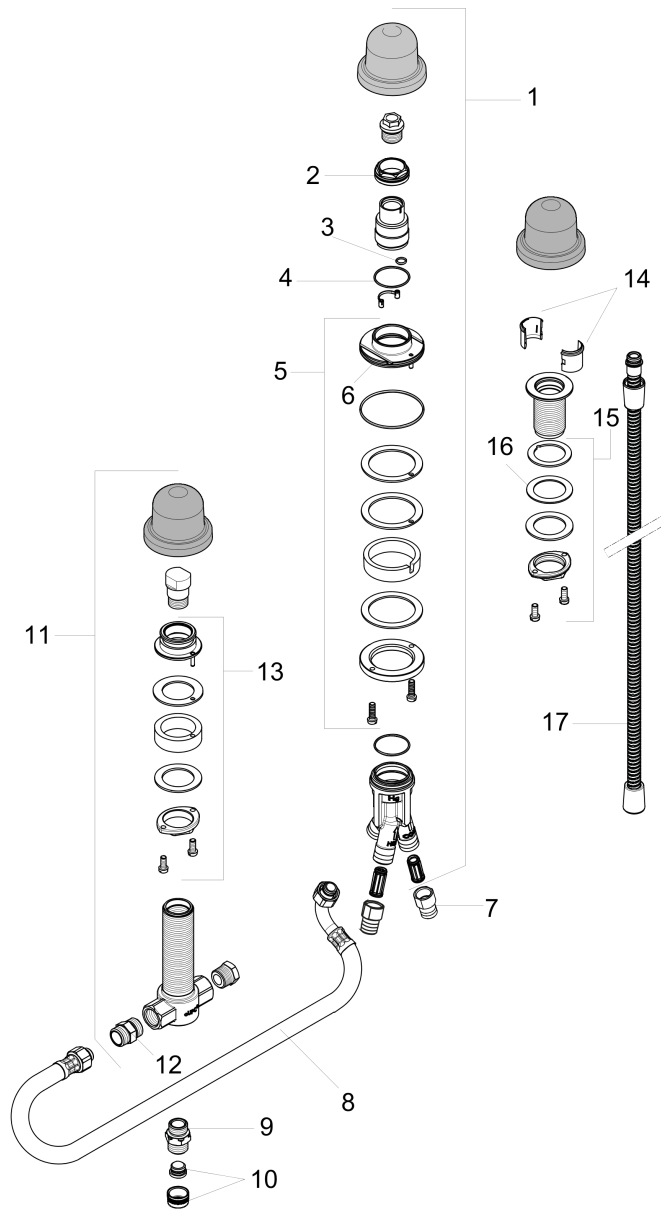

Rough, 3-Hole, Single-Lever Roman Tub Set

Finishes : n.a. Part no. : 13439181

Description

Features

- Ceramic cartridge

Item details

List Price \$ 247.00

Product image

Scale drawing

Rough, 3-Hole, Single-Lever Roman Tub Set
Finishes : n.a. Part no. : 13439181

Exploded drawing

Year of production: >01/18

Rough, 3-Hole, Single-Lever Roman Tub Set

Finishes : n.a. Part no. : 13439181

Spare parts list

Year of production: >01/18

Pos.	Description	Part no.	Price	PU
1	stop valve cpl.	95809000	-	1
2	nut	97209000	-	1
3	O-ring 9x1,5	98117000	-	1
4	O-ring 35x1,5	92114000	-	1
5	fixing set	95808000	-	1
6	O-ring 62x2	92226000	-	1
7	-	88746000	-	1
8	connection hose 800 mm G½ x G½	25963000	-	1
9	O-ring 17x2,5	98387000	-	1
10	plug	97568000	-	1
11	selector housing	96125000	-	1
12	connecting thread	97719000	-	1
13	fixing set for 4 hole bath mixer spout	96080000	-	1
14	insert for shower holder	96942000	-	1
15	fixing set (Ø 32)	13961000	-	1
16	lever collar	97548000	-	1
17	shower hose	97161000	-	1
a	Secuflexbox	28389000	-	1