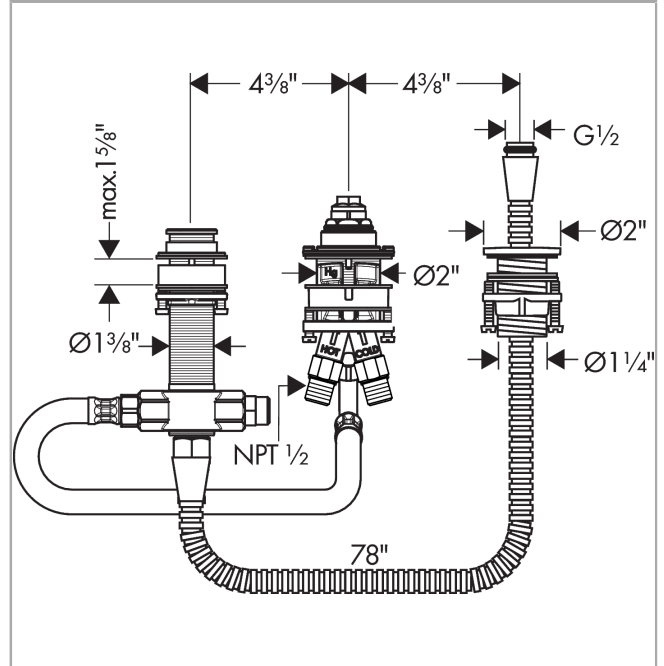

Rough, 3-Hole, Single-Lever Roman Tub Set

Finishes : n.a. Part no. : 13439181

Description

Features

- Ceramic cartridge

Item details

List Price \$ 247.00

Product image

Scale drawing

Rough, 3-Hole, Single-Lever Roman Tub Set
Finishes : n.a. Part no. : 13439181

Exploded drawing

Year of production: >01/18

Rough, 3-Hole, Single-Lever Roman Tub Set

Finishes : n.a. Part no. : 13439181

Spare parts list

Year of production: >01/18

Pos.	Description	Part no.	Price	PU
1	stop valve cpl.	95809000	-	1
2	nut	97209000	-	1
3	O-ring 9x1,5	98117000	-	1
4	O-ring 35x1,5	92114000	-	1
5	fixing set	95808000	-	1
6	O-ring 62x2	92226000	-	1
7	-	88746000	-	1
8	connection hose 800 mm G½ x G½	25963000	-	1
9	O-ring 17x2,5	98387000	-	1
10	plug	97568000	-	1
11	selector housing	96125000	-	1
12	connecting thread	97719000	-	1
13	fixing set for 4 hole bath mixer spout	96080000	-	1
14	insert for shower holder	96942000	-	1
15	fixing set (Ø 32)	13961000	-	1
16	lever collar	97548000	-	1
17	shower hose	97161000	-	1
a	Secuflexbox	28389000	-	1