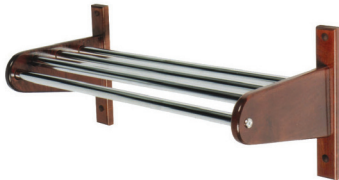

TFX Series Wood Coat Rack

- Zinc-plated hanging rod and interior top bars
- Custom width in 1" increments from 18" to 52"
- Available in 1" or 5/8" hanging rod
- Standard finishes: Light Oak, Dark Oak, Mahogany, Cherry Mahogany
- Custom stain finish available

Catalog Number: TFX, TFXMB