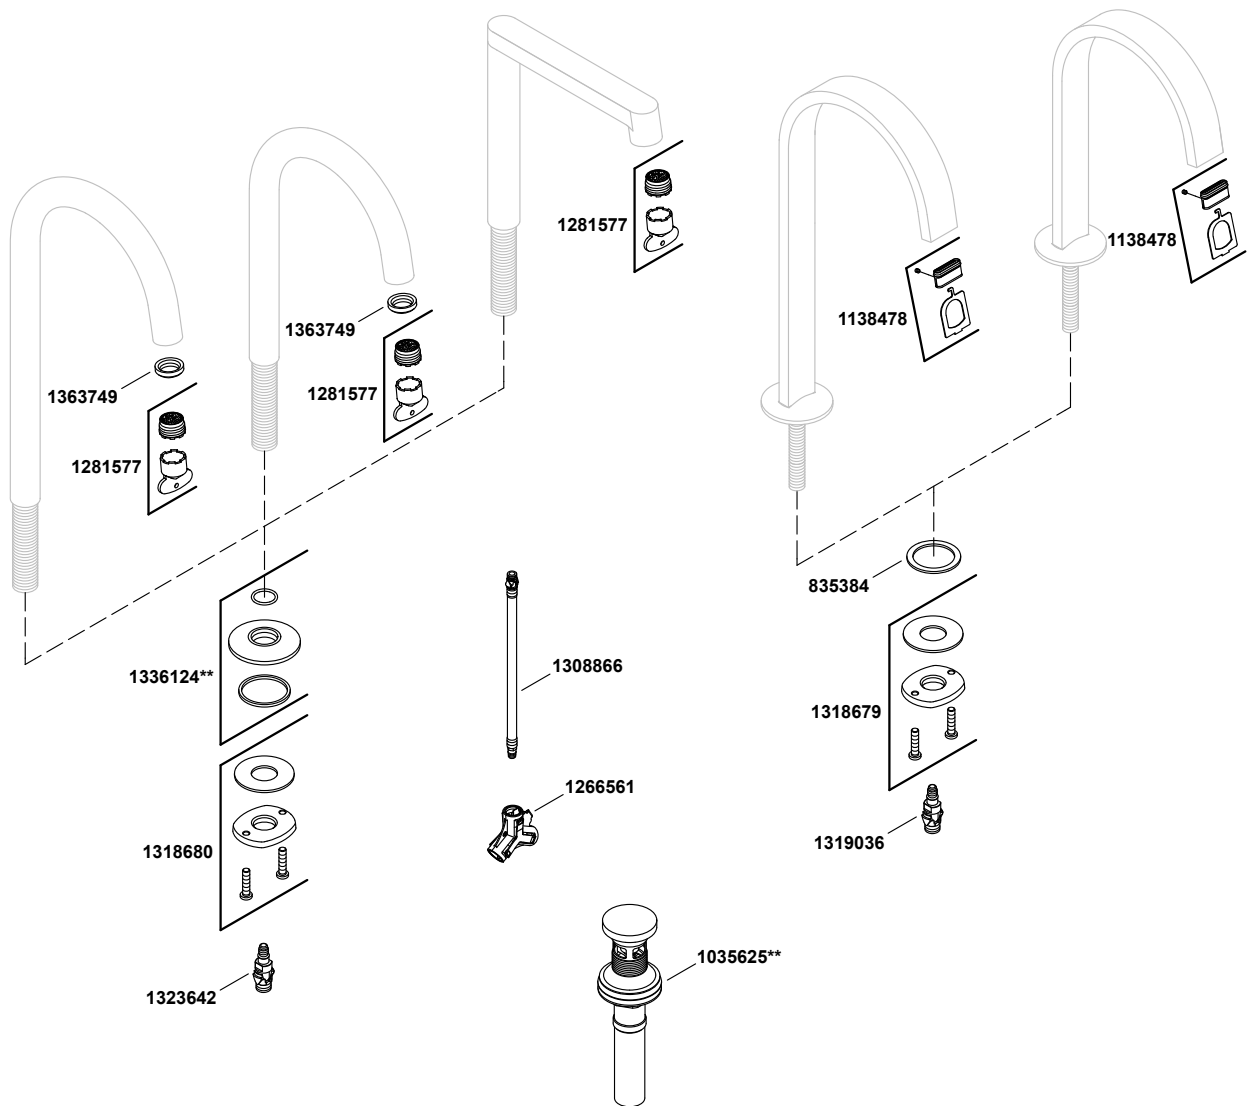

# Components™ Tall

Bathroom sink spout with Ribbon design  
K-77966-CP