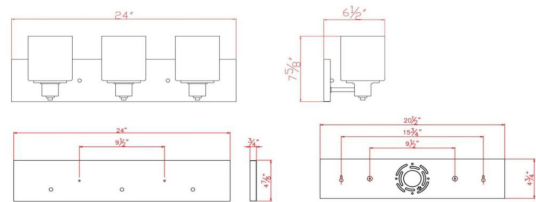

Dane 3-Light Vanity Light
Satin Nickel

SPECIFICATIONS

MOUNTING:	Wall Mount	LED BRIGHTNESS (LUMENS):	N/A
SLOPED CEILING ADAPTABLE:	No	LED COLOR CORRELATED TEMPERATURE (CCT):	N/A
LAMP TYPE 1:	3 lamps 60W Incandescent	LED COLOR RENDERING INDEX (CRI):	N/A
BULB INCLUDED:	No	LED EFFICACY:	N/A
WATTS PER BULB:	60W	LED AVERAGE RATED LIFE:	N/A
TOTAL WATTAGE:	180W	ENERGY EFFICIENT:	No
DIMMABLE:	Yes	LIGHTING AMPS:	N/A
MATERIAL CONSTRUCTION:	Steel	VOLTAGE:	120V
ASSEMBLED DIMENSIONS:	7.6" H x 24" L x 6.5" D		
WEIGHT:	4.80 lbs.		
BACKPLATE DIMENSIONS:	6.5" H x 24" W		
CANOPY/PLATE DIMENSIONS:	N/A		
GLASS/SHADE DIMENSIONS:	5.3" H x 4.75" L x 4.75" D		
GLASS/SHADE MATERIAL:	Glass		
GLASS/SHADE TYPE:	Frosted		
GLASS/SHADE COLOR:	White		