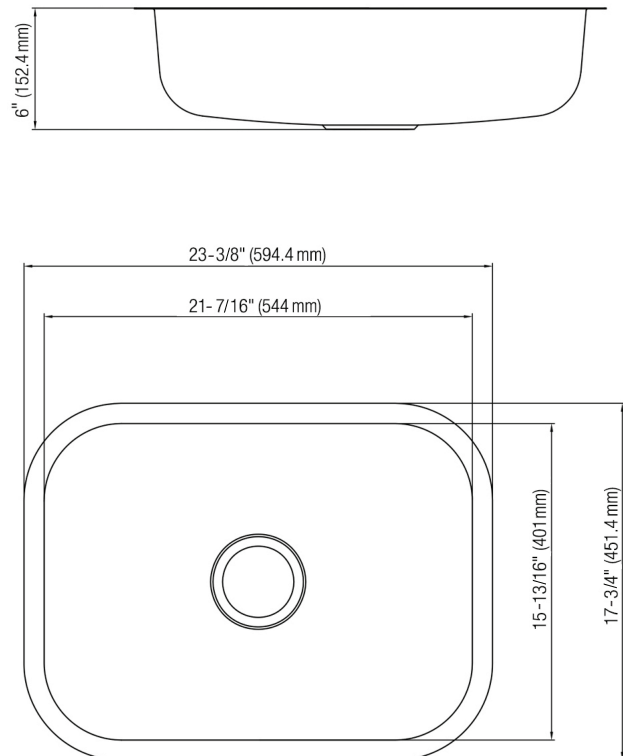

Specifications

PFUC301A6 – Plomosa Series Stainless Steel Sink

Product Features

- 18 gauge stainless steel
- Undermount
- Sink clips included
- Overall size: 23-3/8" x 17-3/4"
- Bowl size: 21-7/16" x 15-13/16"
- Bowl depth: 6"
- Drain diameter: 3-1/2"
- Under spray coating and pads for sound deadening and insulation

Model Numbers

PFUC301A6 23-3/8" x 17-3/4" 18GA 6" 1B SS SINK

PFUC301A6BULK 23-3/8" x 17-3/4" 18GA 6" 1B SS Sink-100 pack

ADA Installation

PFUC301A6

*All measurements are nominal. Please verify before actual installation.