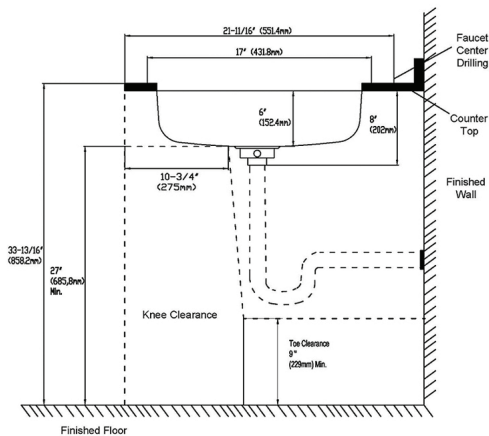

Specifications

PFUC301A6 – Plomosa Series Stainless Steel Sink

Product Features

- 18 gauge stainless steel
- Undermount
- Sink clips included
- Overall size: 23-3/8" x 17-3/4"
- Bowl size: 21-7/16" x 15-13/16"
- Bowl depth: 6"
- Drain diameter: 3-1/2"
- Under spray coating and pads for sound deadening and insulation

Model Numbers

PFUC301A6 23-3/8" x 17-3/4" 18GA 6" 1B SS SINK

PFUC301A6BULK 23-3/8" x 17-3/4" 18GA 6" 1B SS Sink-100 pack

ADA Installation

PFUC301A6

*All measurements are nominal. Please verify before actual installation.