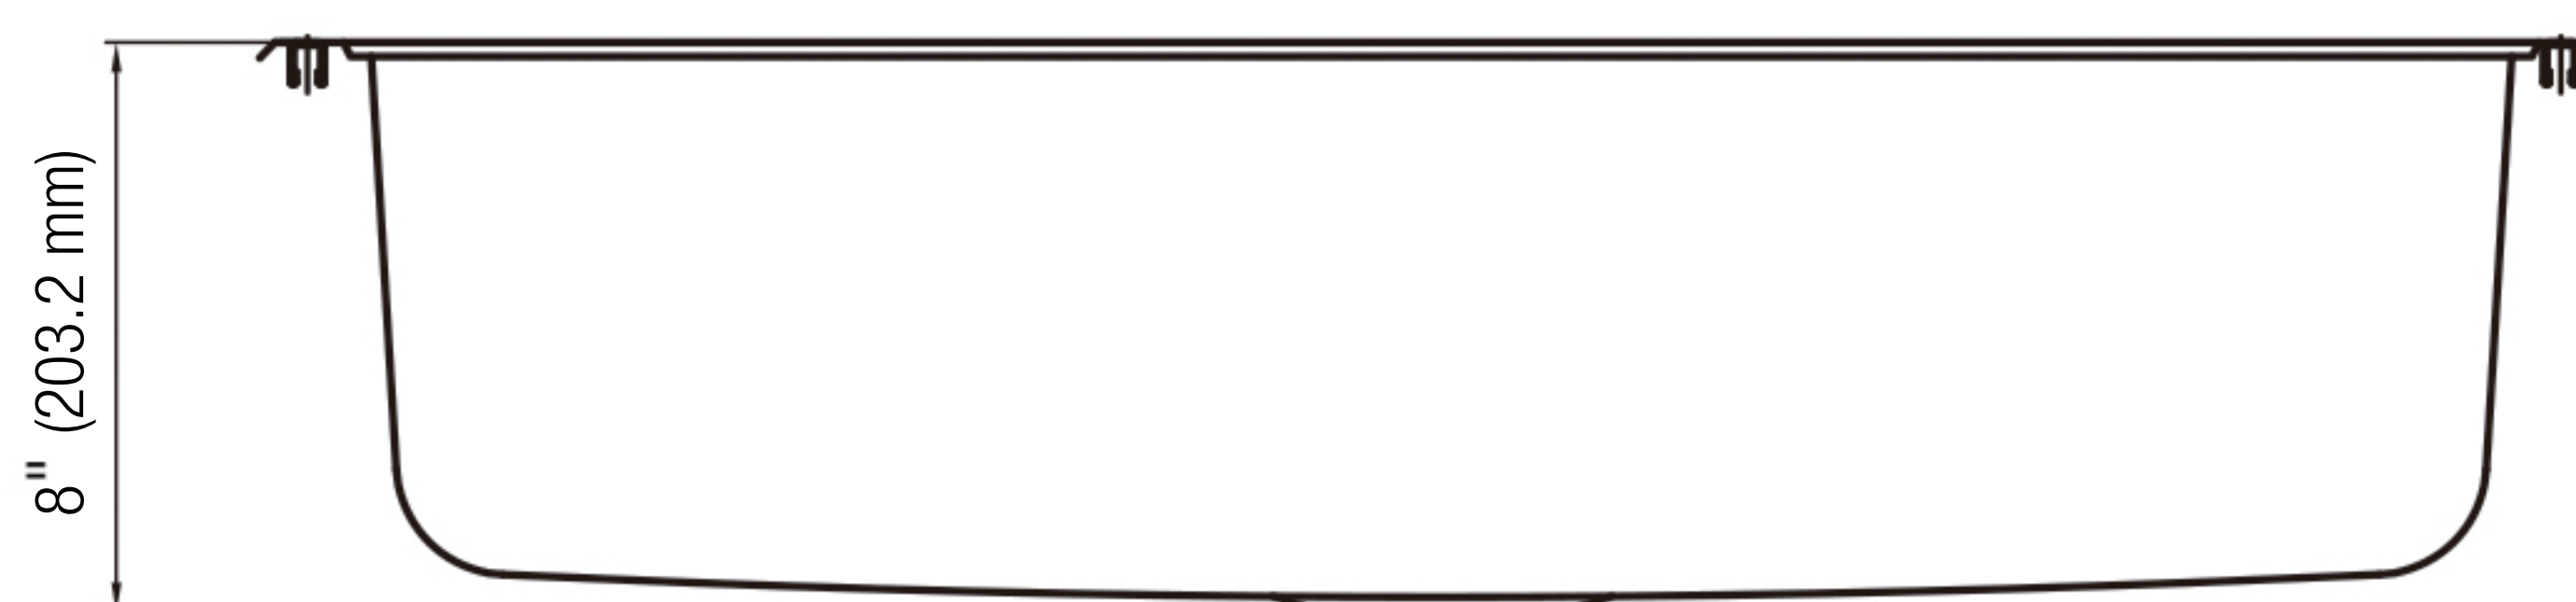

Product Specifications

*All measurements are nominal. Please verify before actual installation.

Warranty and Codes

This PROFLO stainless steel sink carries a limited lifetime warranty. In an effort to continually improve our products, we will make design changes from time to time. We reserve the right to ship newly designed product to fill any order unless it is agreed to in writing to do otherwise.

These products meet or exceed ASME/ANSI A112.19.3m.