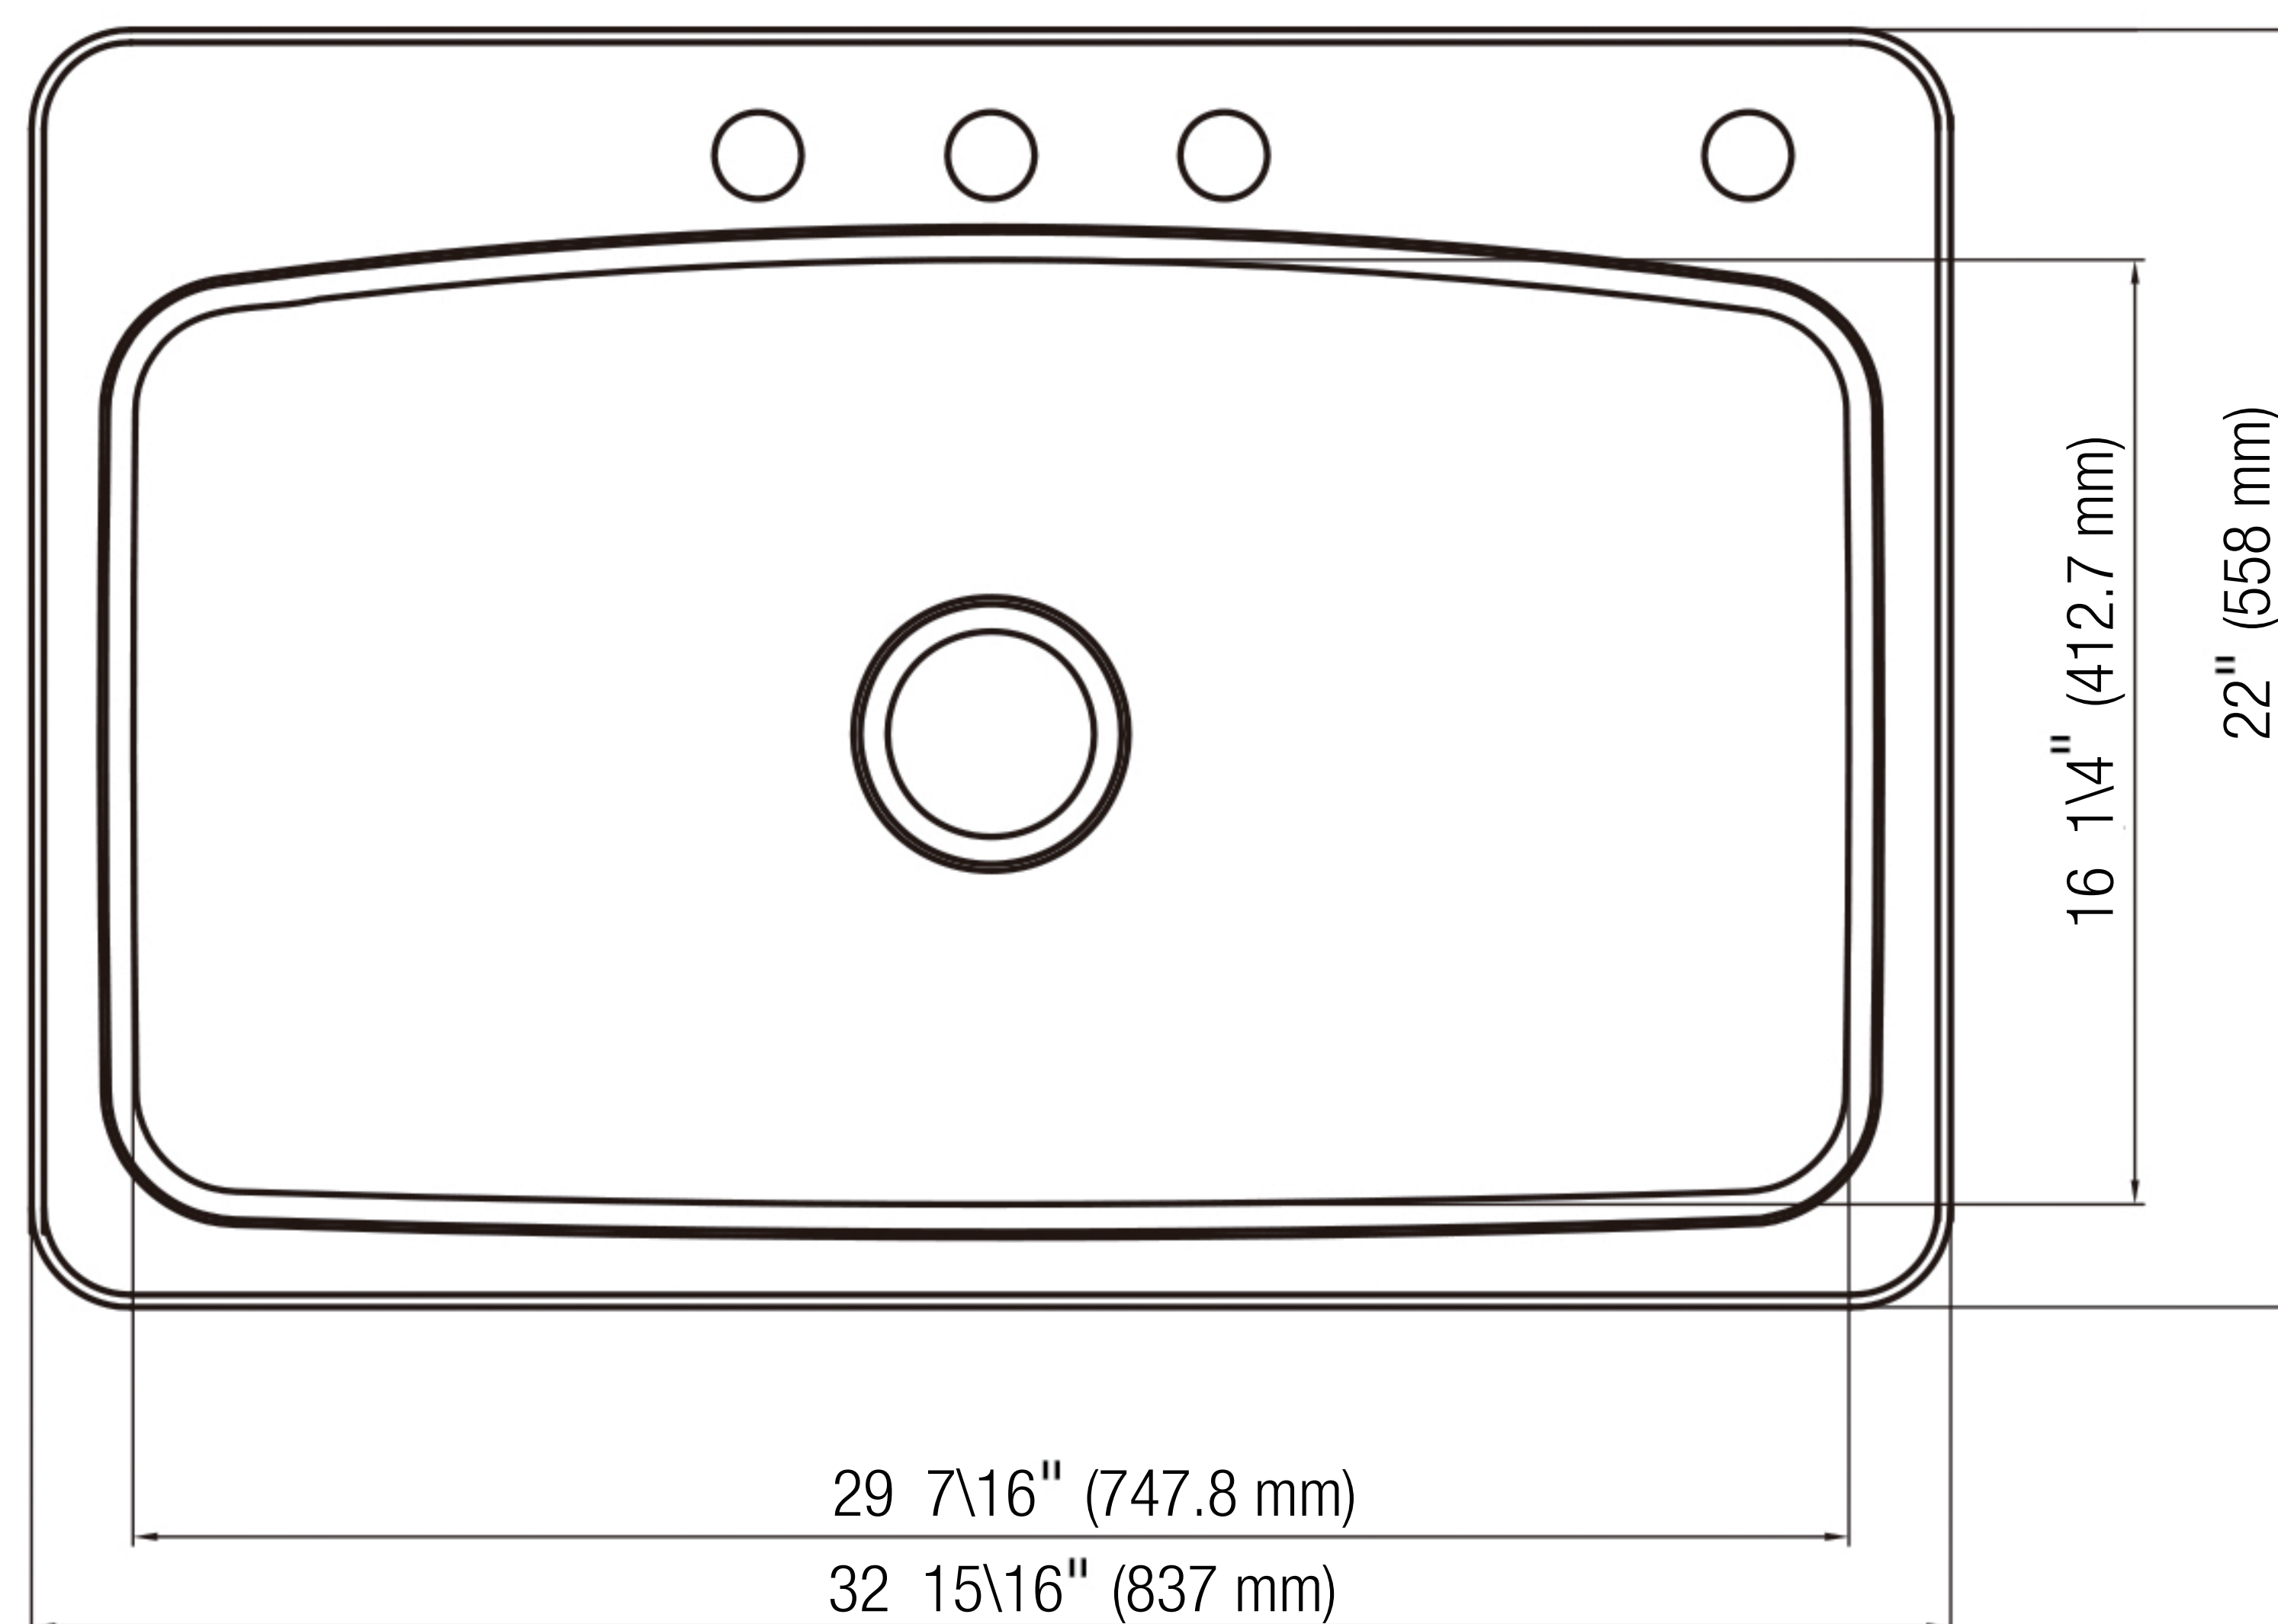

Product Specifications

*All measurements are nominal. Please verify before actual installation.

Warranty and Codes

This PROFLO stainless steel sink carries a limited lifetime warranty. In an effort to continually improve our products, we will make design changes from time to time. We reserve the right to ship newly designed product to fill any order unless it is agreed to in writing to do otherwise.

These products meet or exceed ASME/ANSI A112.19.3m.