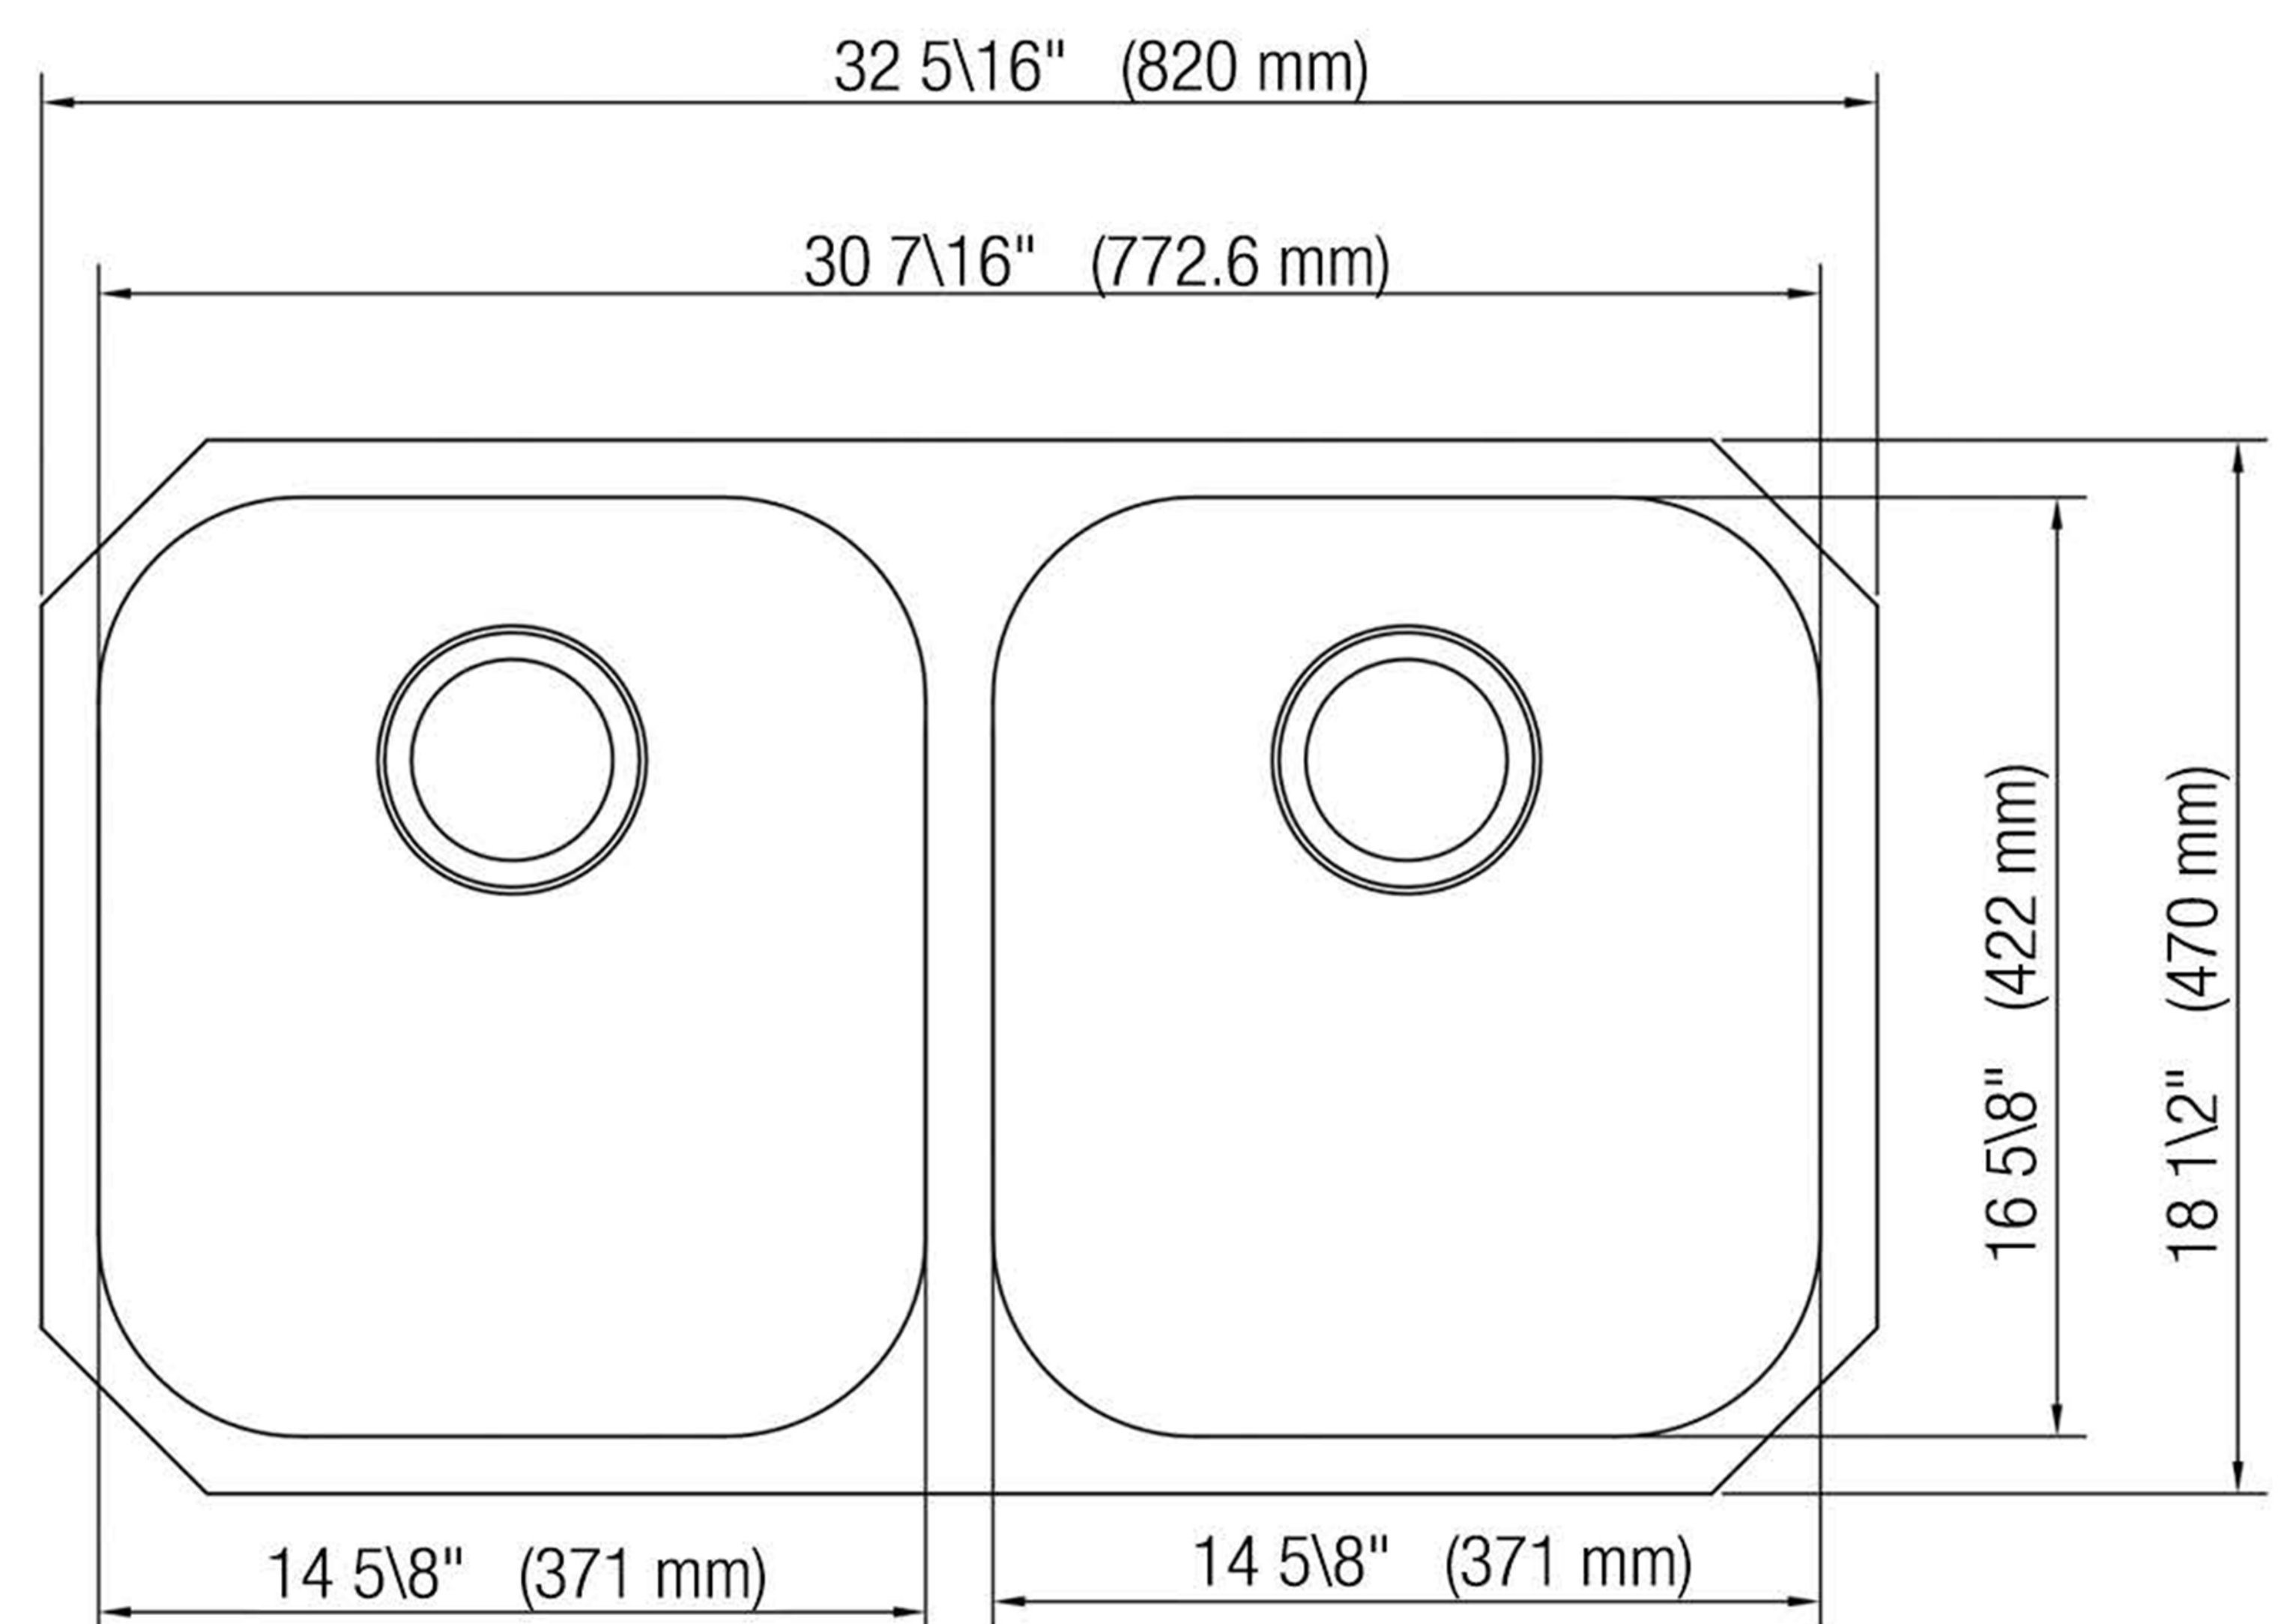

PFUC206A6

Stainless Steel Sinks Plomosa Series

Product Features

- 18 gauge stainless steel
- Undermount
- Sink clips included
- Overall size: 32-5/16" X 18-1/2"
- Bowl size: 14-5/8" X 14-5/8"
- Bowl depth: 6"
- Drain diameter: 3-1/2"
- Under spray coating and pads for sound deadening and insulation

PFUC206A6

Model Numbers

PFUC206A6 32-5/16" X 18-1/2" 18GA 6" 2B SS SINK

Warranty and Codes

This PROFLO stainless steel sink carries a limited lifetime warranty. In an effort to continually improve our products, we will make design changes from time to time. We reserve the right to ship newly designed product to fill any order unless it is agreed in writing to do otherwise.

These products meet or exceed ASME/ANSI A112.19.3m.

Product Specifications

*All measurements are nominal. Please verify before actual installation.