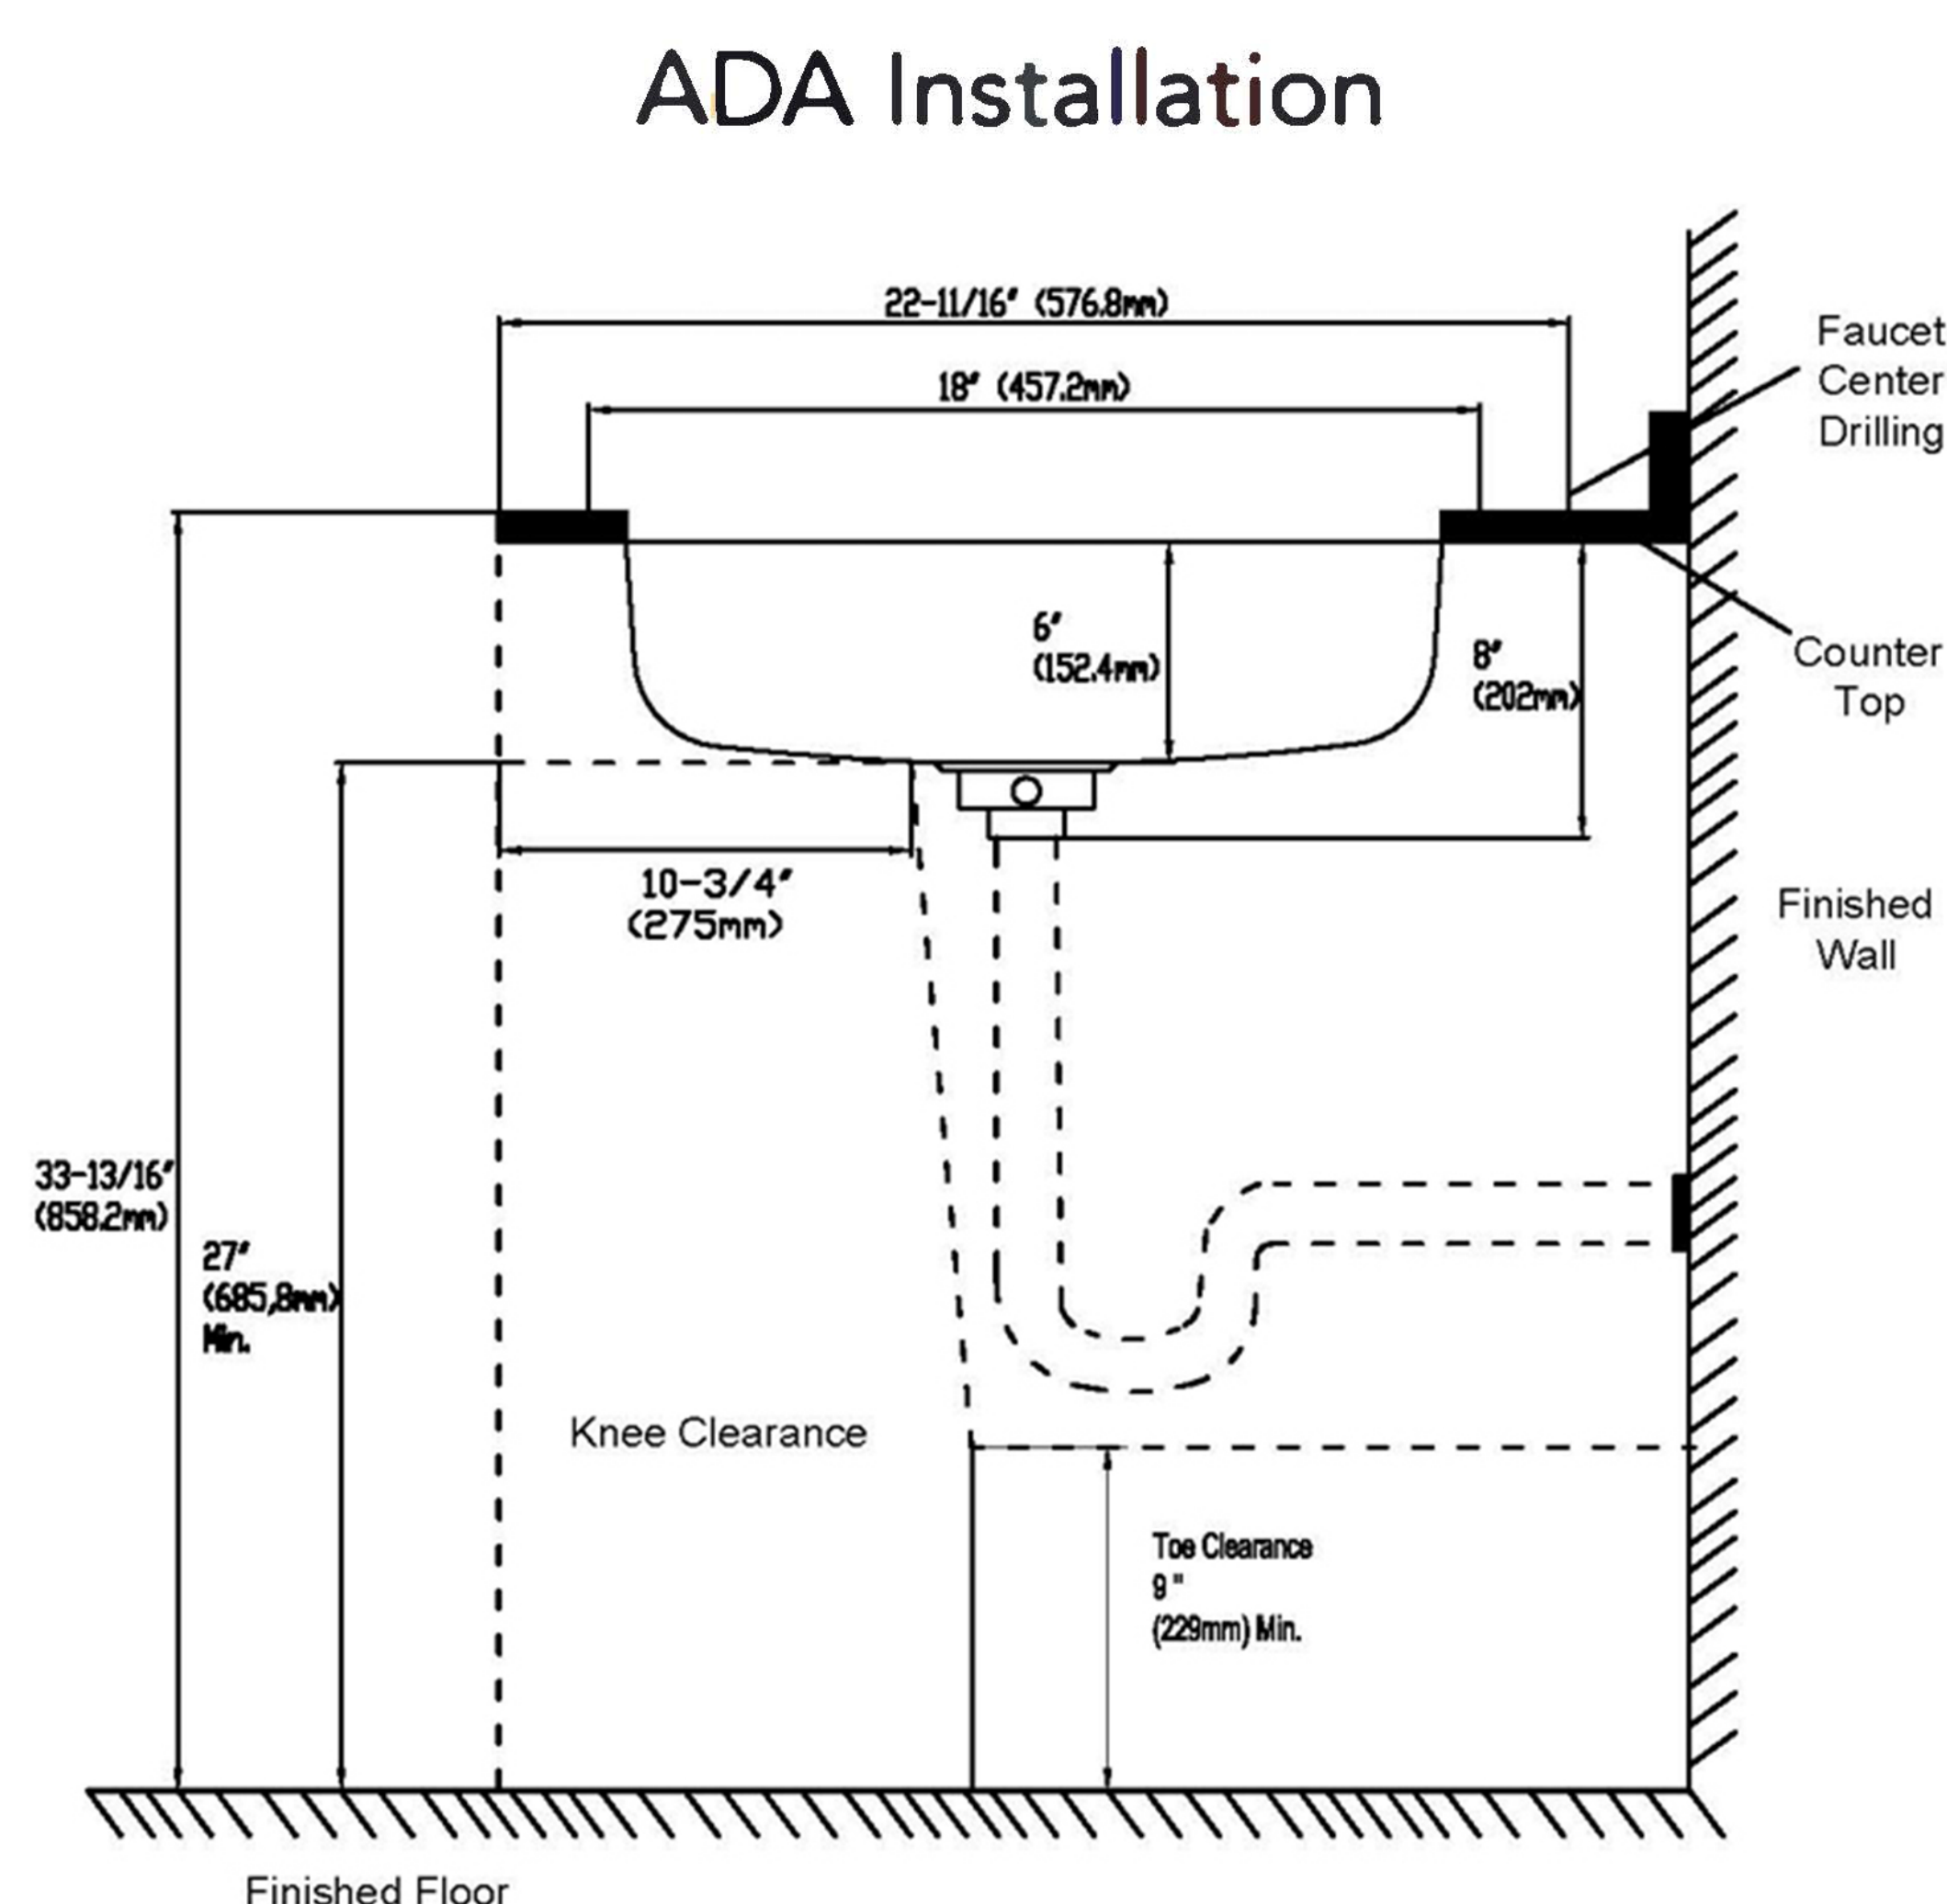

Product Specifications

*All measurements are nominal. Please verify before actual installation.