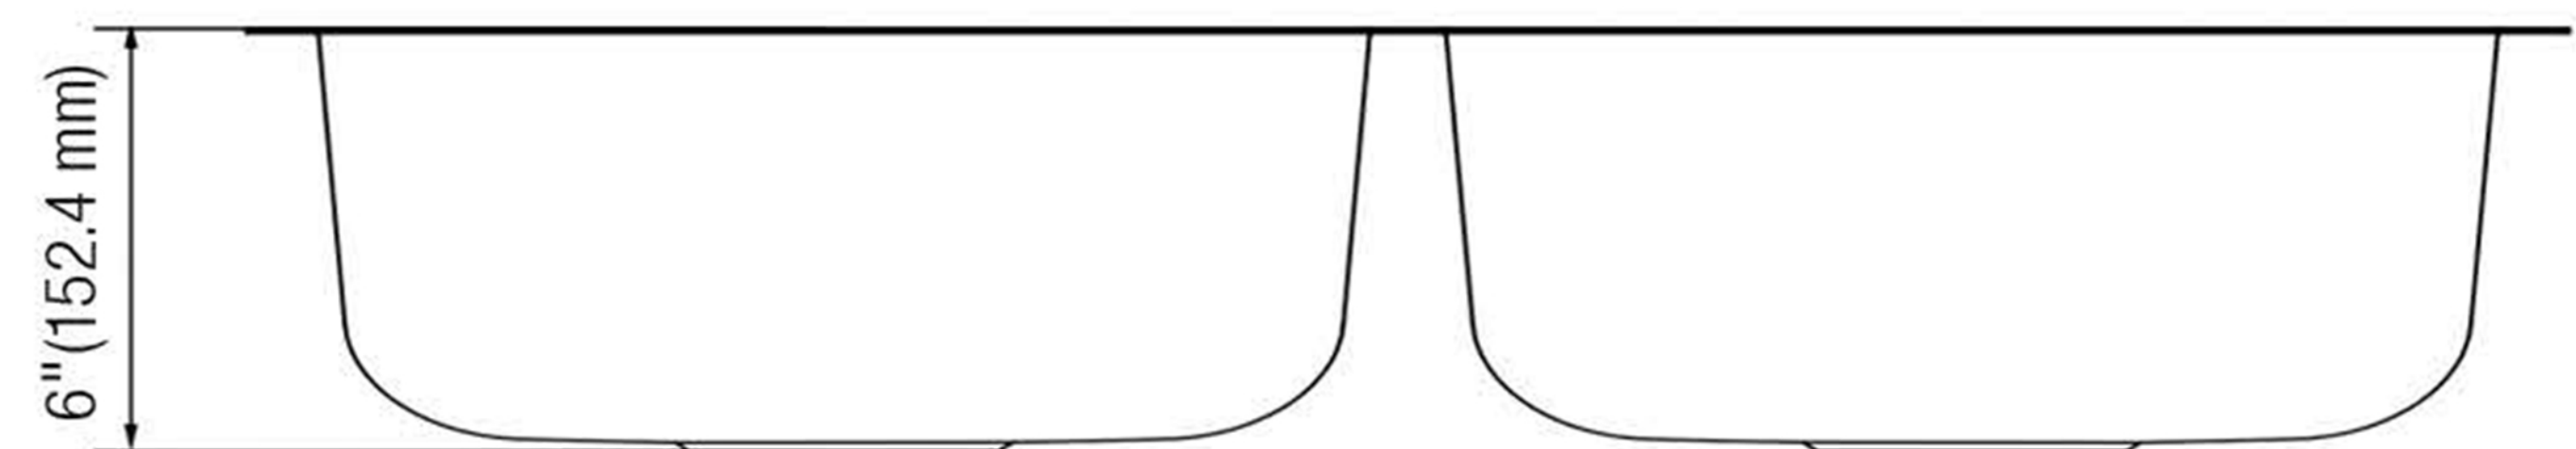

Product Specifications

*All measurements are nominal. Please verify before actual installation.