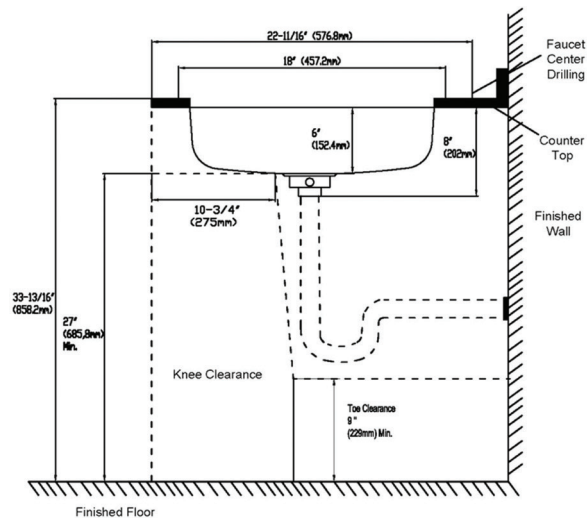

Specifications

PFUC308A6 – Ploma Series Stainless Steel Sink

Product Features

- 18 Gauge stainless steel
- Undermount
- Sink clips included
- Overall size: 29-3/4" x 18"
- Bowl size: 27-13/16" x 16"
- Bowl depth: 6"
- Drain diameter: 3-1/2"
- Under spray coating and pads for sound deadening and insulation

Model Numbers

PFUC308A6 29-3/4" x 18" 18GA 6" 1B SS Sink

PFUC308A6

ADA Installation

All measurements are nominal. Please verify before actual installation.

Warranty and Codes

This PROFLO stainless steel sink carries a limited lifetime warranty. In an effort to continually improve our products, we will make design changes from time to time. We reserve the right to ship newly designed product to fill any order unless it is agreed in writing to do otherwise.