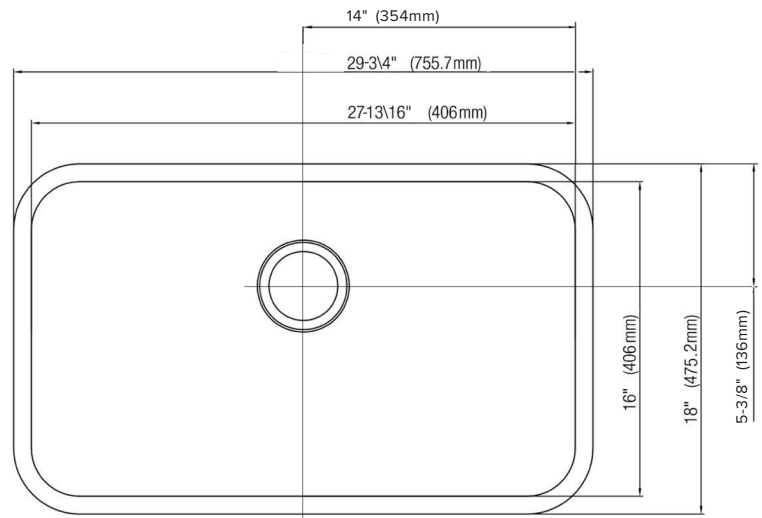

Specifications

PFUC308A6 – Ploma Series Stainless Steel Sink

Product Features

- 18 Gauge stainless steel
- Undermount
- Sink clips included
- Overall size: 29-3/4" x 18"
- Bowl size: 27-13/16" x 16"
- Bowl depth: 6"
- Drain diameter: 3-1/2"
- Under spray coating and pads for sound deadening and insulation

Model Numbers

PFUC308A6 29-3/4" x 18" 18GA 6" 1B SS Sink

PFUC308A6

ADA Installation

All measurements are nominal. Please verify before actual installation.

Warranty and Codes

This PROFLO stainless steel sink carries a limited lifetime warranty. In an effort to continually improve our products, we will make design changes from time to time. We reserve the right to ship newly designed product to fill any order unless it is agreed in writing to do otherwise.