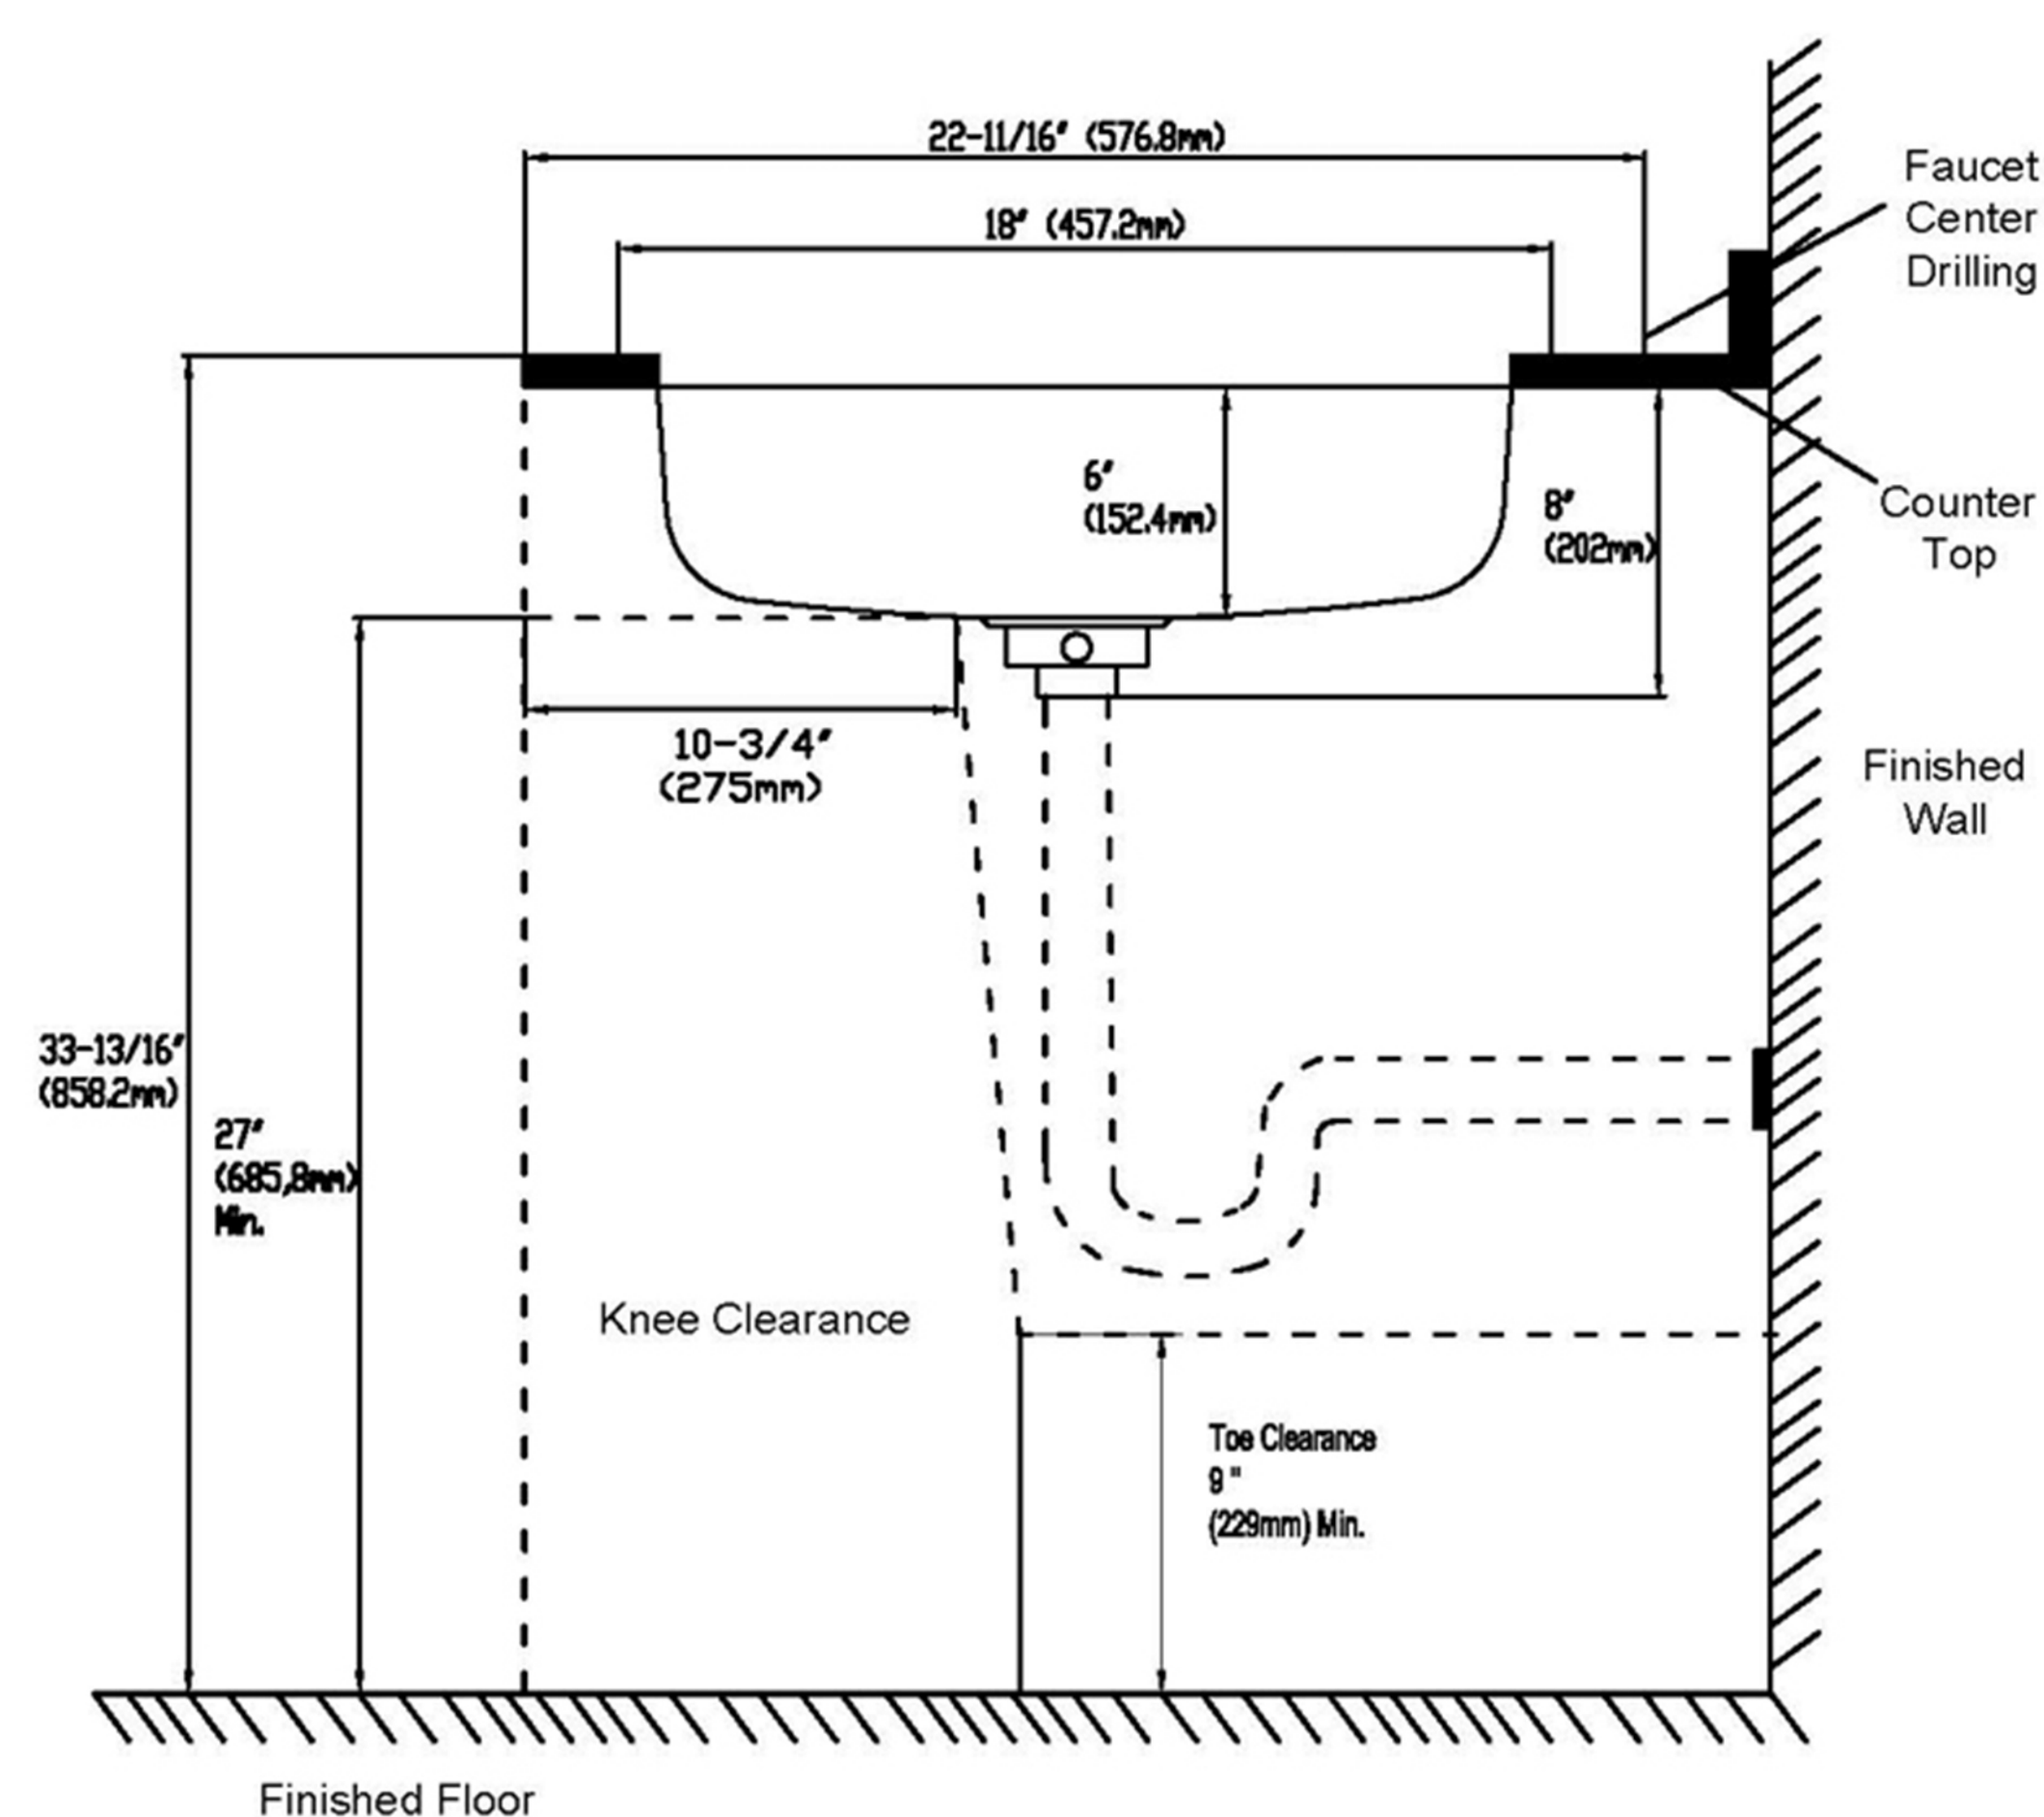

ADA Installation

*All measurements are nominal. Please verify before actual installation.