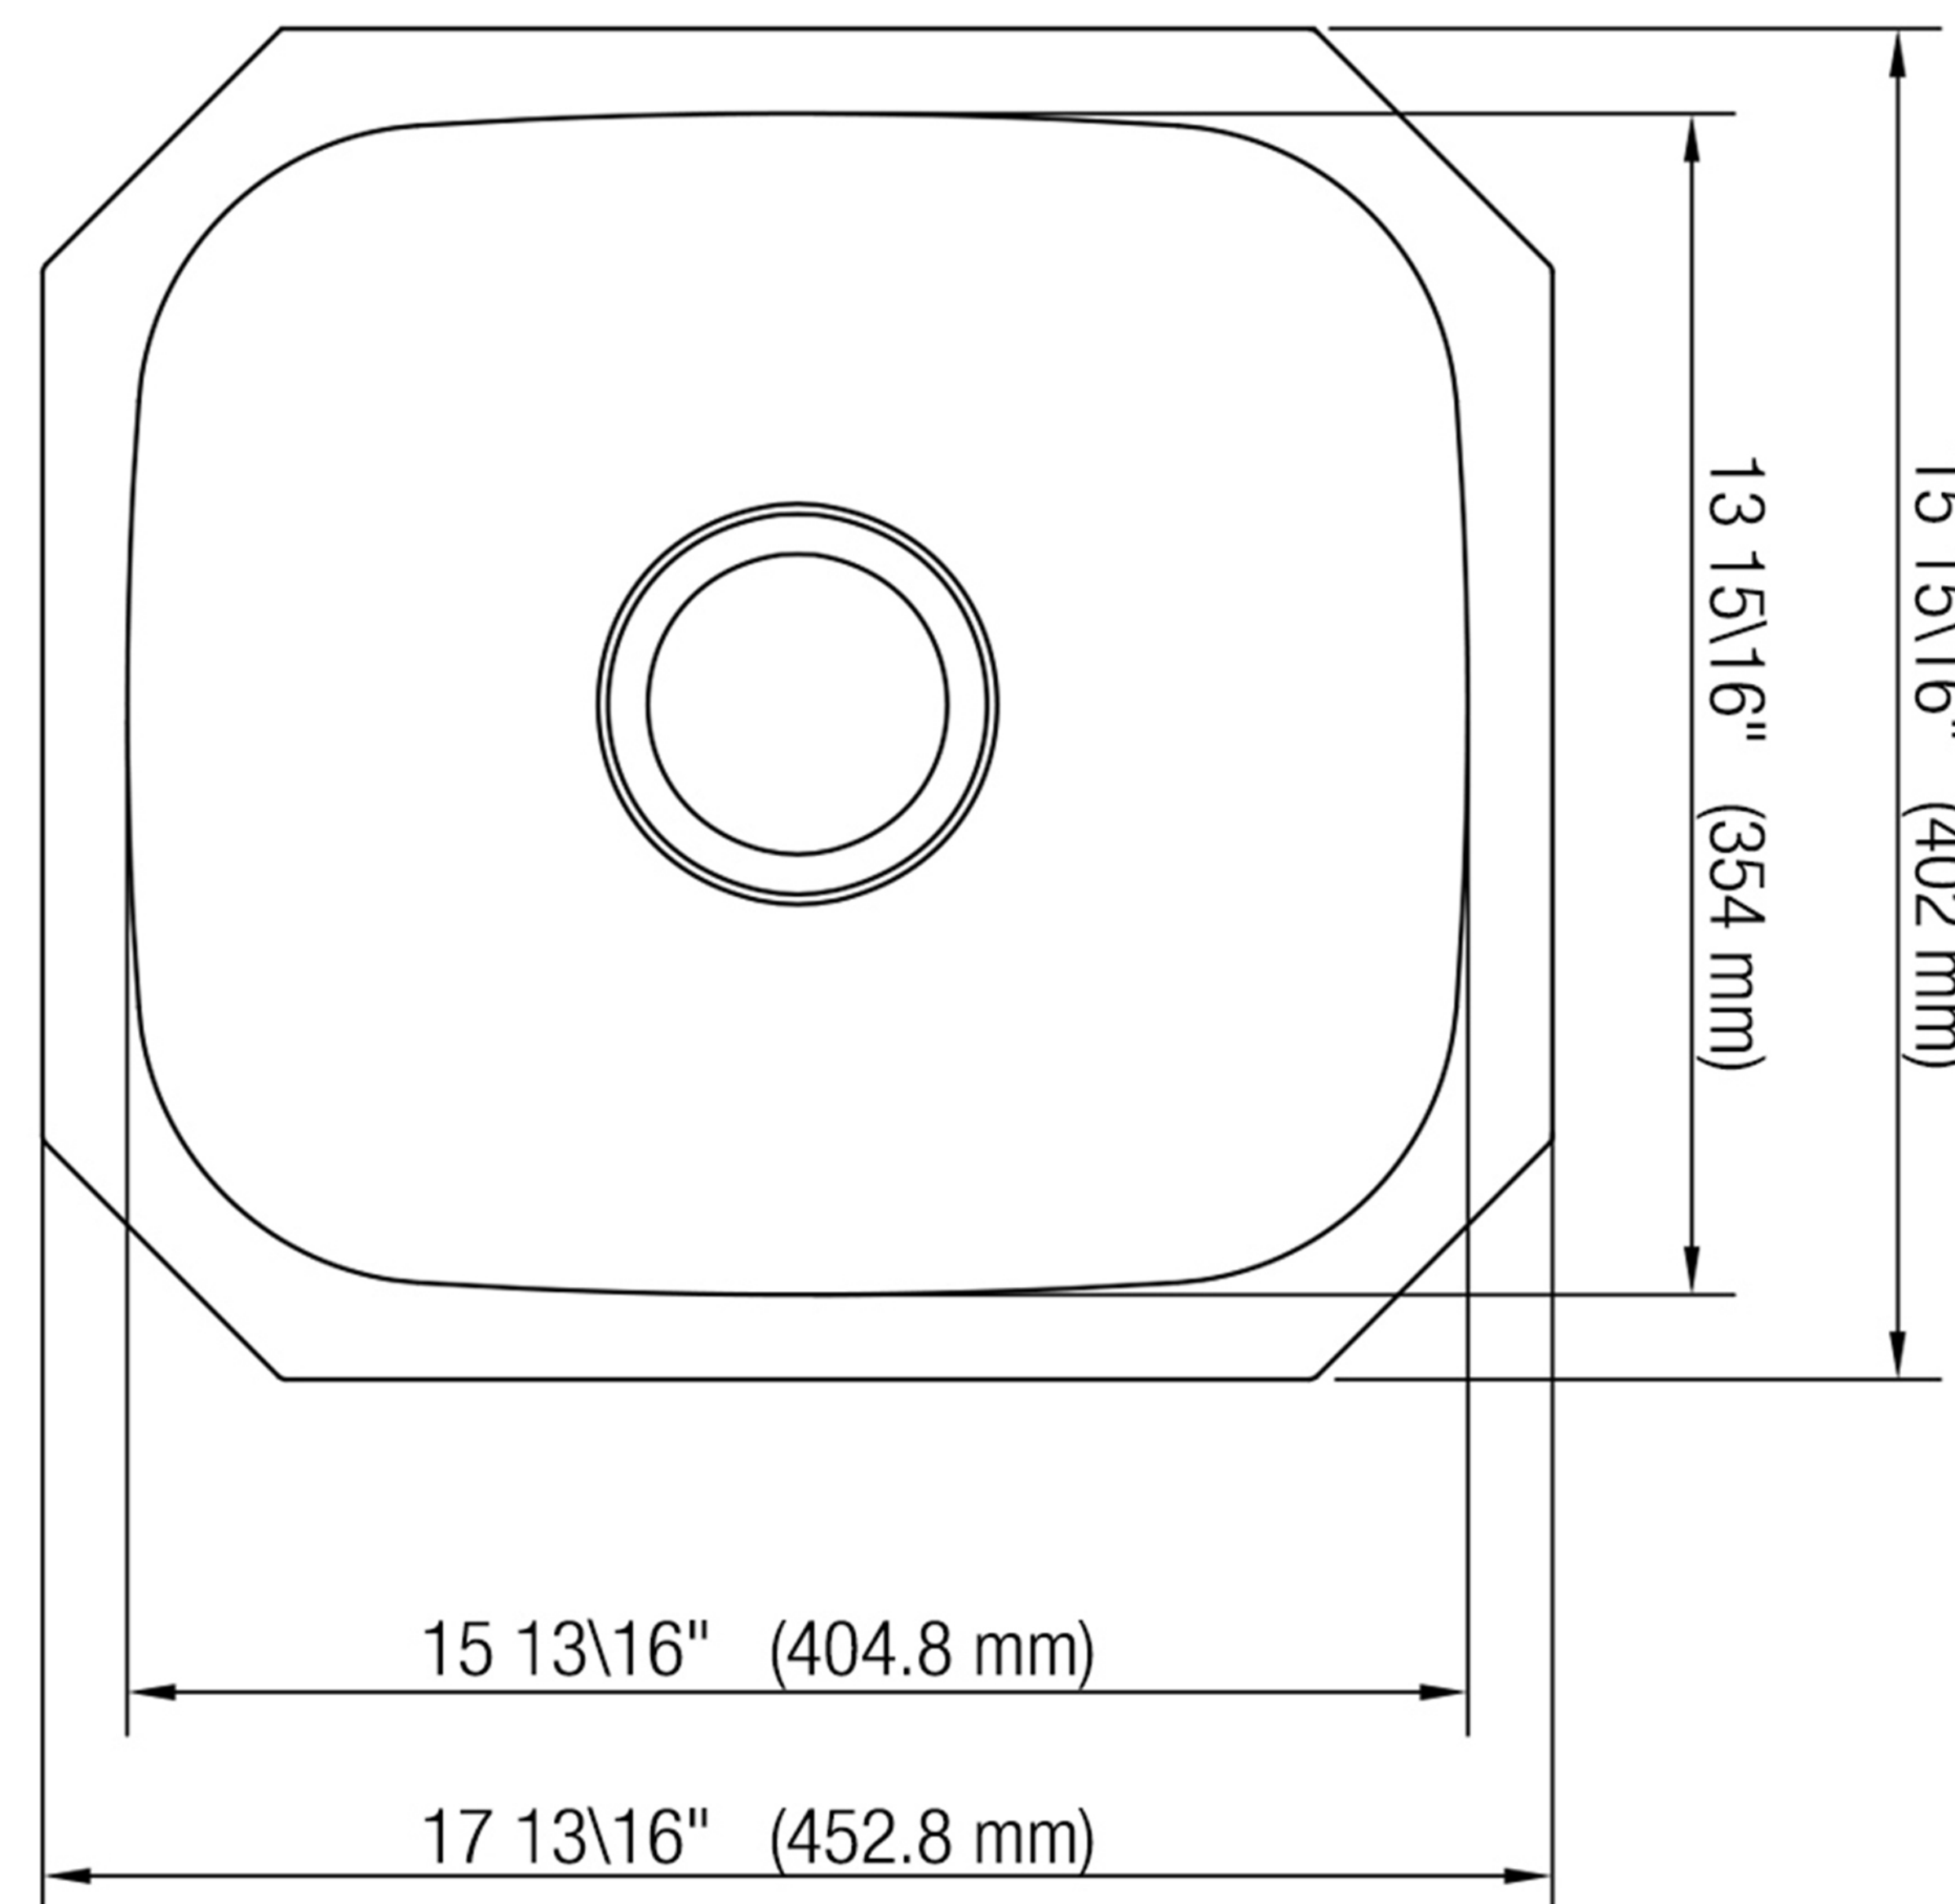

Product Specifications