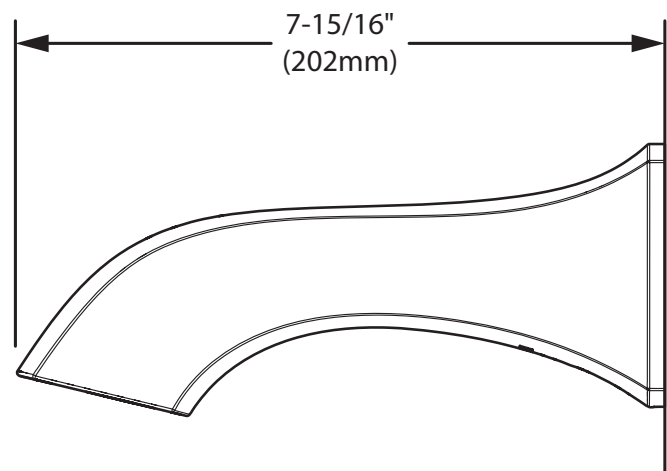

Buy it for looks. Buy it for life.®

Specifications

DESCRIPTION

- Metal construction with various finishes identified by suffix
- Designed to be installed on a 1/2" pipe slip fit-CC connection
- Non-diverting

Voss™
Tub Spouts 1/2" Slip Fit

Models: 191956 series

CRITICAL DIMENSIONS

(DO NOT SCALE)