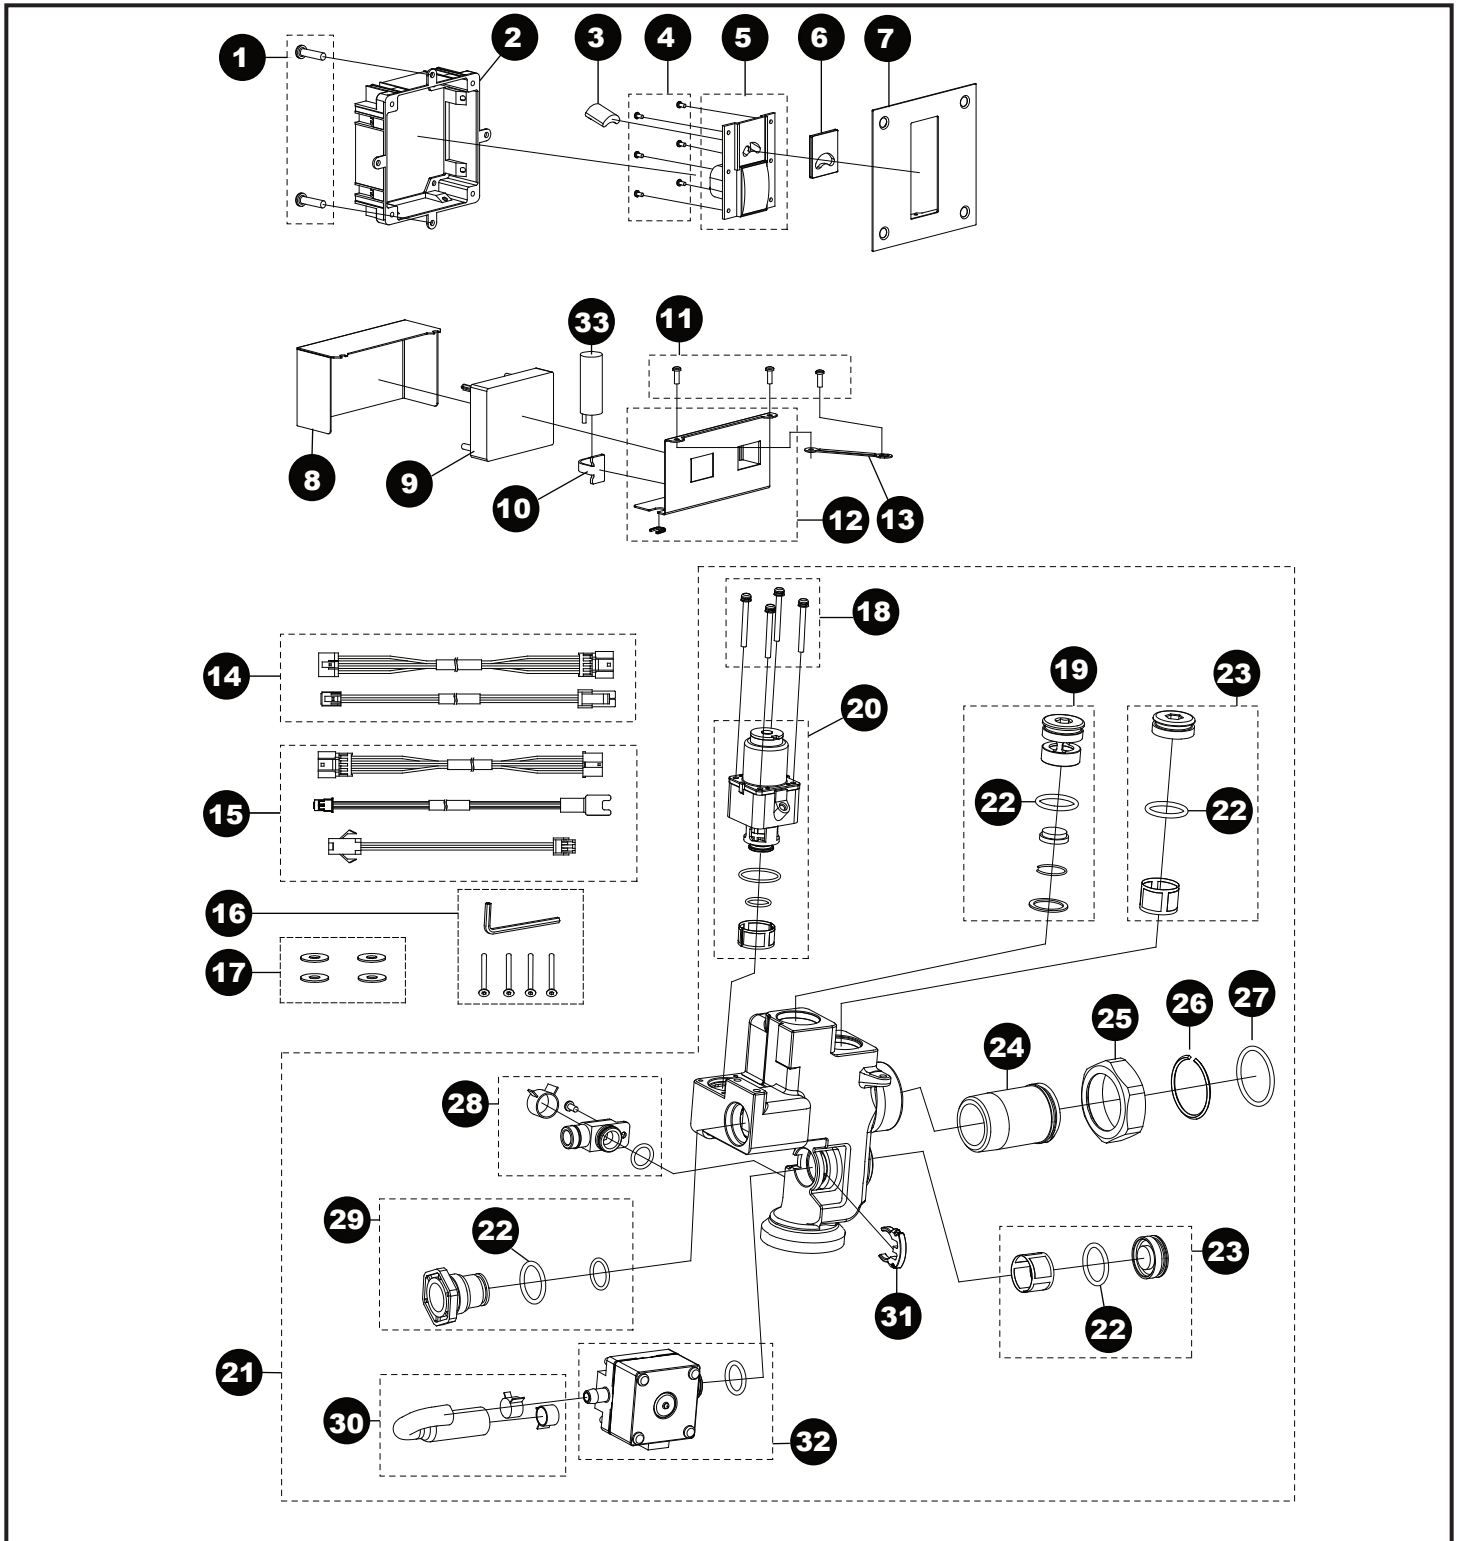

TEU3UA#CP  
 TEU3UA11#CP  
 TEU3UA12#CP

**EcoPower® Flush Valve,  
 Urinal, Concealed Small, 0.125 Gpf**

**EcoPower® Flush Valve,  
Urinal, Concealed Small, 0.125 Gpf**

<b>Item</b>	<b>Part</b>	<b>Description</b>
1	THP3222	Screw, wooden screw (10/bag)
2	THP3210	Wall frame assy (small cover)
3	THP3187	Sensor unit,
4	THP3215	Screw, touch button (6/bag)
5	THP3214	Touch button assy, concealed
6	THP3213	Glass, sensor window, concealed
7	THP3212	Cover plate, small 4x4
8	THP3216	Cover, controller box, concealed
9	THP3200	Controller unit
10	TH559EDV517	Clamp set (10/bag)
11	THP3204	M4X8 screw, cover, valve (5/bag)
12	THP3217	Housing, controller, concealed
13	THP3218	Mount stay, controller box
14	THP3221	Wire harness, controller (2/bag)
15	THP3209	Extension harness (3 type/bag)
16	THP3233	Screw w/wrench set
17	THP3219	Washer, plastic (4/bag)
18	THP3192	Screw (4/bag)
19	THP3195	Regulator unit
20	THP3191	Solenoid unit & diaphragm assy
21	THP3227	Valve assy, concealed, pint
22	THP3013	O-ring, cap (10/bag)
23	THP3007	Primary filter set
24	TH305SV114	Tailpiece
25	TH305SV113	Nut, tailpiece
26	TH305SV105	Locking ring set, tailpiece (10/bag)
27	TH305SV106	O-ring, tailpiece (10/bag)
28	THP3011	Hose adapter, EcoPower generator, pint
29	THP3220	Plug
30	THP3012	Hose set
31	THP3194	Clip, retainer (1/bag)
32	THP3193	EcoPower generator, pint, w/o ring
33	THP3053	Back-up battery

**Vacuum Breaker Sets**

VB13RB-11 Back Spud, 3/4" Outlet, Concealed

VB9RB-12 Top Spud, 3/4" Outlet, Concealed

Note: for additional information, refer to the individual vacuum breaker parts sheets.