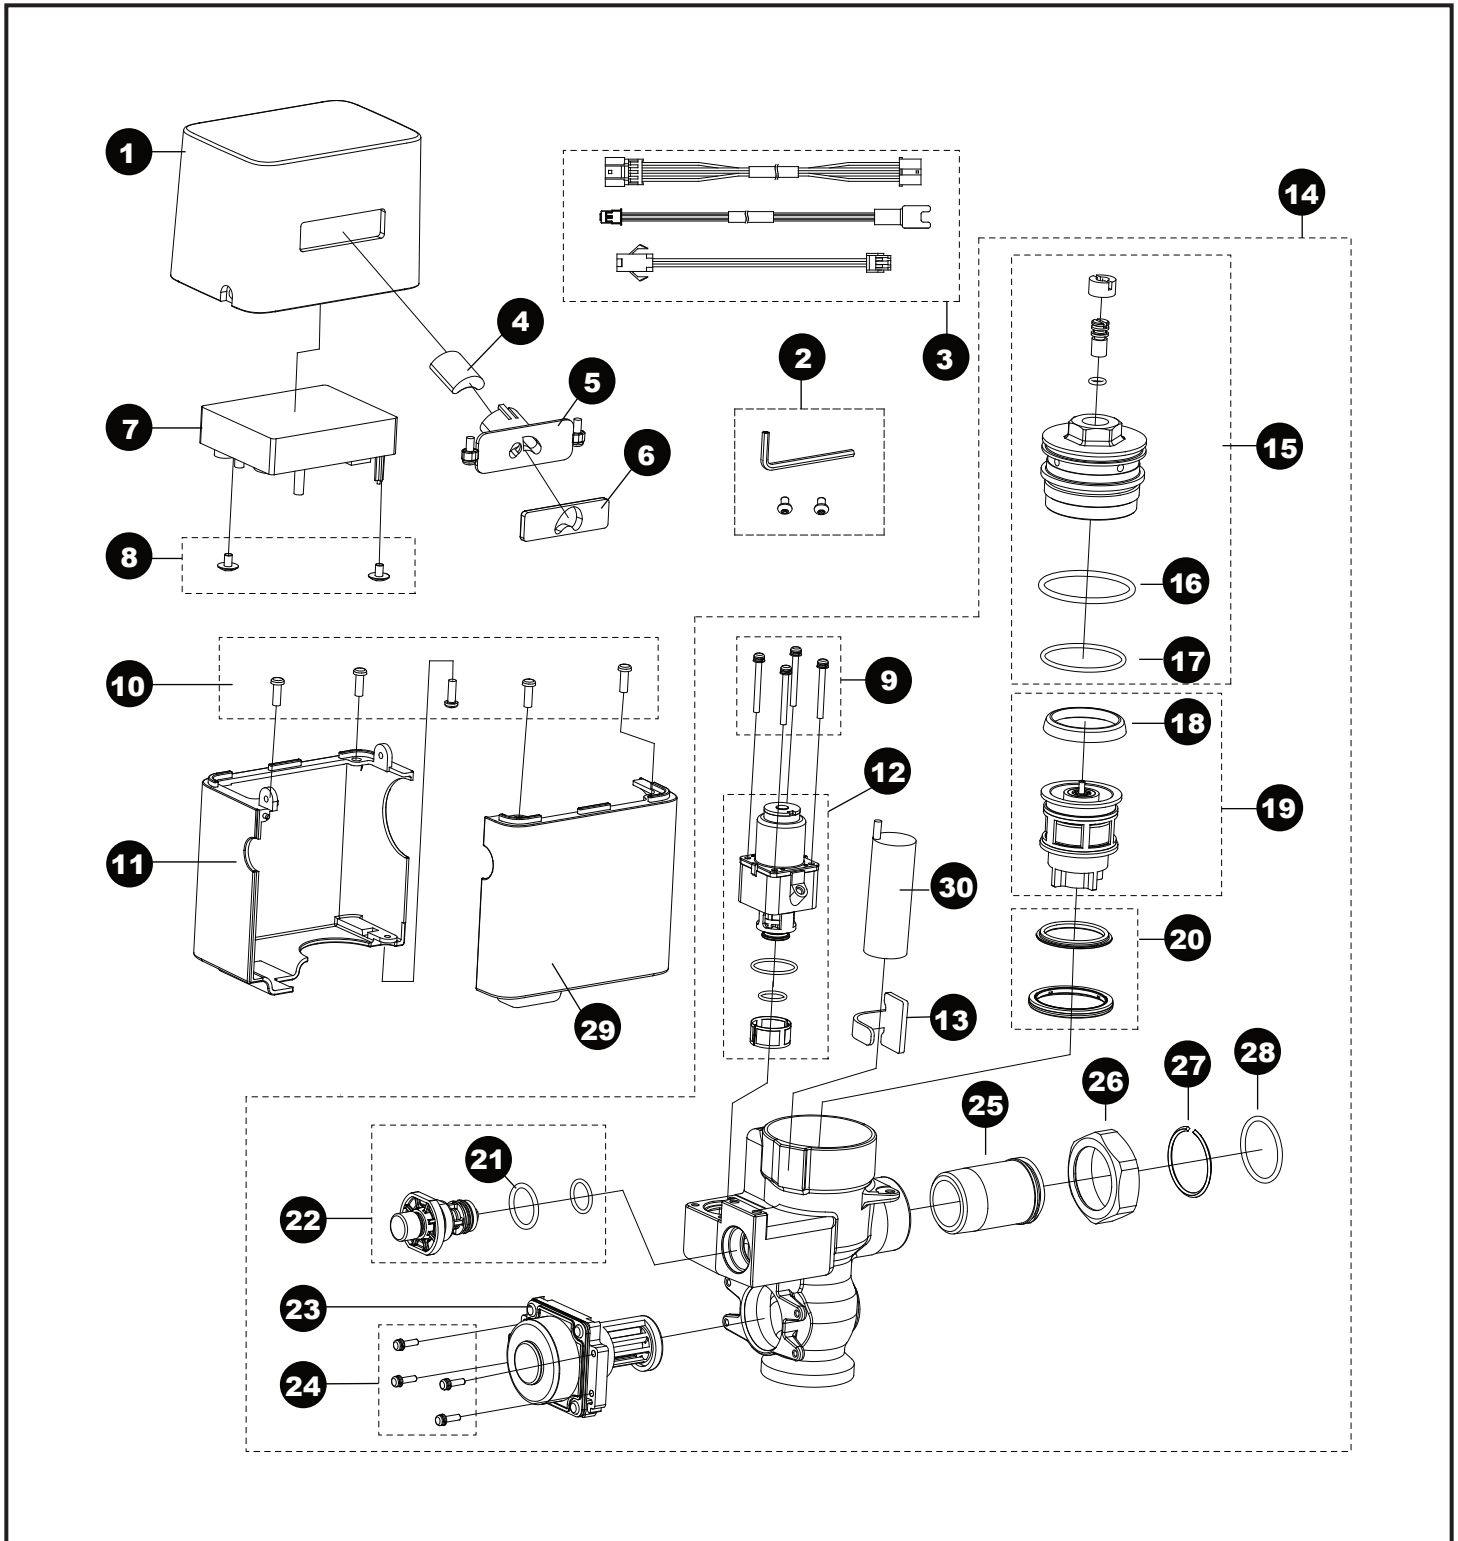

EcoPower® Flush Valve,  
Toilet, Exposed, 1.6 Gpf

**EcoPower® Flush Valve,  
Toilet, Exposed, 1.6 Gpf**

<b>Item</b>	<b>Part</b>	<b>Description</b>
1	THP3201#CP	Cover, top
2	THP3232	Screw w/wrench set, exposed
3	THP3209	Extension harness (3 type/bag)
4	THP3187	Sensor unit
5	THP3205	Bracket, sensor w/screw (15D)
6	THP3207	Glass, sensor window, exposed
7	THP3197	Controller unit, D
8	THP3208	Screw, controller mount (2/bag)
9	THP3192	Screw (4/bag)
10	THP3204	Screw, cover, valve (5/bag)
11	THP3203#CP	Cover, lower, B
12	THP3190R	Solenoid unit & diaphragm assy
13	TH559EDV517	Clamp set (10/bag)
14	THP3223	Valve assy, exposed, toilet
15	THP3188	Valve cap assembly
16	THP3189	O-ring, valve cap top (10/bag)
17	TH305SV112	O-ring, valve cap botm (10/bag)
18	TH305SV103	U-packing, piston (10/bag)
19	TH323V104R	Piston assembly
20	TH321	Seat packing set
21	THP3013	O-ring, screen nut (10/bag)
22	TH559EDV506	Push button assembly
23	TH559EDV503	EcoPower generator, toilet
24	TH559EDV505	Screw, EcoPower generator
25	TH305SV114	Tailpiece
26	TH305SV113	Nut, tailpiece/angle stop
27	TH305SV105	Locking ring set, tailpiece (10/bag)
28	TH305SV106	O-ring, tailpiece (10/bag)
29	THP3202#CP	Cover, lower, A
30	THP3053	Back-up battery

**Vacuum Breaker Sets**

VB0932 #CP Top Spud, 1-1/2" Outlet, Exposed

Note: for additional information, refer to the individual vacuum breaker parts sheets.