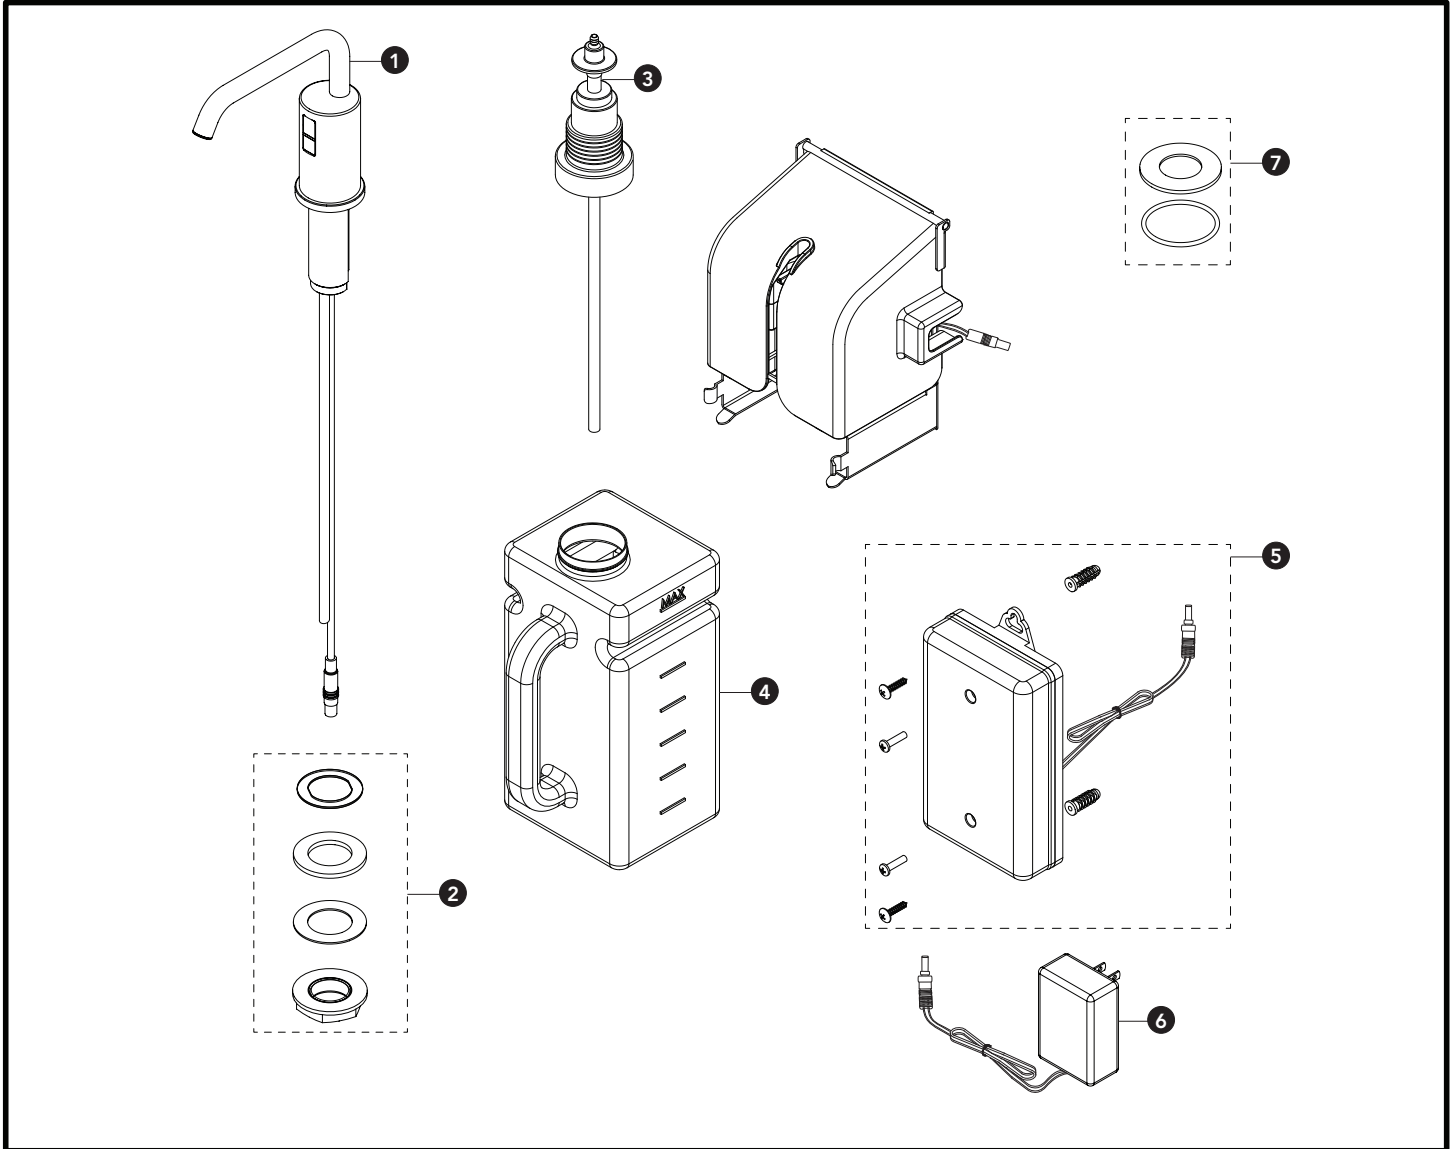

Automatic Soap Dispenser

Item	Part	Description
1	THP3160#CP	Spout
2	THP3161	Nut w/ Gaskets & Slip Washer
3	THP3162	Pump Unit
4	THP3163	Tank
5	THP3164	Battery Case
6	THP3165	AC Adapter
7	THP3140#CP	Escutcheon for 1-1/4"~1-1/2"(32~38mm) hole