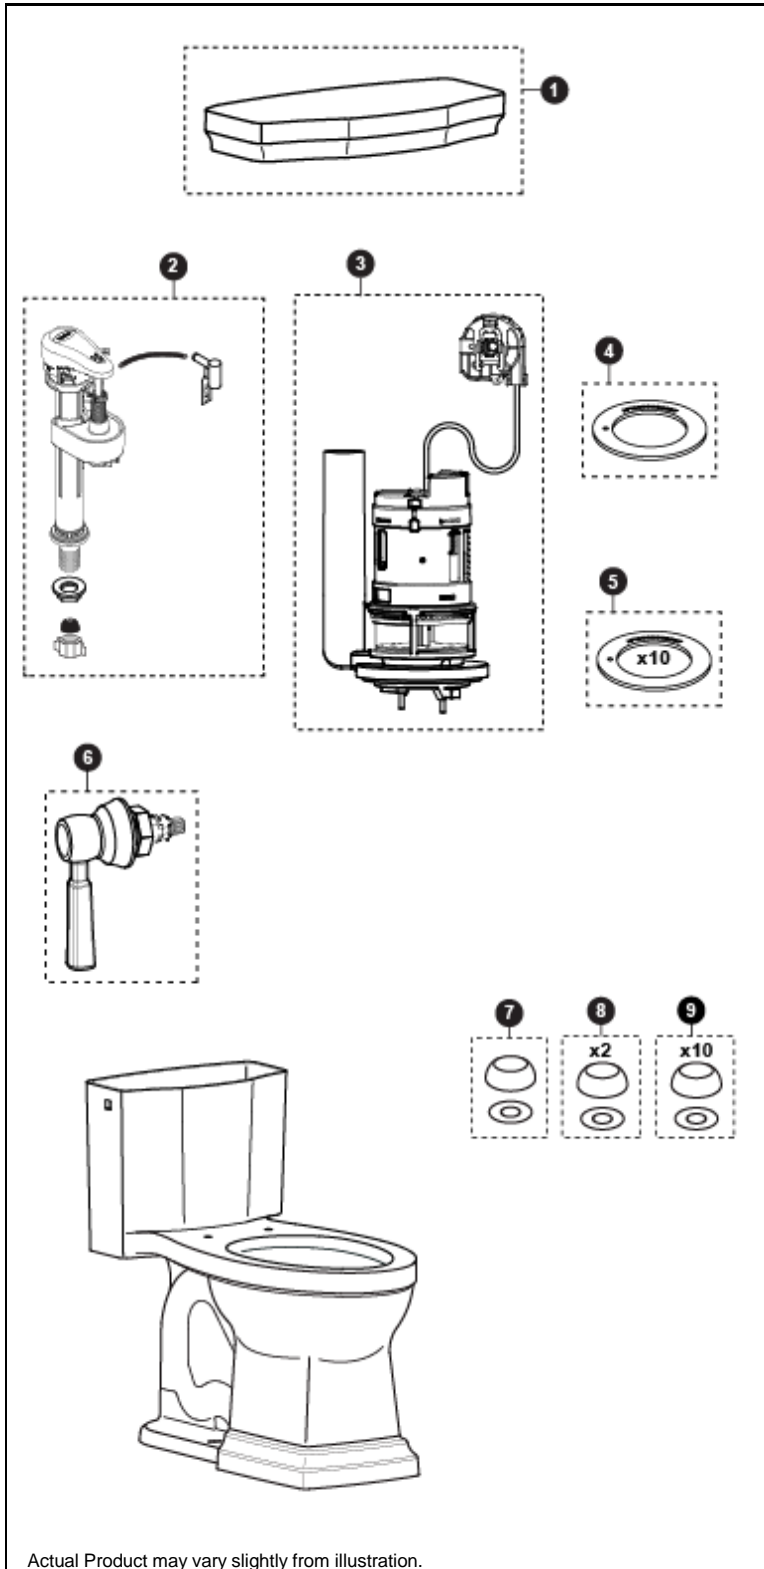

# MS814224CUF & MS814224CUFG

MS814224CUF  
CST814CUF

MS814224CUFG  
CST814CUFG

## Promenade® II 1G 1.0 Gpf Toilet, Elongated Tornado Flush™, 12" Rough-In (including CeFiONtect™)

Item Part Description

1	TCU814CRU#01	Tank Lid - Cotton
	TCU814CRU#03	Tank Lid - Bone
	TCU814CRU#11	Tank Lid - Colonial White
	TCU814CRU#12	Tank Lid - Sedona Beige
	TCU814CRU#51	Tank Lid - Ebony
2	TSU55A	Fill Valve
3	THU465	Drain Valve
4	THU474	Seal Gasket (1 piece)
5	THU475	Seal Gasket (10 pieces)
6	THU466#CP	Trip Lever - Chrome Plated
7	THU044#01	Bolt Cap - Cotton (1 set)
	THU044#03	Bolt Cap - Bone (1 set)
	THU044#11	Bolt Cap - Colonial White (1 set)
	THU044#12	Bolt Cap - Sedona Beige (1 set)
	THU044#51	Bolt Cap - Ebony (1 set)
8	THU044S#01	Bolt Cap - Cotton (2 set)
	THU044S#03	Bolt Cap - Bone (2 set)
	THU044S#11	Bolt Cap - Colonial White (2 set)
	THU044S#12	Bolt Cap - Sedona Beige (2 set)
	THU044S#51	Bolt Cap - Ebony (2 set)
9	THU098#01	Bolt Cap & Base - Cotton (10 sets)
	THU098#03	Bolt Cap & Base - Bone (10 sets)
	THU098#11	Bolt Cap & Base - Colonial White (10 sets)
	THU098#12	Bolt Cap & Base - Sedona Beige (10 sets)
	THU098#51	Bolt Cap & Base - Ebony (10 sets)