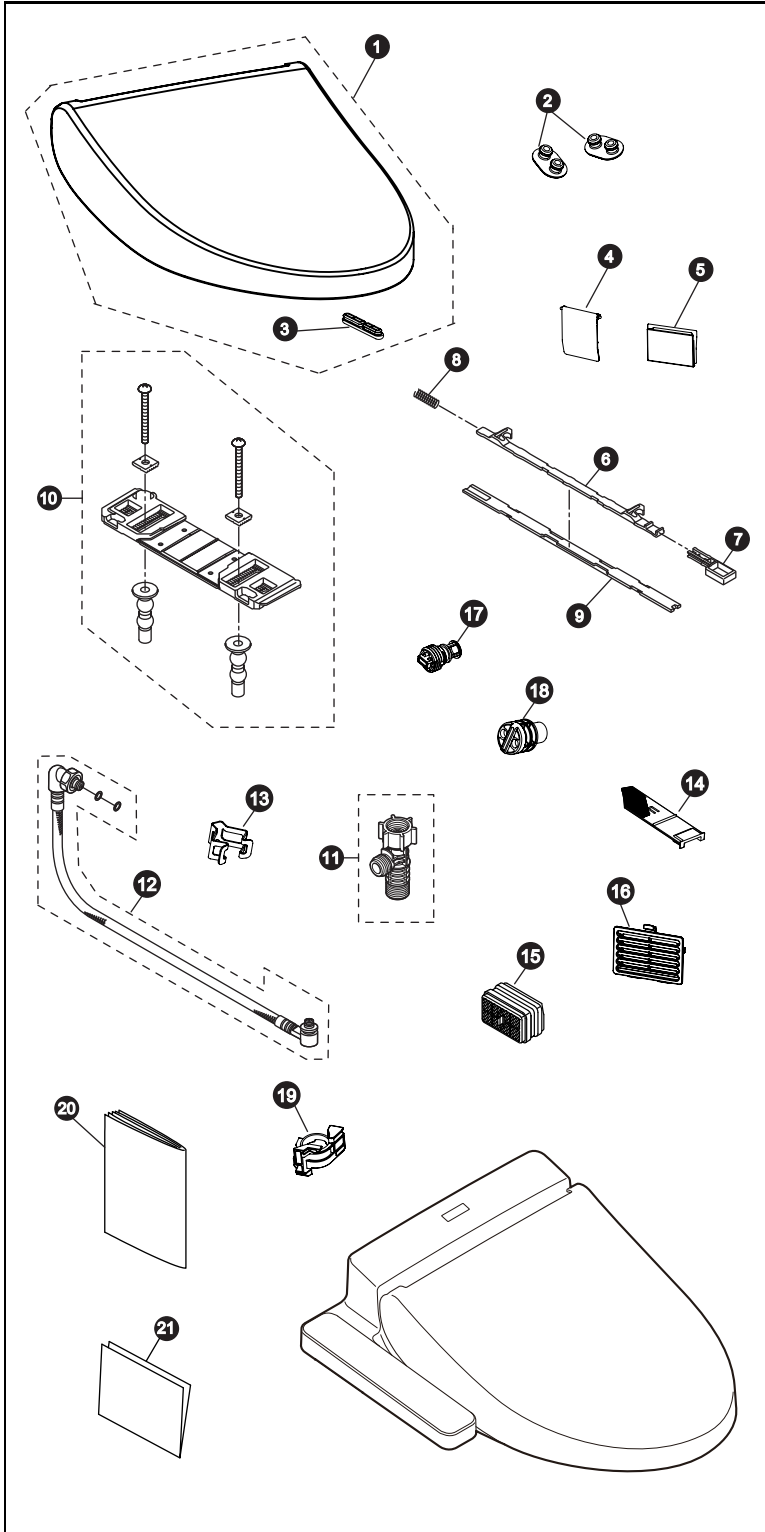

SW2033(R) & SW2034

WASHLET® C100

SW2033 Round
 SW2033R Round
 SW2034 Elongated

Items	Parts	Description
1	THU9802#01	Lid Assembly (Elongated: SW2034) - Cotton
	THU9802#12	Lid Assembly (Elongated: SW2034) - Sedona Beige
	THU9803#01	Lid Assembly (Round: SW2033) - Cotton
	THU9803#12	Lid Assembly (Round: SW2033) - Sedona Beige
	THU9803#01	Lid Assembly (Round: SW2033R) - Cotton
	THU9803#12	Lid Assembly (Round: SW2033R) - Sedona Beige
2	THU9337	Seat Bumpers
3	THU9806	Lid Bumper
4	THU9810	Wand Door
5	THU9811	Dryer Door
6	THU9363	Lever
7	THU9848	Lever Button
8	THU9480	Lever Spring
9	THU9847	Lever Cover
10	THU9492	Base Plate Assembly
11	THU6234	T-Connector
12	THU9831	Water Supply Hose
13	THU9484	Quick Connection Clip
14	THU9619	Deodorizer Air Filter
15	THU9476	Deodorizer Cartridge
16	THU9814	Deodorizer Louver
17	THU9833	Water Strainer
18	THU9341	Drain Plug
19	THU9846	Water Supply Connection Cover
20	THU9855	Instruction Manual
21	THU9856	Installation Manual

Note:

Product Number Explanations

WASHLET® Seat

(SW) WASHLET®
 (2033) Round Model
 (2033R) Round Model
 (2034) Elongated Model

Colors

(#01) Cotton
 (#12) Sedona Beige

Actual Product may vary slightly from illustration.