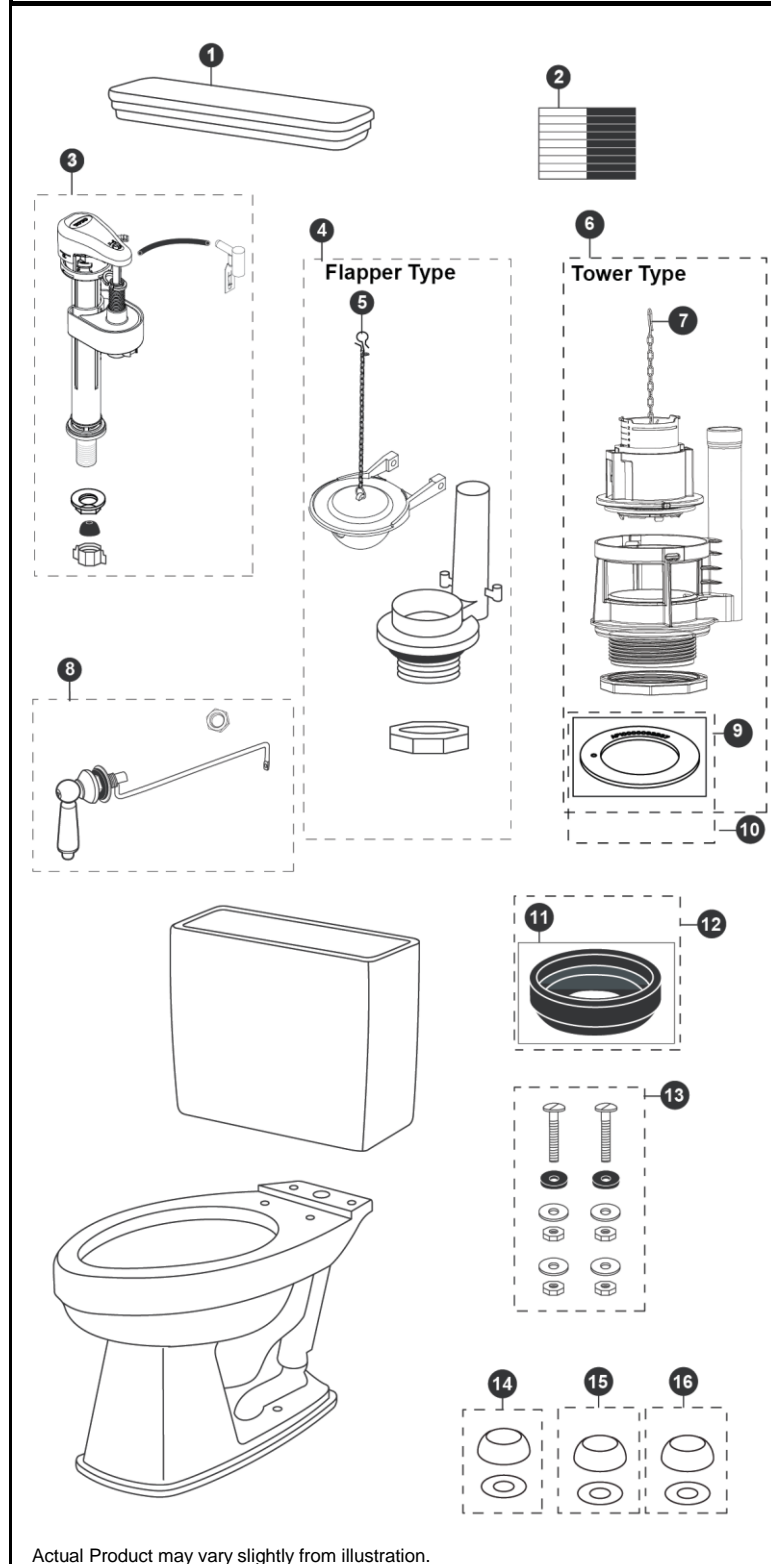

CST424SF & CST424SFG

CST424SF
ST424S
C424EF

CST424SFG
ST424S
C424EFG

Promenade® 1.6 Gpf Toilet, Elongated, G-Max®, 12" Rough-In, (including CeFIONtect™)

Item	Part	Description
1	TCU424CRS#01	Tank Lid w/ Velcro Tape - Cotton
	TCU424CRS#03	Tank Lid w/ Velcro Tape - Bone
	TCU424CRS#11	Tank Lid w/ Velcro Tape - Colonial White
	TCU424CRS#12	Tank Lid w/ Velcro Tape - Sedona Beige
	TCU424CRS#51	Tank Lid w/ Velcro Tape - Ebony
2	THU107	Velcro Tape
3	TSU53A	Fill Valve
4	THU129P-5A	Flush Valve
5	THU500S	Flapper w/ Chain
6	THU442.21A-A	Drain Valve for Tower Type
7	THU440-A	Flush Tower
8	THU141#01	Trip Lever - Cotton
	THU141#03	Trip Lever - Bone
	THU141#11	Trip Lever - Colonial White
	THU141#12	Trip Lever - Sedona Beige
	THU141#51	Trip Lever - Ebony
	THU141(N)#CP	Trip Lever - Chrome Plated
	THU141#BN	Trip Lever - Brushed Nickel
	THU141#PN	Trip Lever - Polished Nickel
	THU141#RB	Trip Lever - Oil Rubbed Bronze
	THU141#SB	Trip Lever - Satin Bronze
9	THU407	Seal Gasket (1 piece)
10	THU370	Seal Gasket (10 pieces)
11	9BU024E	Tank to Bowl Gasket
12	THU131	Tank to Bowl Gaskets (10 pieces)
13	TSU01D	Tank Mounting Kit
14	THU044#01	Bolt Cap Set - Cotton (1 set)
	THU044#03	Bolt Cap Set - Bone (1 set)
	THU044#11	Bolt Cap Set - Colonial White (1 set)
	THU044#12	Bolt Cap Set - Sedona Beige
	THU044#51	Bolt Cap Set - Ebony
15	THU044S#01	Bolt Cap Set - Cotton (2 pieces)
	THU044S#03	Bolt Cap Set - Bone (2 pieces)
	THU044S#11	Bolt Cap Set - Colonial White (2 pieces)
	THU044S#12	Bolt Cap Set - Sedona Beige (2 pieces)
	THU044S#51	Bolt Cap Set - Ebony (2 pieces)
16	THU098#01	Bolt Cap Sets - Cotton (20 pieces)
	THU098#03	Bolt Cap Sets - Bone (20 pieces)
	THU098#11	Bolt Cap Sets - Colonial White (20 pieces)
	THU098#12	Bolt Cap Sets - Sedona Beige (20 pieces)
	THU098#51	Bolt Cap Sets - Ebony (20 pieces)